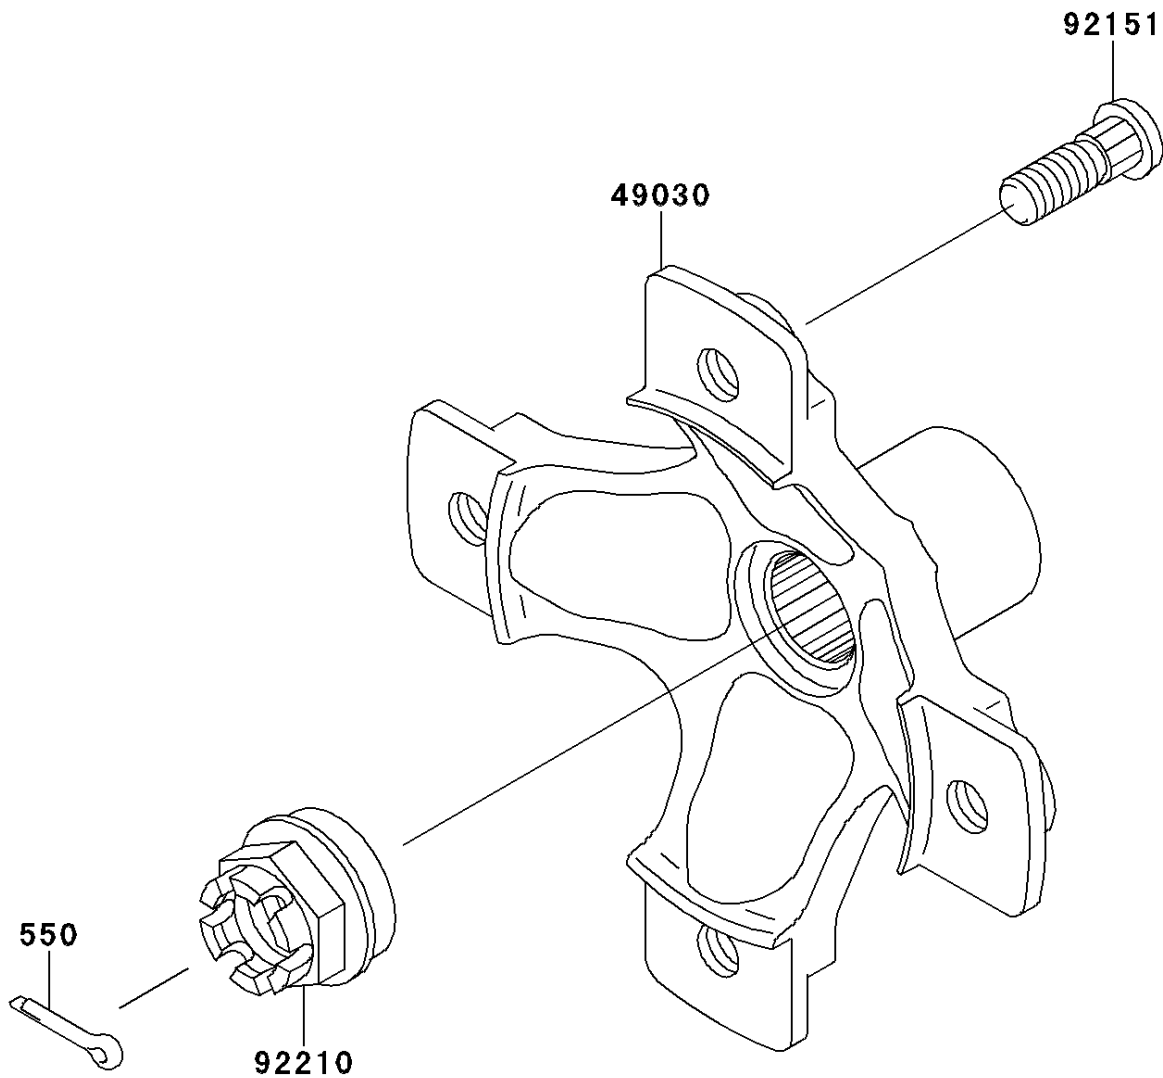

2008 KFX®700 PARTS DIAGRAM

Rear Hub

F2240

2008 KFX®700 PARTS LIST

Rear Hub

ITEM NAME	PART NUMBER	QUANTITY
PIN-COTTER,4.0X25 (Ref # 550)	550AA4025	2
HUB,RR (Ref # 49030)	49030-1140	2
BOLT,10X29.5 (Ref # 92151)	92151-1392	8
NUT,CASTLE,20MM (Ref # 92210)	92210-1381	2