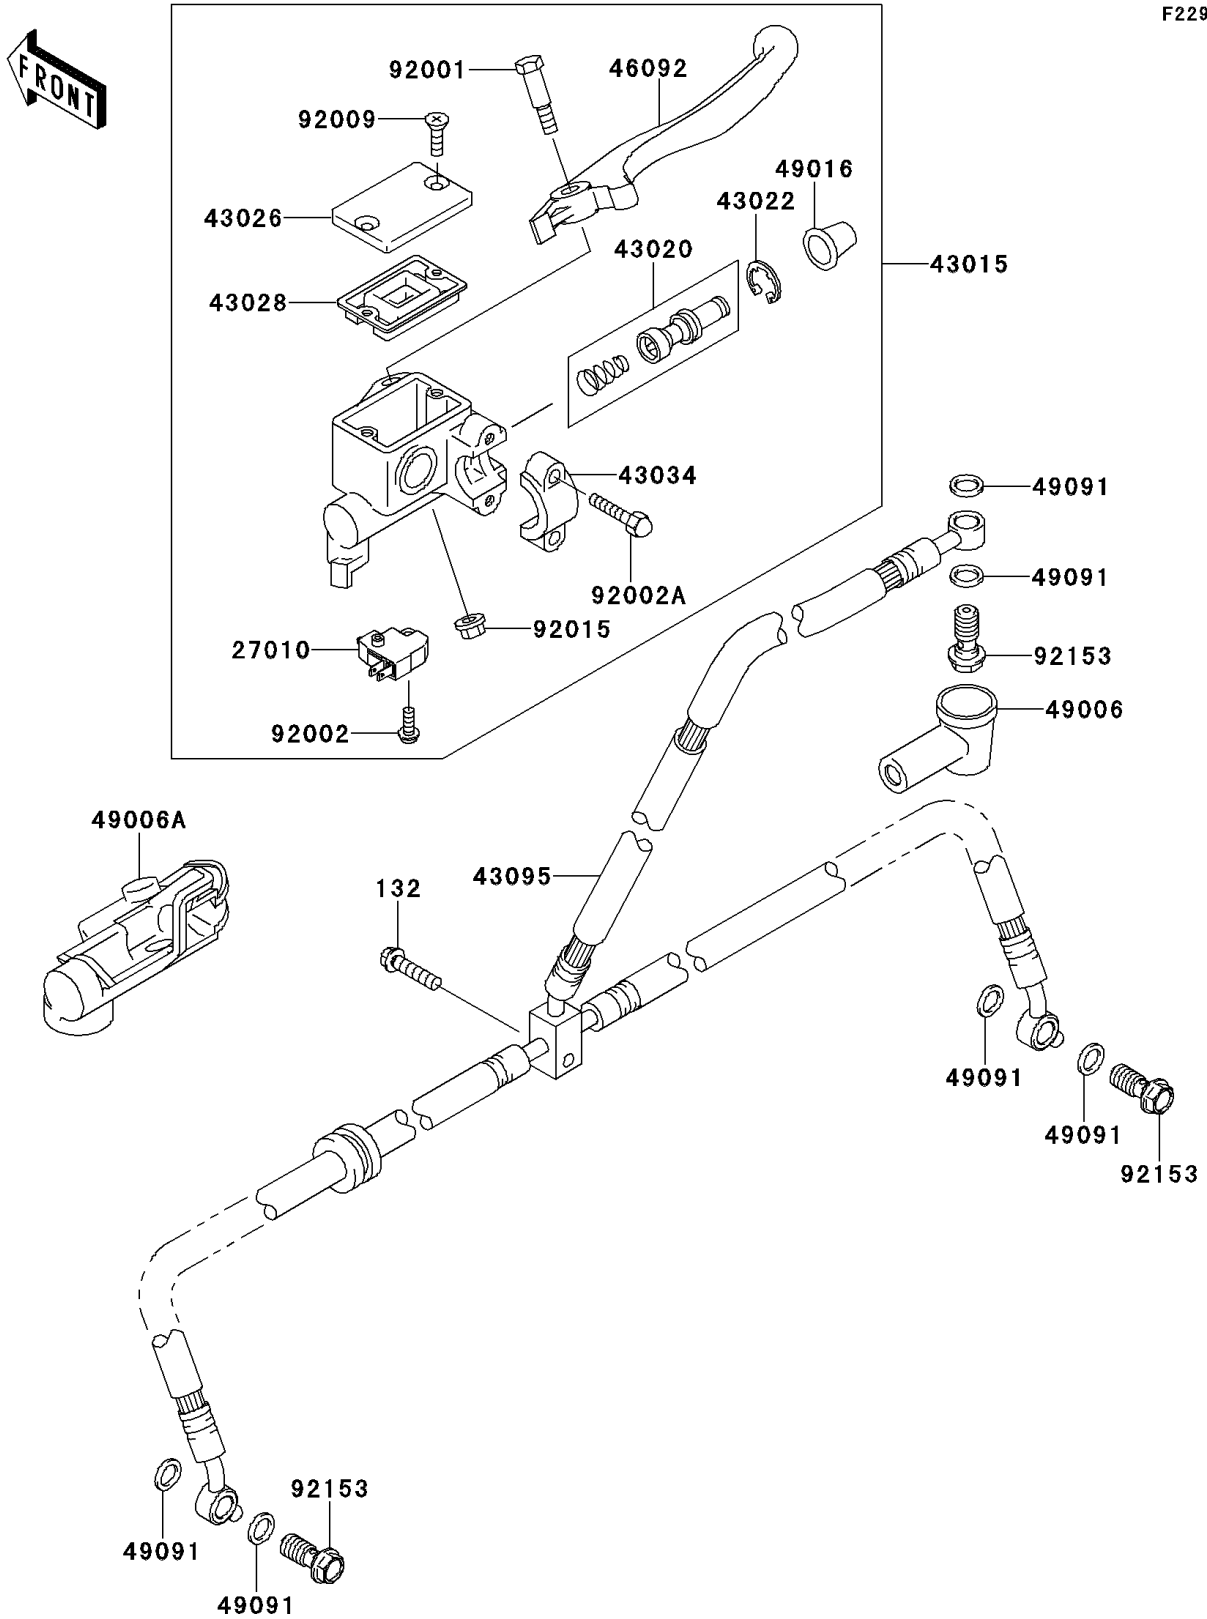

2007 KFX700 PARTS DIAGRAM

Front Master Cylinder

F2291

2007 KFX700 PARTS LIST

Front Master Cylinder

ITEM NAME	PART NUMBER	QUANTITY
BOLT-FLANGED-SMALL,6X25 (Ref # 132)	132BB0625	1
SWITCH,BRAKE (Ref # 27010)	27010-0025	1
CYLINDER-ASSY-MASTER,FR (Ref # 43015)	43015-1646	1
PISTON-COMP-BRAKE,FR (Ref # 43020)	43020-1056	1
STOPPER-BRAKE,PISTON (Ref # 43022)	43022-1010	1
CAP-BRAKE (Ref # 43026)	43026-1074	1
DIAPHRAGM (Ref # 43028)	43028-1061	1
HOLDER-BRAKE,MASTER CYLINDER (Ref # 43034)	43034-1016	1
HOSE-BRAKE,FR (Ref # 43095)	43095-0030	1
LEVER-GRIP,FRONT BRAKE (Ref # 46092)	46092-1208	1
BOOT,DUST (Ref # 49006)	49006-1040	1
BOOT,RH (Ref # 49006A)	49006-1338	1
COVER-SEAL,MASTER CYLINDER (Ref # 49016)	49016-1044	1
WASHER-SEAL,10.1X14.5X1.5 (Ref # 49091)	49091-0001	6
BOLT,FRONT BRAKE LEVER (Ref # 92001)	92001-1728	1
BOLT,SCREW,4X12 (Ref # 92002)	92002-1323	1
BOLT (Ref # 92002A)	92002-1894	2
SCREW,4MM (Ref # 92009)	92009-1458	2
NUT,FLANGED,6MM,BLACK (Ref # 92015)	92015-1233	1
BOLT,OIL,L=23 (Ref # 92153)	92153-0627	3