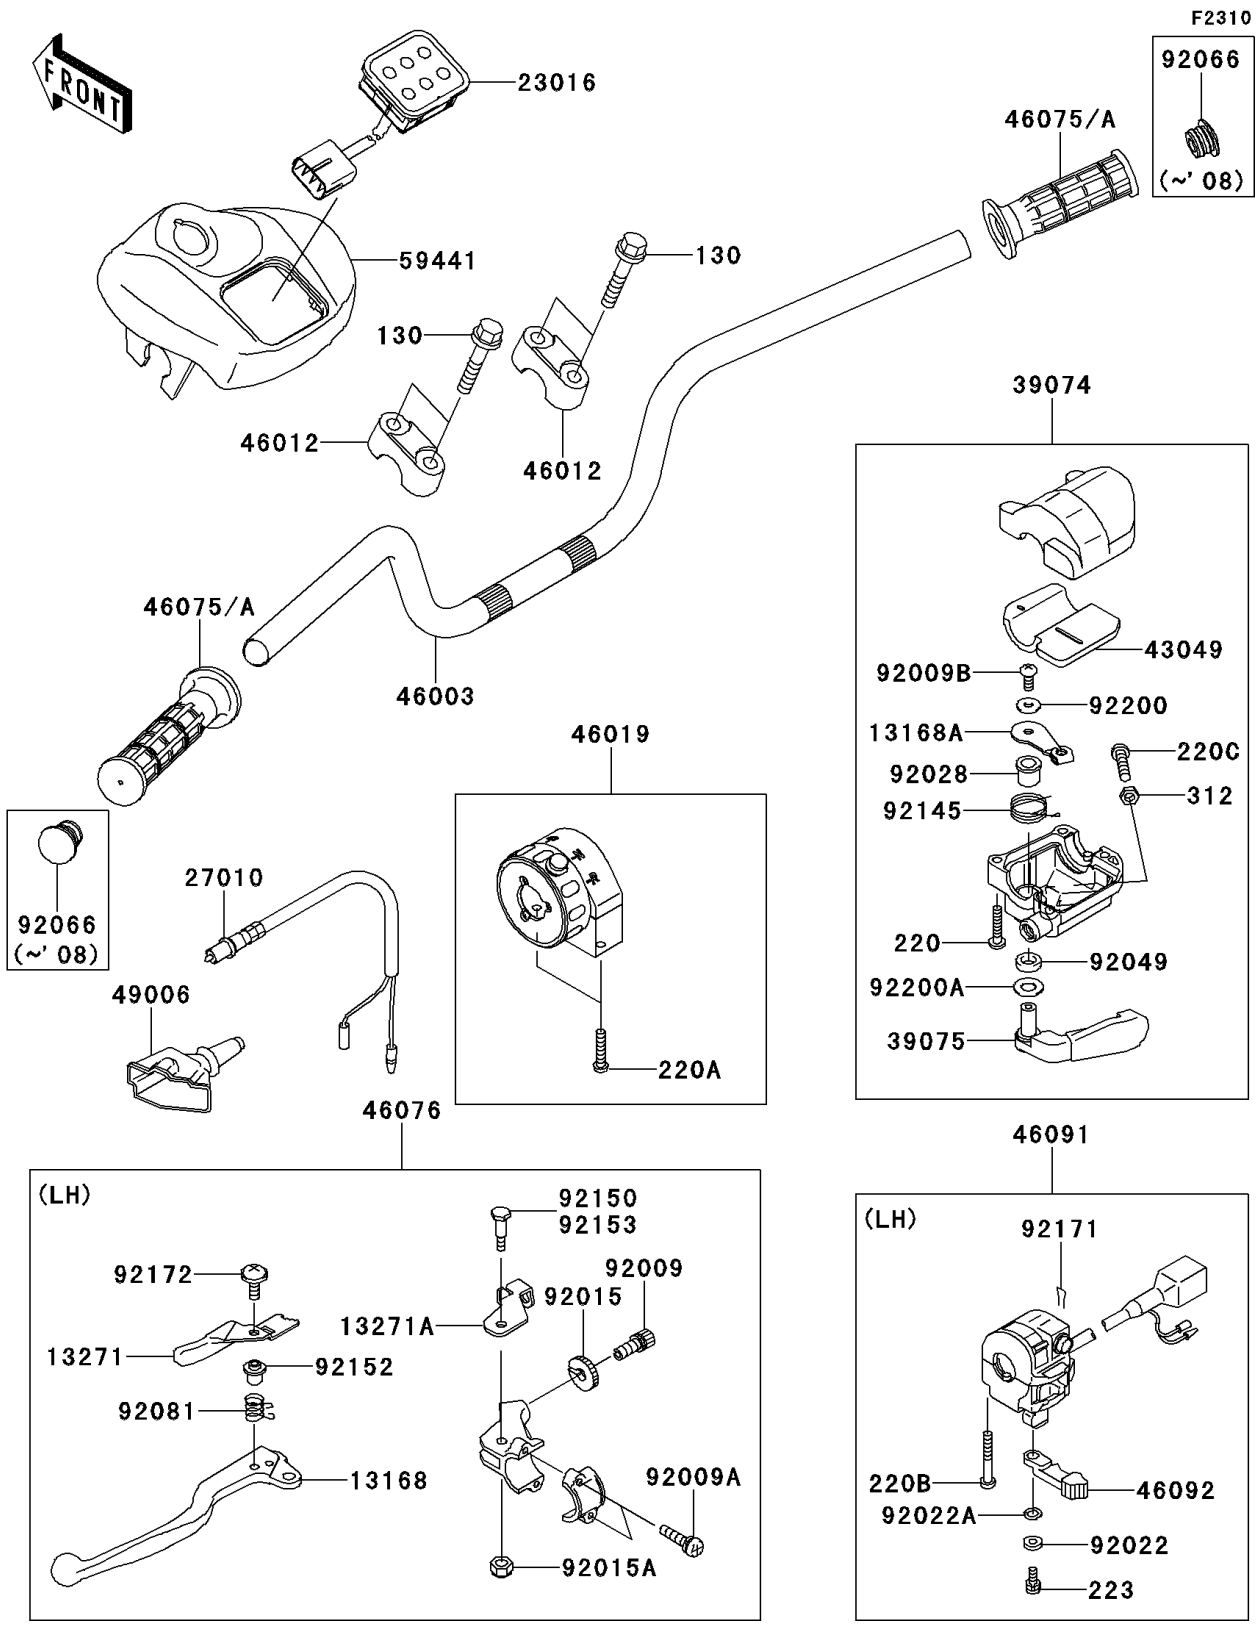

2008 KFX®700 PARTS DIAGRAM

Handlebar

2008 KFX®700 PARTS LIST

Handlebar

ITEM NAME	PART NUMBER	QUANTITY
LEVER,LH (Ref # 13168)	13168-0002	1
LEVER (Ref # 13168A)	13168-1715	1
PLATE,LEVER LOCK (Ref # 13271)	13271-0011	1
PLATE,LOCK (Ref # 13271A)	13271-1259	1
LAMP-ASSY (Ref # 23016)	23016-0002	1
SWITCH,BRAKE (Ref # 27010)	27010-1294	1
LEVER-ASSY-THROTTLE (Ref # 39074)	39074-0001	1
LEVER-THROTTLE (Ref # 39075)	39075-1062	1
PACKING (Ref # 43049)	43049-1088	1
HANDLE,G.GRAY (Ref # 46003)	46003-0001-HN	1
HOLDER-HANDLE (Ref # 46012)	46012-1168	2
GRIP-ASSY,SHIFT CONTROL (Ref # 46019)	46019-0006	1
GRIP (Ref # 46075A)	46075-1210	2
LEVER-ASSY-GRIP,LH (Ref # 46076)	46076-1258	1
HOUSING-ASSY-CONTROL,LH (Ref # 46091)	46091-1848	1
LEVER-GRIP,CHOKE (Ref # 46092)	46092-1217	1
BOOT (Ref # 49006)	49006-1261	1
COVER-HANDLE,BLACK (Ref # 59441)	59441-1173-6D	1
SCREW,CABLE ADJUST,8MM (Ref # 92009)	92009-1435	1
SCREW,6X20 (Ref # 92009A)	92009-1841	2
SCREW (Ref # 92009B)	92009-1959	1
NUT,CABLE ADJUST LOCK,8MM (Ref # 92015)	92015-1596	1
NUT (Ref # 92015A)	92015-1829	1
WASHER,5MM (Ref # 92022)	92022-1837	1
WASHER,WAVE,5MM (Ref # 92022A)	92022-1838	1
BUSHING (Ref # 92028)	92028-1986	1
SEAL-OIL (Ref # 92049)	92049-1578	1
PLUG (Ref # 92066)	92066-1550	2
SPRING,LOCK RETURN (Ref # 92081)	92081-1358	1

2008 KFX®700 PARTS LIST

Handlebar

ITEM NAME	PART NUMBER	QUANTITY
SPRING (Ref # 92145)	92145-1392	1
BOLT (Ref # 92150)	92150-1420	1
COLLAR (Ref # 92152)	92152-1176	1
CLAMP,CLIP (Ref # 92171)	92171-1095	1
SCREW,5X20 (Ref # 92172)	92172-0078	1
WASHER (Ref # 92200)	92200-1558	1
WASHER (Ref # 92200A)	92200-1559	1
BOLT-FLANGED,8X60 (Ref # 130)	130CA0860	4
SCREW-PAN-CROSS,5X20 (Ref # 220)	220AB0520	3
SCREW-PAN-CROSS,5X25 (Ref # 220A)	220AB0525	2
SCREW-PAN-CROSS,5X35 (Ref # 220B)	220AB0535	2
SCREW-PAN-CROSS,6X25 (Ref # 220C)	220AB0625	1
SCREW-PAN-WS-CROS,5X12 (Ref # 223)	223AB0512	1
NUT-HEX,6MM,BLACK (Ref # 312)	312AB0600	1