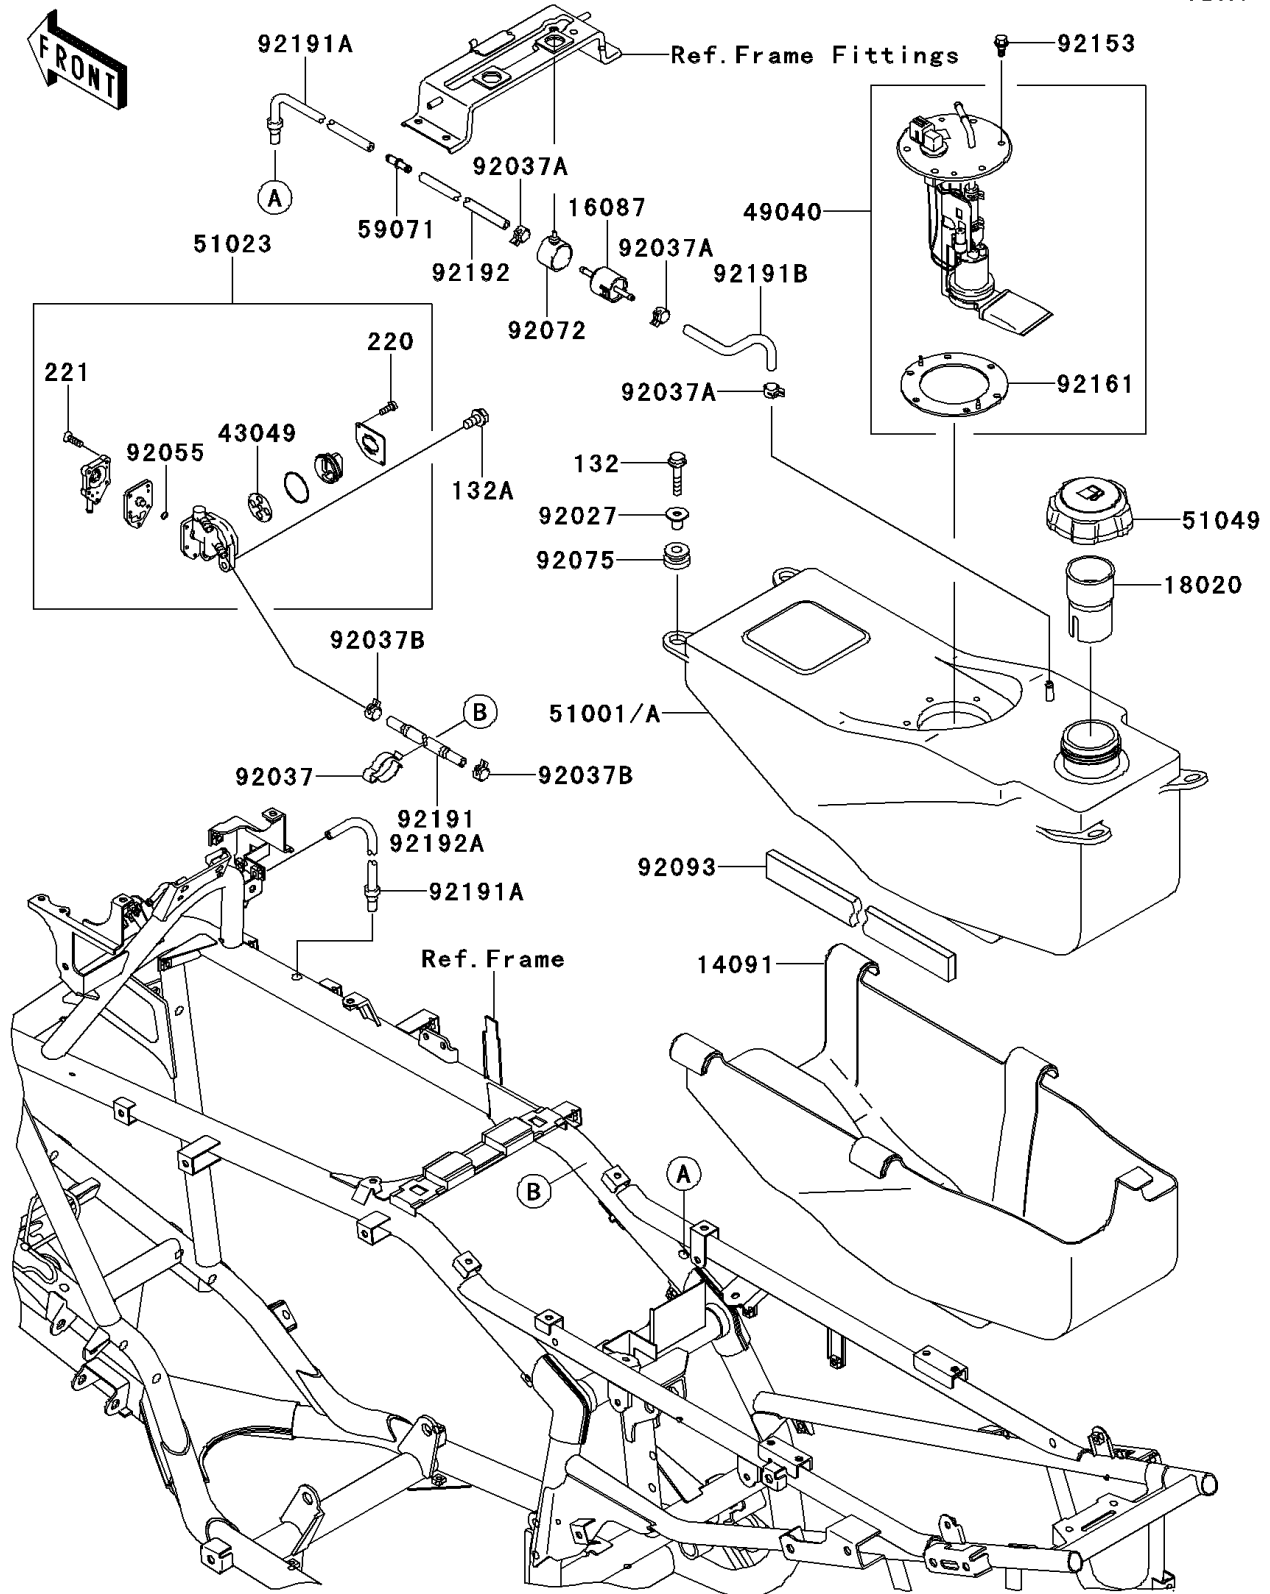

# 2008 KFX®700 PARTS DIAGRAM

Fuel Tank

F2410

## 2008 KFX®700 PARTS LIST

### Fuel Tank

ITEM NAME	PART NUMBER	QUANTITY
BOLT-FLANGED-SMALL,6X30 (Ref # 132)	132BA0630	4
BOLT-FLANGED-SMALL,6X12 (Ref # 132A)	132BB0612	2
SCREW-PAN-CROSS,3X8 (Ref # 220)	220AA0308	2
SCREW-CSK-CROS,4X14 (Ref # 221)	221AA0414	5
COVER,FUEL TANK (Ref # 14091)	14091-1513	1
VALVE-CHECK (Ref # 16087)	16087-0003	1
BAFFLE (Ref # 18020)	18020-1307	1
PACKING (Ref # 43049)	43049-1103	1
PUMP-FUEL (Ref # 49040)	49040-1080	1
TANK-COMP-FUEL (Ref # 51001A)	51001-0205	1
TAP-ASSY,FUEL (Ref # 51023)	51023-1406	1
CAP-TANK,FUEL (Ref # 51049)	51049-1128	1
JOINT (Ref # 59071)	59071-3717	1
COLLAR,L=16.1 (Ref # 92027)	92027-1847	4
CLAMP (Ref # 92037)	92037-093	1
CLAMP,TUBE (Ref # 92037A)	92037-1461	3
CLAMP,TUBE (Ref # 92037B)	92037-1505	2
RING-O (Ref # 92055)	92055-1664	1
BAND (Ref # 92072)	92072-1438	1
DAMPER (Ref # 92075)	92075-1787	4
SEAL (Ref # 92093)	92093-0007	1
BOLT,FLANGED,5MM (Ref # 92153)	92153-0361	6
DAMPER,FUEL PUMP (Ref # 92161)	92161-0027	1
TUBE,TANK BREATHER (Ref # 92191A)	92191-1666	2
TUBE,CHECK VALVE-TANK (Ref # 92191B)	92191-1773	1
TUBE,JOINT-CHECK VALVE (Ref # 92192)	92192-0020	1
TUBE (Ref # 92192A)	92192-0536	1