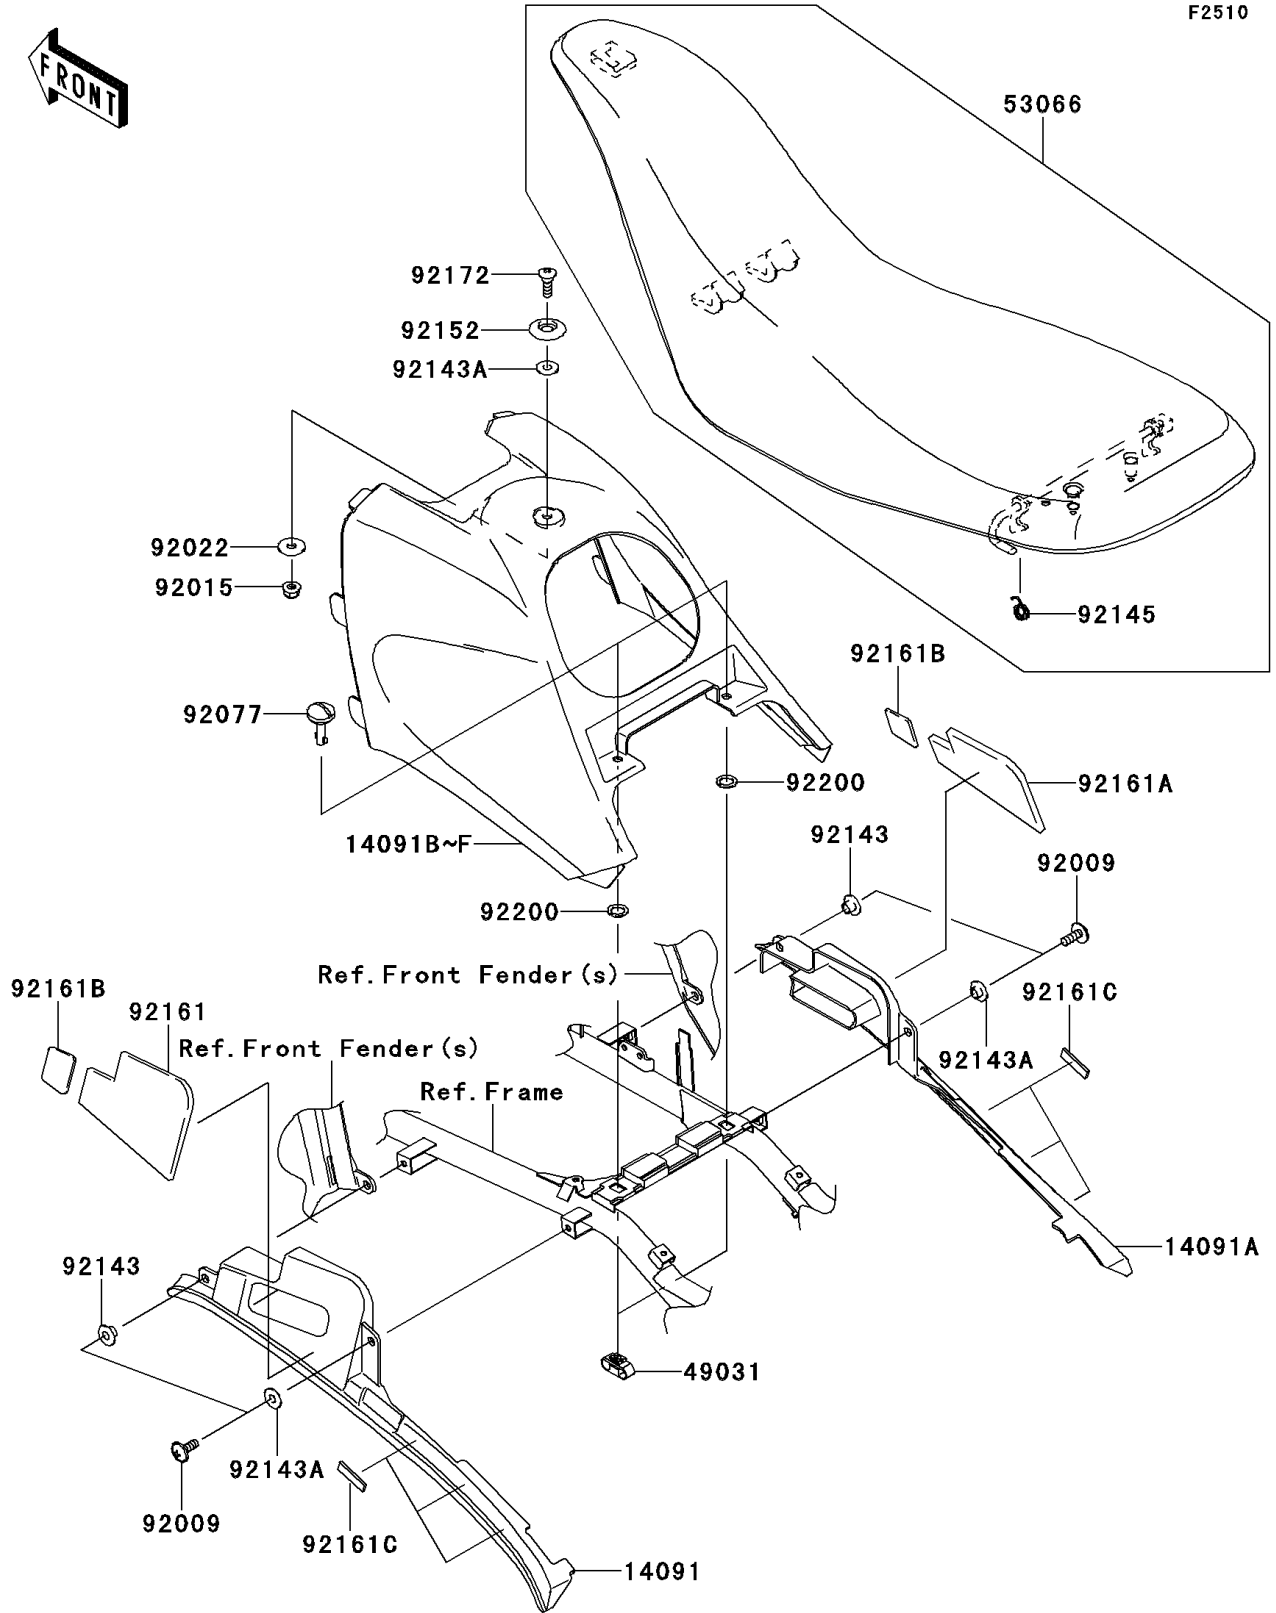

2006 KFX700 PARTS DIAGRAM

Seat

2006 KFX700 PARTS LIST

Seat

ITEM NAME	PART NUMBER	QUANTITY
COVER,SIDE,LH,F.BLACK (Ref # 14091)	14091-0089-6Z	1
COVER,SIDE,RH,F.BLACK (Ref # 14091A)	14091-0090-6Z	1
COVER,AIR CLEANER,I.M.BLUE (Ref # 14091F)	14091-0205-390	1
LATCH (Ref # 49031)	49031-1060	2
SEAT-ASSY,BLACK (Ref # 53066)	53066-0003-MA	1
SCREW,6X16 (Ref # 92009)	92009-1621	4
NUT,LOCK,FLANGED,6MM (Ref # 92015)	92015-1603	1
WASHER,6.5X20X1.6 (Ref # 92022)	92022-125	1
KNOB (Ref # 92077)	92077-1129	2
COLLAR (Ref # 92143)	92143-1057	2
COLLAR (Ref # 92143A)	92143-1087	3
SPRING,SEAT LATCH (Ref # 92145)	92145-0022	1
COLLAR (Ref # 92152)	92152-1346	1
DAMPER,SIDE COVER,LH (Ref # 92161)	92161-0059	1
DAMPER,SIDE COVER,RH (Ref # 92161A)	92161-0060	1
DAMPER (Ref # 92161B)	92161-0061	2
DAMPER (Ref # 92161C)	92161-0090	6
SCREW,6X19.5 (Ref # 92172)	92172-0062	1
WASHER (Ref # 92200)	92200-1578	2