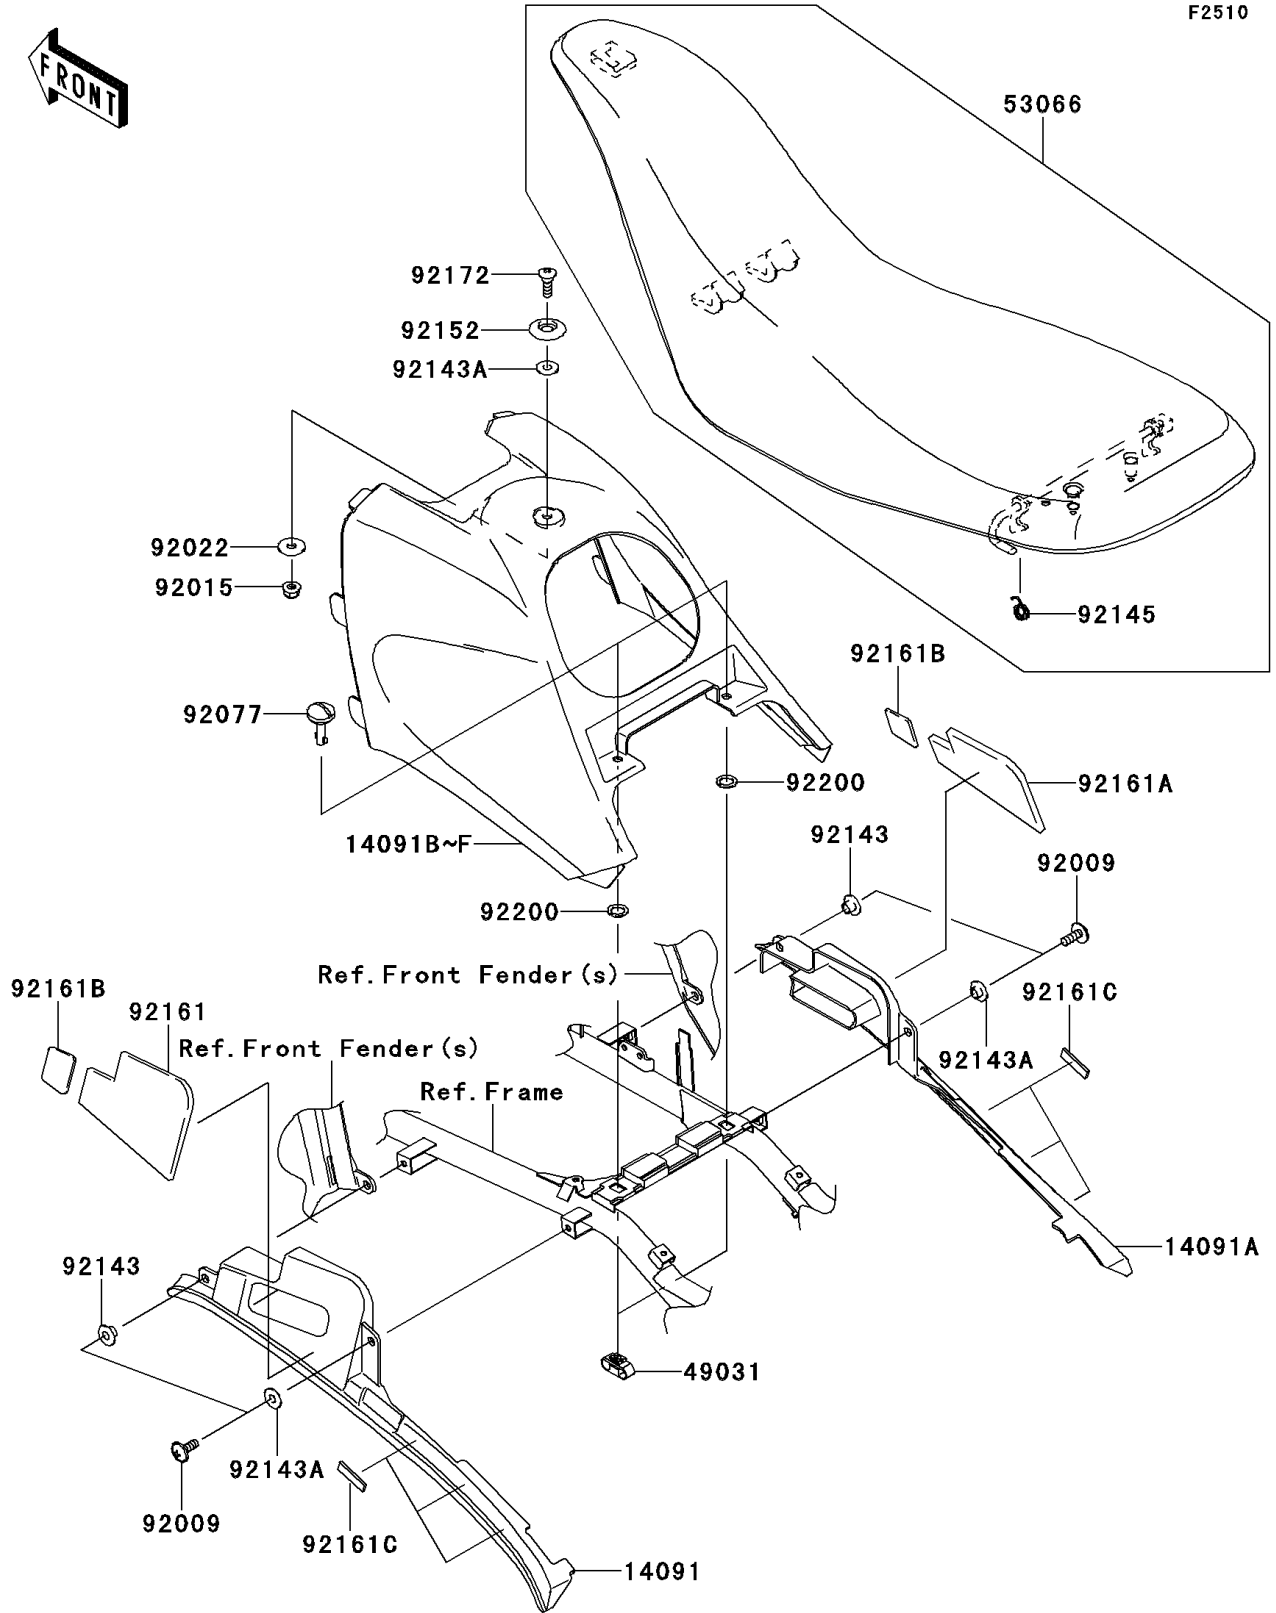

# 2007 KFX700 PARTS DIAGRAM

Seat

## 2007 KFX700 PARTS LIST

### Seat

ITEM NAME	PART NUMBER	QUANTITY
COVER,SIDE,LH,F.BLACK (Ref # 14091)	14091-0089-6Z	1
COVER,SIDE,RH,F.BLACK (Ref # 14091A)	14091-0090-6Z	1
COVER,AIR CLEANER,I.BLACK (Ref # 14091B)	14091-0205-11M	1
COVER,AIR CLEANER,I.M.BLUE (Ref # 14091F)	14091-0205-390	1
LATCH (Ref # 49031)	49031-1060	2
SEAT-ASSY,BLACK (Ref # 53066)	53066-0003-MA	1
SCREW,6X16 (Ref # 92009)	92009-1621	4
NUT,LOCK,FLANGED,6MM (Ref # 92015)	92015-1603	1
WASHER,6.5X20X1.6 (Ref # 92022)	92022-125	1
KNOB (Ref # 92077)	92077-1129	2
COLLAR (Ref # 92143)	92143-1057	2
COLLAR (Ref # 92143A)	92143-1087	3
SPRING,SEAT LATCH (Ref # 92145)	92145-0022	1
COLLAR (Ref # 92152)	92152-1346	1
DAMPER,SIDE COVER,LH (Ref # 92161)	92161-0059	1
DAMPER,SIDE COVER,RH (Ref # 92161A)	92161-0060	1
DAMPER (Ref # 92161B)	92161-0061	2
DAMPER (Ref # 92161C)	92161-0090	6
SCREW,6X19.5 (Ref # 92172)	92172-0062	1
WASHER (Ref # 92200)	92200-1578	2