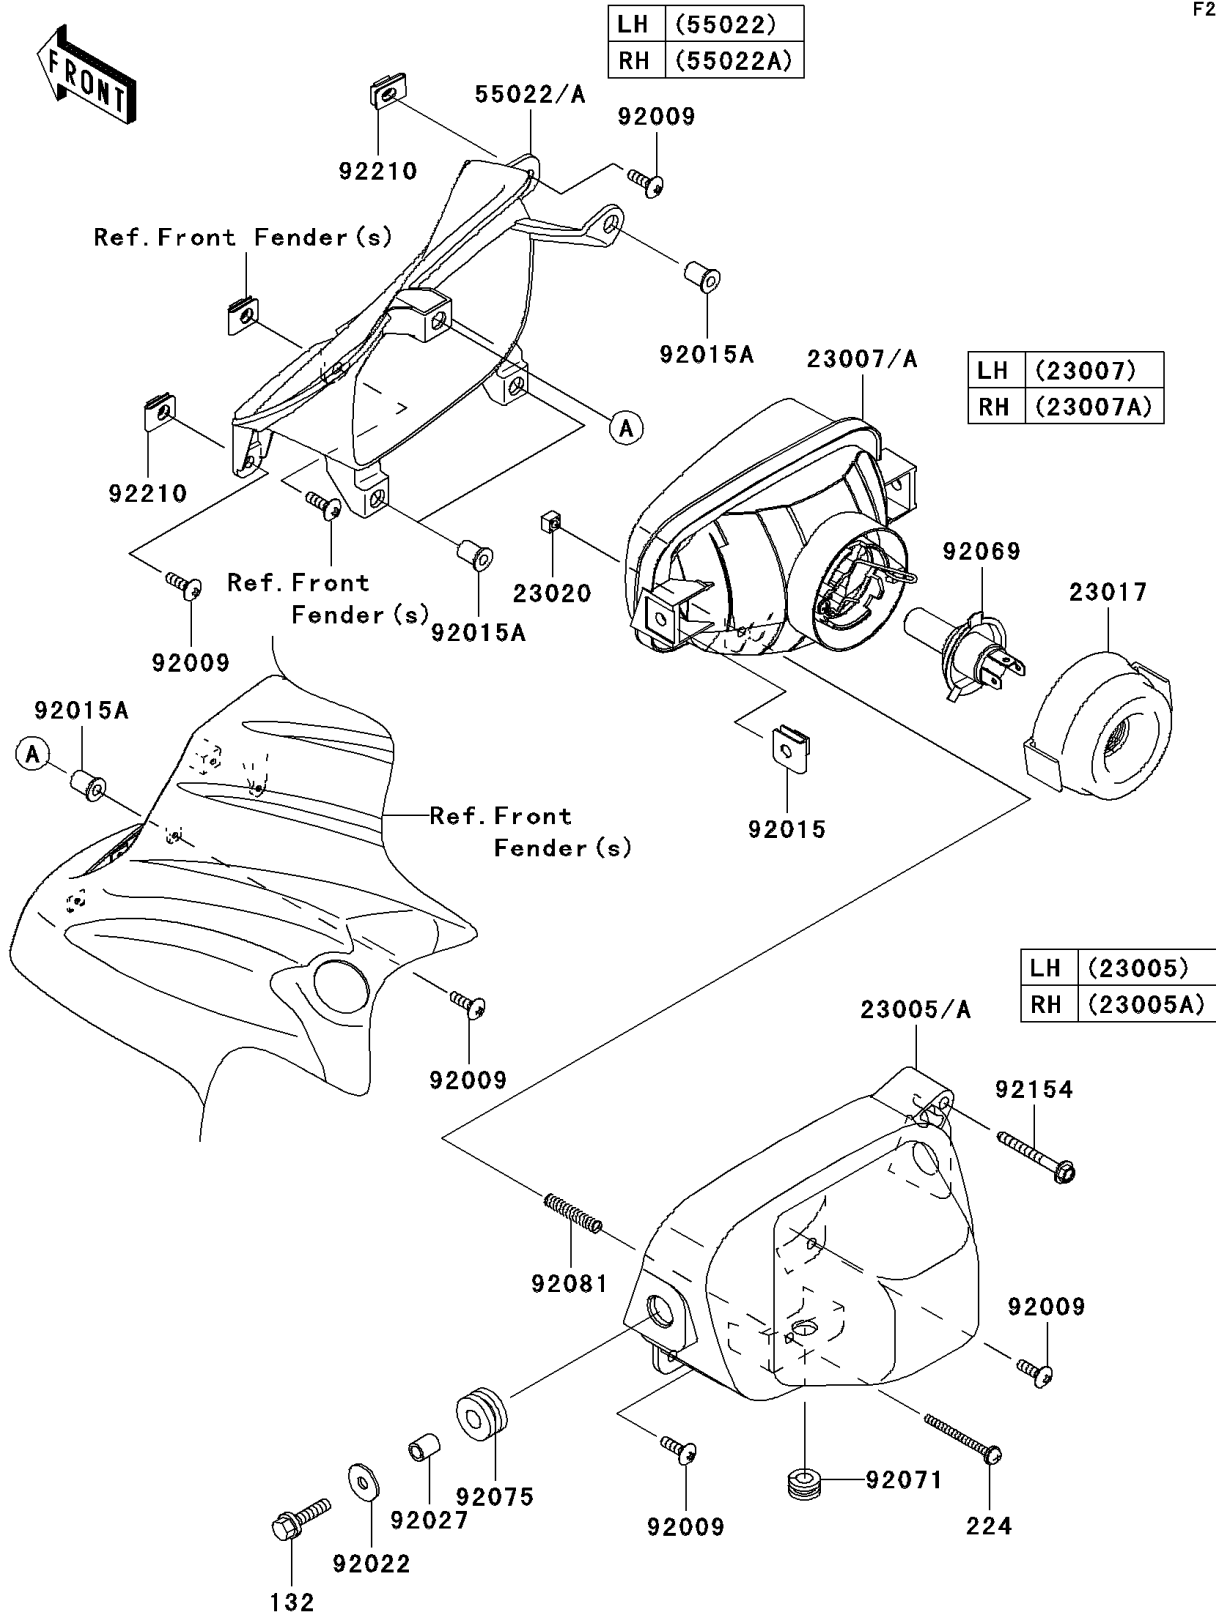

2009 Teryx® 750 FI 4x4 NRA Outdoors PARTS DIAGRAM

Headlight(s)

F2710

2009 Teryx® 750 FI 4x4 NRA Outdoors PARTS LIST

Headlight(s)

ITEM NAME	PART NUMBER	QUANTITY
BOLT-FLANGED-SMALL,6X25 (Ref # 132)	132BA0625	4
SCREW-PAN-WP-CROS,4X45 (Ref # 224)	224AA0445	2
BODY-COMP-HEAD LAMP,LH (Ref # 23005)	23005-1180	1
BODY-COMP-HEAD LAMP,RH (Ref # 23005A)	23005-1181	1
LENS-COMP,HEAD LAMP,LH (Ref # 23007)	23007-0113	1
LENS-COMP,HEAD LAMP,RH (Ref # 23007A)	23007-0114	1
SOCKET,HEAD LAMP (Ref # 23017)	23017-0005	2
NUT,4MM,FOCUS ADJUST (Ref # 23020)	23020-018	2
COVER-HEAD LAMP,LH (Ref # 55022)	55022-0035	1
COVER-HEAD LAMP,RH (Ref # 55022A)	55022-0036	1
SCREW,5X16,BLACK (Ref # 92009)	92009-1654	10
NUT,6MM (Ref # 92015)	92015-1094	4
NUT,WELL,5MM (Ref # 92015A)	92015-1757	8
WASHER,6.5X20X1.6 (Ref # 92022)	92022-125	4
COLLAR,6.8X10X12 (Ref # 92027)	92027-162	4
BULB,12V 35/35W (Ref # 92069)	92069-0026	2
GROMMET (Ref # 92071)	92071-1128	2
DAMPER (Ref # 92075)	92075-1690	4
SPRING,FOCUS ADJUST (Ref # 92081)	92081-1896	2
BOLT,FLANGED,5X45 (Ref # 92154)	92154-0095	2
NUT,5MM (Ref # 92210)	92210-0499	4