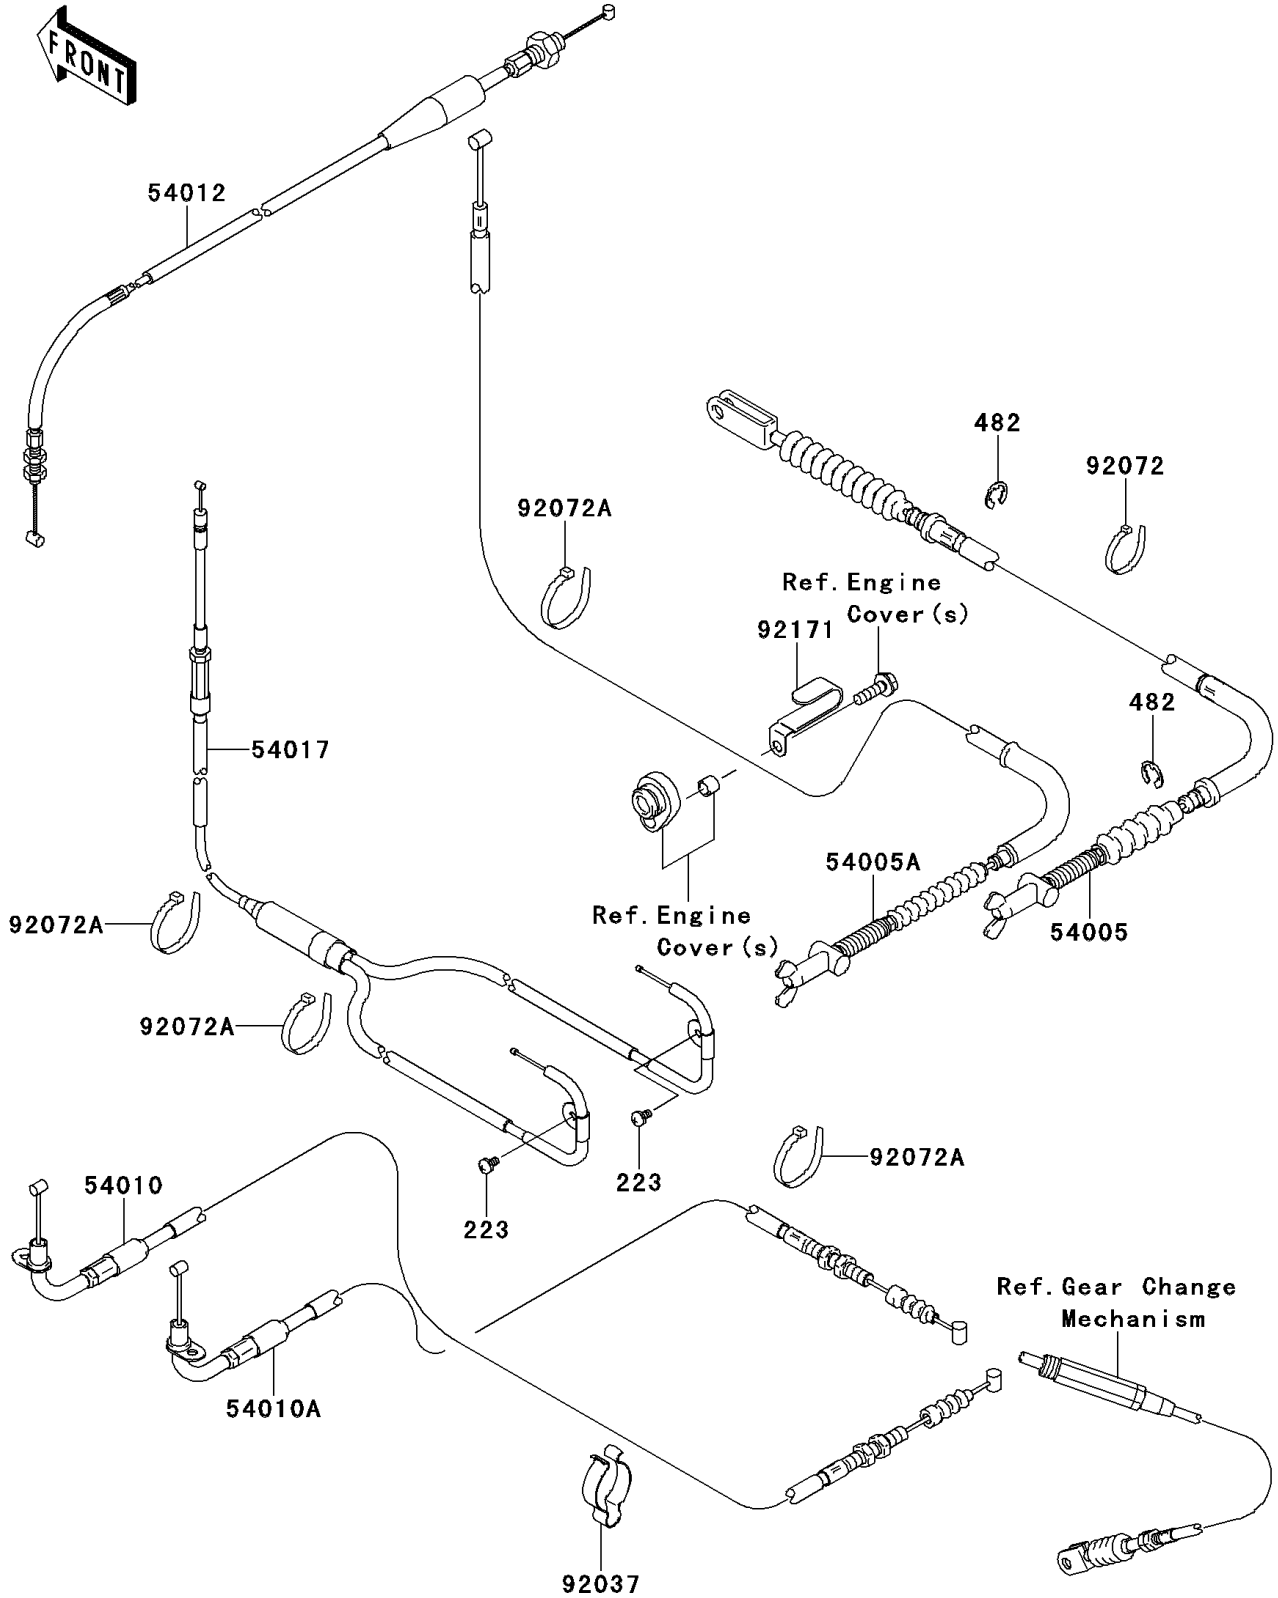

# 2007 KFX700 PARTS DIAGRAM

Cables

F2540

## 2007 KFX700 PARTS LIST

### Cables

ITEM NAME	PART NUMBER	QUANTITY
SCREW-PAN-WS-CROS,4X8 (Ref # 223)	223AA0408	2
CIRCLIP-TYPE-E,8MM (Ref # 482)	482EA8000	2
CABLE-BRAKE,REAR (Ref # 54005)	54005-1217	1
CABLE-BRAKE,PARKING (Ref # 54005A)	54005-1218	1
CABLE,SHIFT,PULL (Ref # 54010)	54010-1130	1
CABLE,SHIFT,PUSH (Ref # 54010A)	54010-1131	1
CABLE-THROTTLE (Ref # 54012)	54012-0124	1
CABLE-STARTER (Ref # 54017)	54017-1226	1
CLAMP (Ref # 92037)	92037-093	1
BAND,L=123 (Ref # 92072)	92072-030	1
BAND,L=188 (Ref # 92072A)	92072-1239	4
CLAMP (Ref # 92171)	92171-1230	1