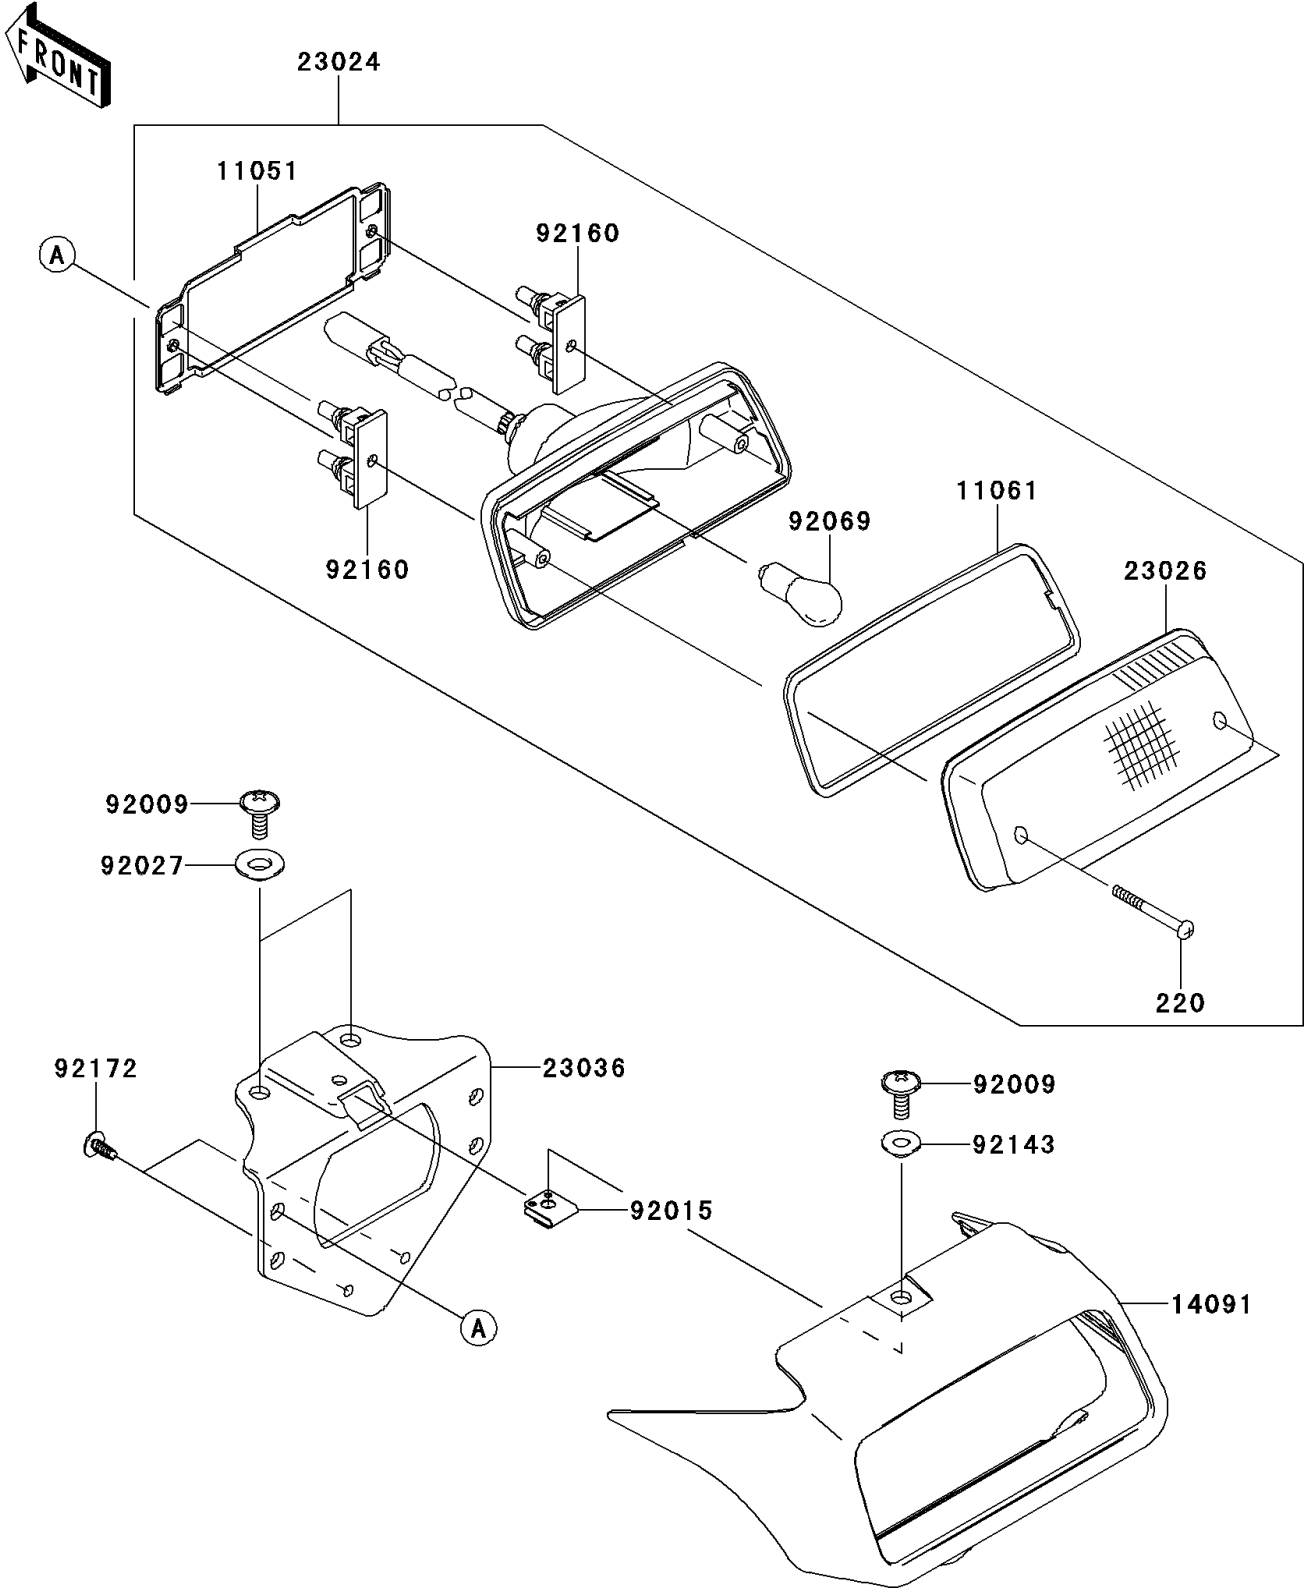

# 2008 KFX®700 PARTS DIAGRAM

Taillight(s)

F2720

### Taillight(s)

ITEM NAME	PART NUMBER	QUANTITY
SCREW-PAN-CROSS,4X40 (Ref # 220)	220AA0440	2
BRACKET,TAIL LAMP (Ref # 11051)	11051-1870	1
GASKET,TAIL LAMP LENS (Ref # 11061)	11061-0055	1
COVER,TAIL LAMP,F.BLACK (Ref # 14091)	14091-0095-6Z	1
LAMP-ASSY-TAIL (Ref # 23024)	23024-1130	1
LENS,TAIL LAMP (Ref # 23026)	23026-1230	1
BRACKET-TAIL LAMP (Ref # 23036)	23036-0001	1
SCREW,6X16 (Ref # 92009)	92009-1621	3
NUT,CLAMP,6MM (Ref # 92015)	92015-1678	1
COLLAR,L=4.7 (Ref # 92027)	92027-1964	2
BULB,12V 21/5W (Ref # 92069)	92069-063	1
COLLAR (Ref # 92143)	92143-1087	1
DAMPER,TAIL LAMP (Ref # 92160)	92160-1053	2
SCREW,TAPPING,5X10 (Ref # 92172)	92172-1061	2