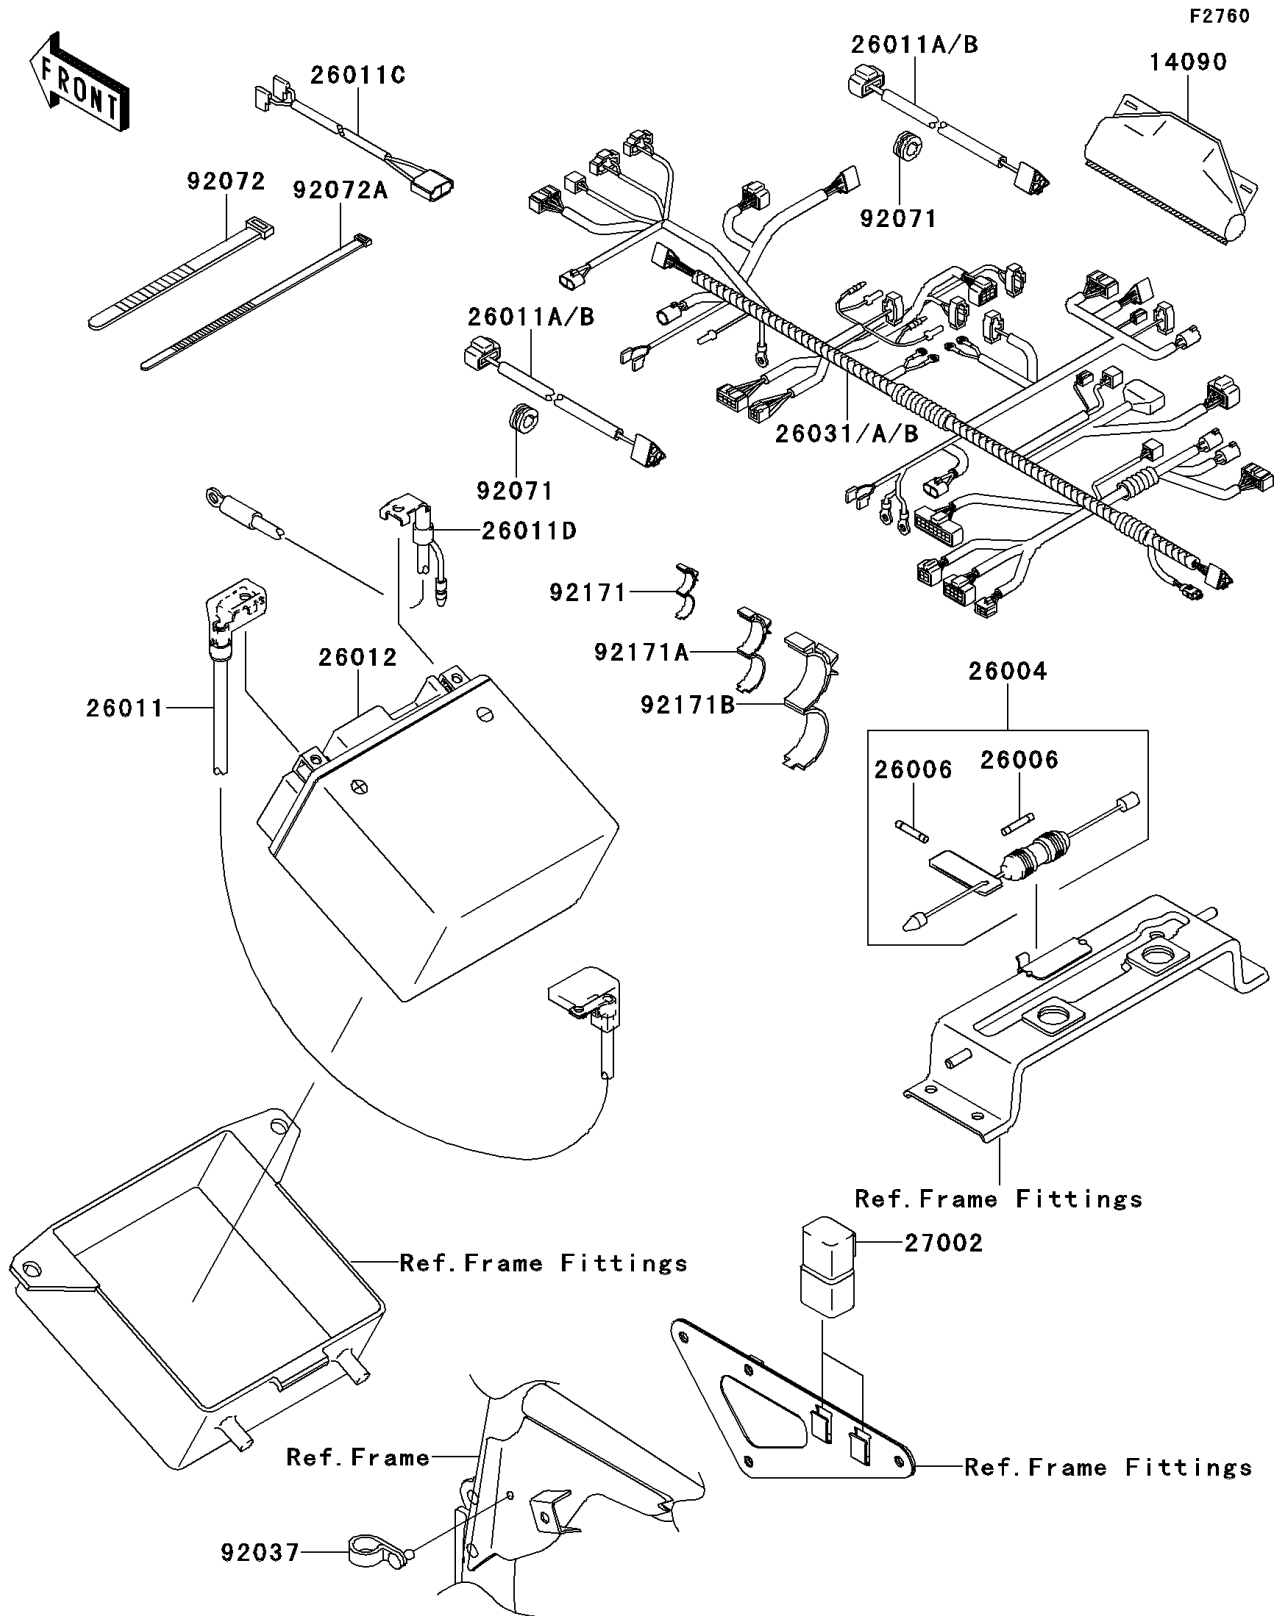

# 2006 KFX700 PARTS DIAGRAM

## Chassis Electrical Equipment

### Chassis Electrical Equipment

ITEM NAME	PART NUMBER	QUANTITY
COVER,COUPLER (Ref # 14090)	14090-1331	1
FUSE-ASSY (Ref # 26004)	26004-7501	1
FUSE,GLASS TUBE,6.4X31.8,20A (Ref # 26006)	26006-1064	2
WIRE-LEAD,BATTERY(+) (Ref # 26011)	26011-0009	1
WIRE-LEAD,HEAD LAMP (Ref # 26011B)	26011-1741	2
WIRE-LEAD,FRONT BRAKE (Ref # 26011C)	26011-1802	1
WIRE-LEAD,BATTERY(-) (Ref # 26011D)	26011-1847	1
BATTERY,MF,KMX14-BS,12V 12AH (Ref # 26012)	26012-1414	1
HARNESS,MAIN (Ref # 26031)	26031-0011	1
RELAY-ASSY (Ref # 27002)	27002-1086	2
CLAMP,SPEED,L=58 (Ref # 92037)	92037-1163	1
GROMMET (Ref # 92071)	92071-1128	2
BAND,L=123 (Ref # 92072)	92072-030	1
BAND,L=188 (Ref # 92072A)	92072-1239	2
CLAMP,DIA=10 (Ref # 92171)	92171-1423	5
CLAMP,DIA=15 (Ref # 92171A)	92171-1424	2
CLAMP,DIA=25 (Ref # 92171B)	92171-1559	2