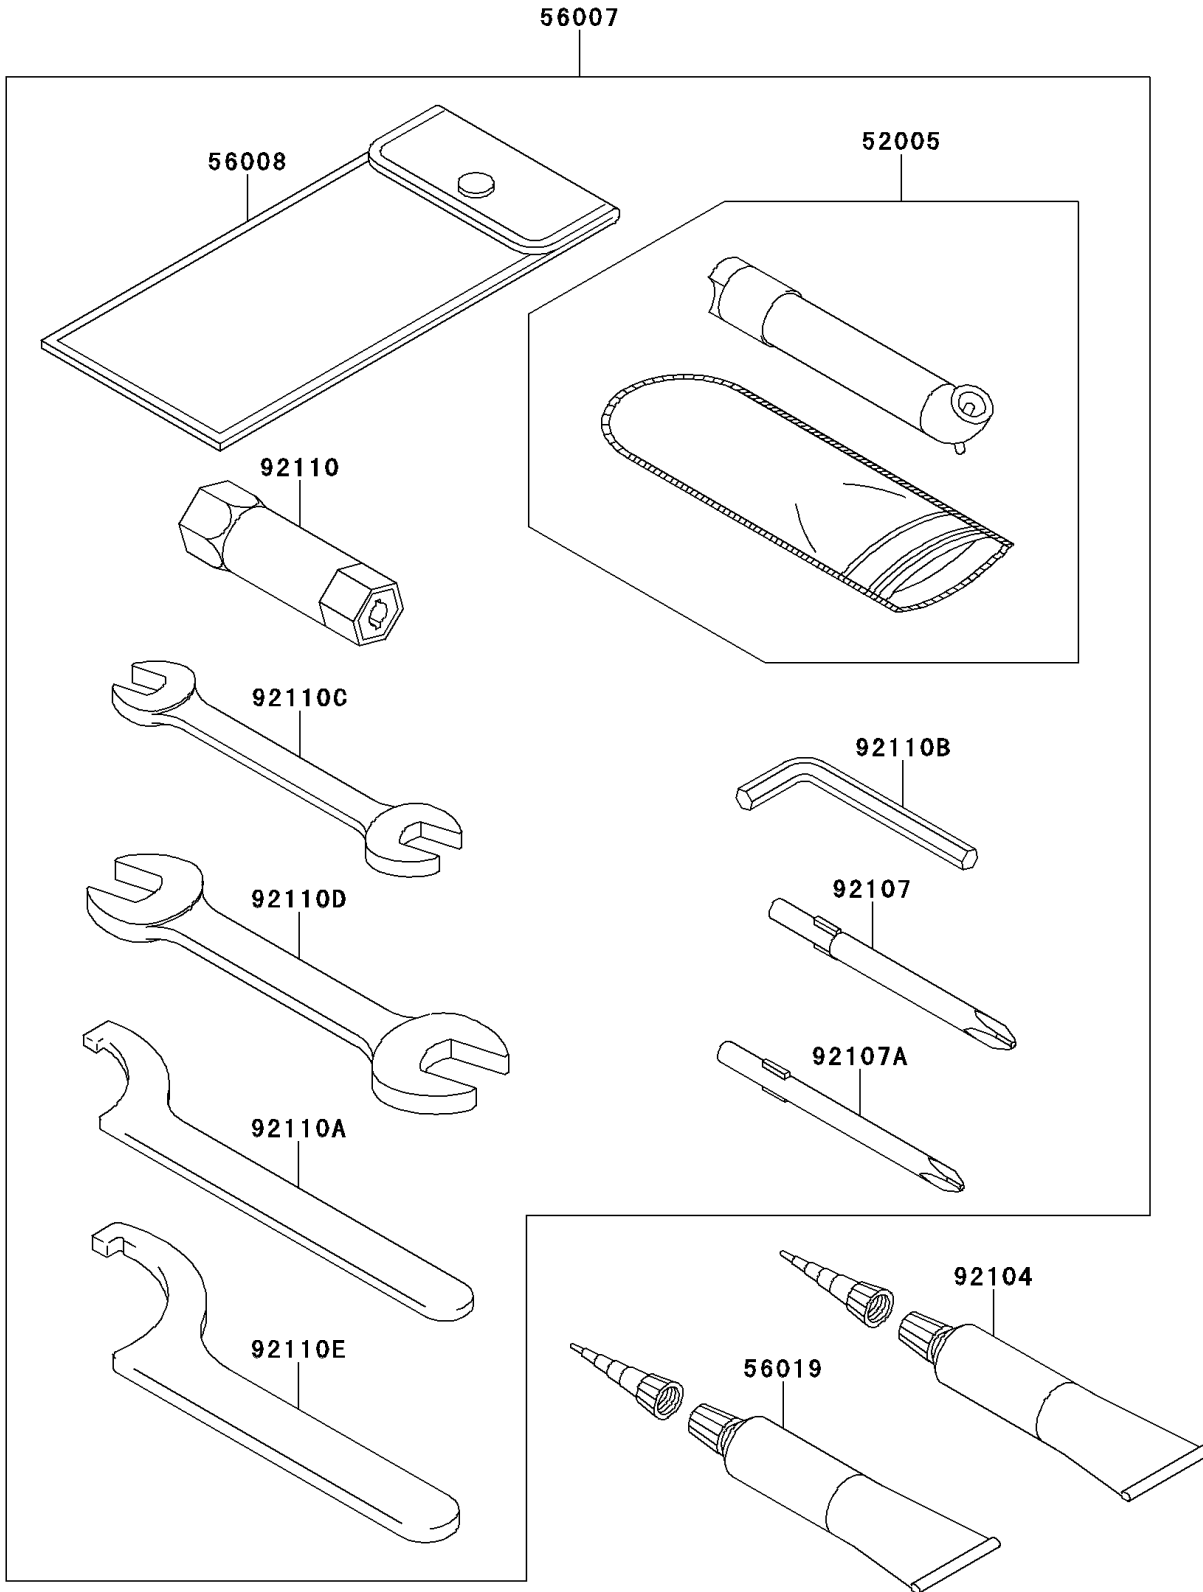

# 2008 KFX®700 PARTS DIAGRAM

Owner's Tools

F2810

## 2008 KFX®700 PARTS LIST

### Owner's Tools

ITEM NAME	PART NUMBER	QUANTITY
GAUGE,AIR (Ref # 52005)	52005-1082	1
TOOL-KIT (Ref # 56007)	56007-0001	1
BAG,TOOL (Ref # 56008)	56008-1007	1
GASKET-LIQUID,TB1211,WHITE (Ref # 56019)	56019-120	1
GASKET-LIQUID,TB1215,GRAY (Ref # 92104)	92104-1065	1
TOOL-DRIVER,#3PHILLIPS (Ref # 92107)	92107-005	1
TOOL-DRIVER,#2PHILLIPS (Ref # 92107A)	92107-1053	1
TOOL-WRENCH,BOX,16MM (Ref # 92110)	92110-1116	1
TOOL-WRENCH,HOOK (Ref # 92110A)	92110-1129	1
TOOL-WRENCH,ALLEN,3MM (Ref # 92110B)	92110-1140	1
TOOL-WRENCH,OPEN END,10X12 (Ref # 92110C)	92110-1152	1
TOOL-WRENCH,OPEN END,14X17 (Ref # 92110D)	92110-1153	1
TOOL-WRENCH,HOOK (Ref # 92110E)	92110-1173	1