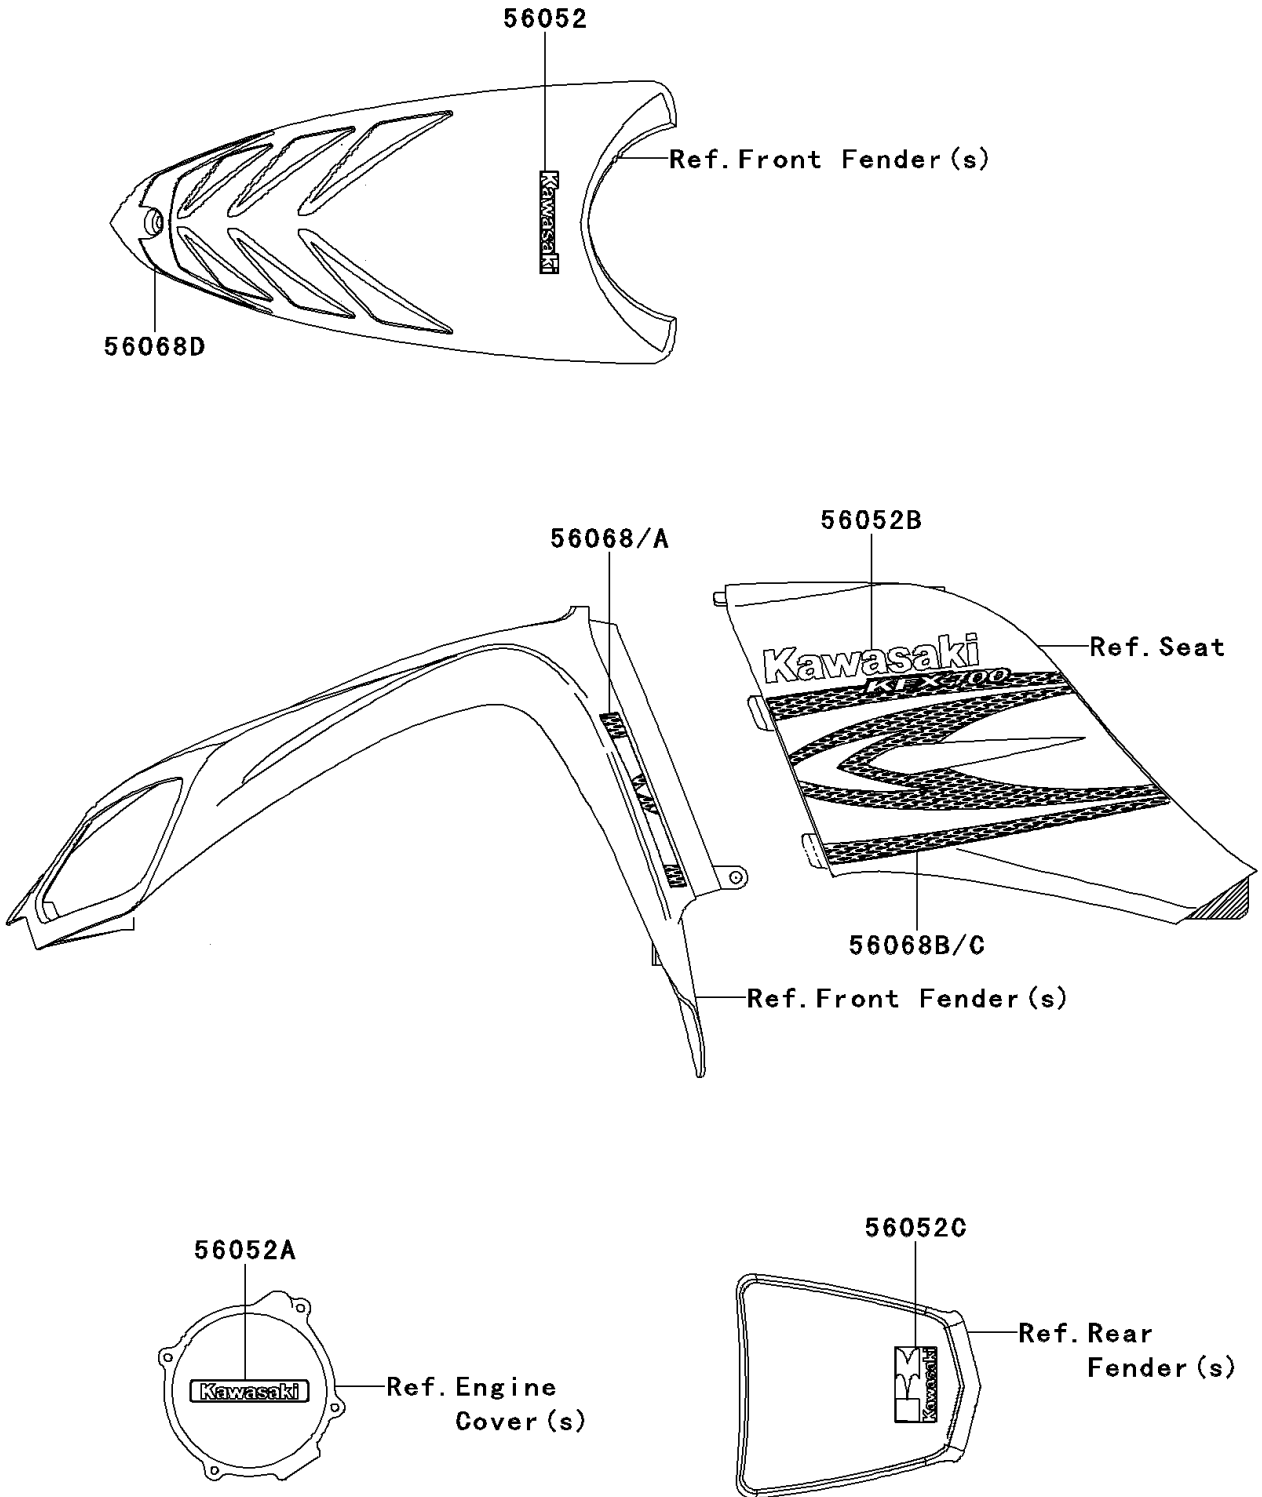

# 2008 KFX®700 PARTS DIAGRAM

Decals(White)(B8F)

F2861B

## 2008 KFX®700 PARTS LIST

Decals(White)(B8F)

ITEM NAME	PART NUMBER	QUANTITY
MARK,KAWASAKI (Ref # 56052)	56052-0060	1
MARK,RECOIL COVER,KAWASAKI (Ref # 56052A)	56052-0061	1
MARK,KAWASAKI (Ref # 56052B)	56052-0466	2
MARK,TANK CAP COVER,KAWASAKI (Ref # 56052C)	56052-0918	1
PATTERN,FR FENDER,LH (Ref # 56068)	56068-0257	1
PATTERN,FR FENDER,RH (Ref # 56068A)	56068-0258	1
PATTERN,AIR CLEANER COVER,LH (Ref # 56068B)	56068-0259	1
PATTERN,AIR CLEANER COVER,RH (Ref # 56068C)	56068-0260	1
PATTERN,MAINTENANCE COVER (Ref # 56068D)	56068-0261	1