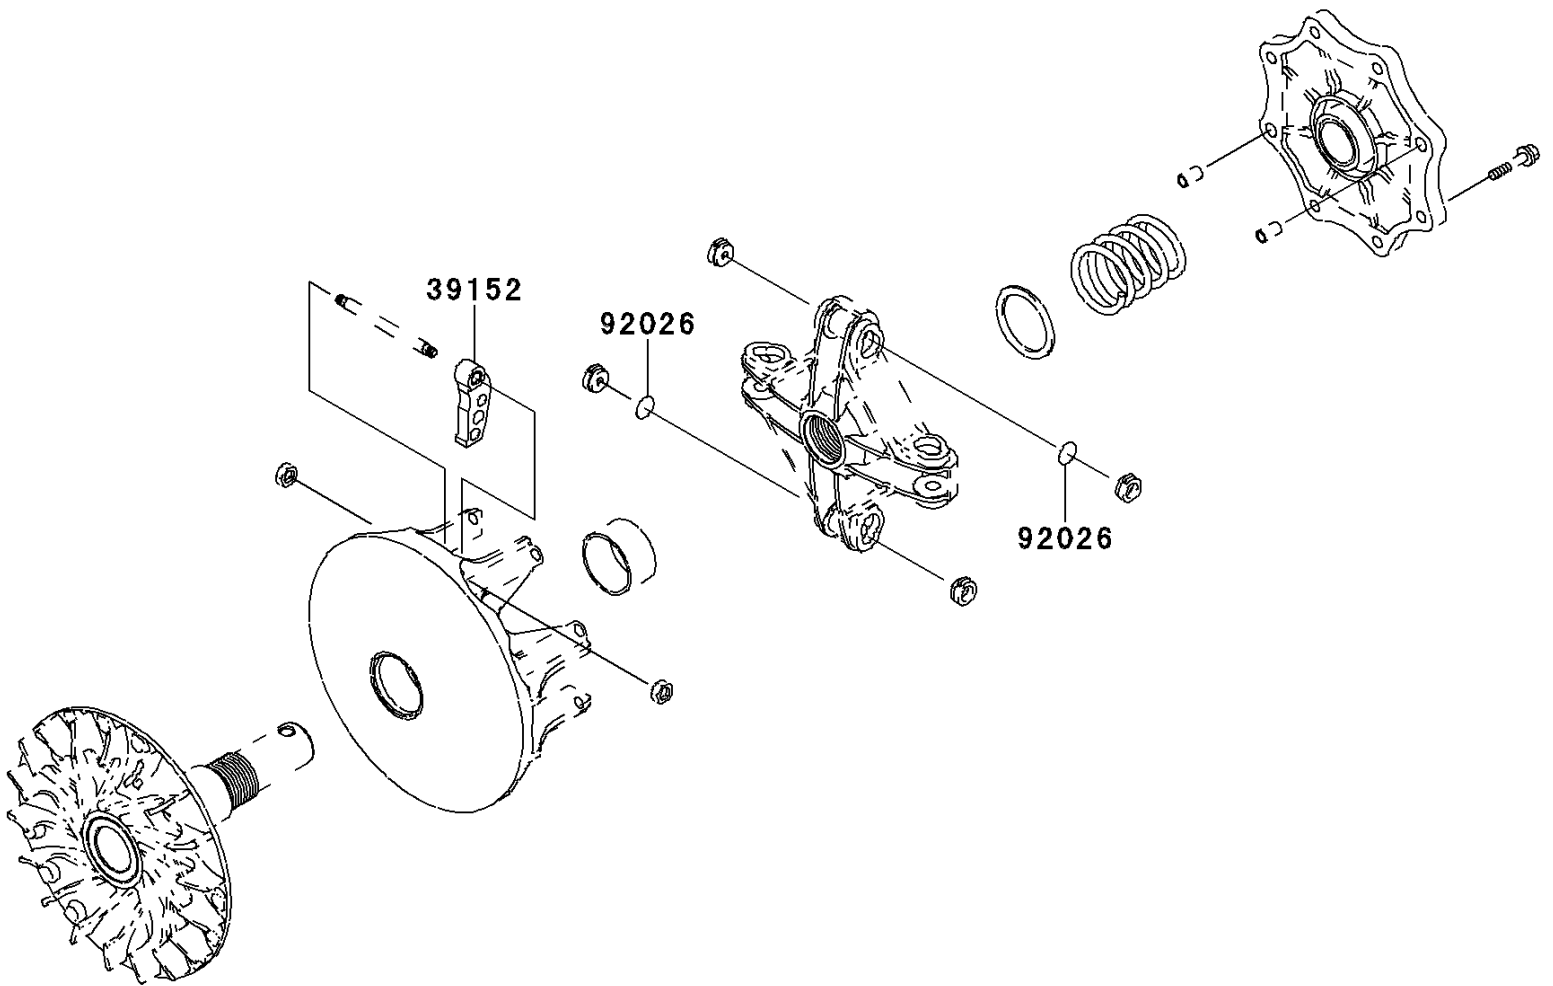

2009 KFX®700 PARTS DIAGRAM

Optional Parts

F2890

(Ref. Drive Converter)

2009 KFX®700 PARTS LIST

Optional Parts

ITEM NAME	PART NUMBER	QUANTITY
WEIGHT-RAMP,EC-H3 (Ref # 39152)	39152-0004	4
SPACER,T=0.1 (Ref # 92026)	92026-0038	2