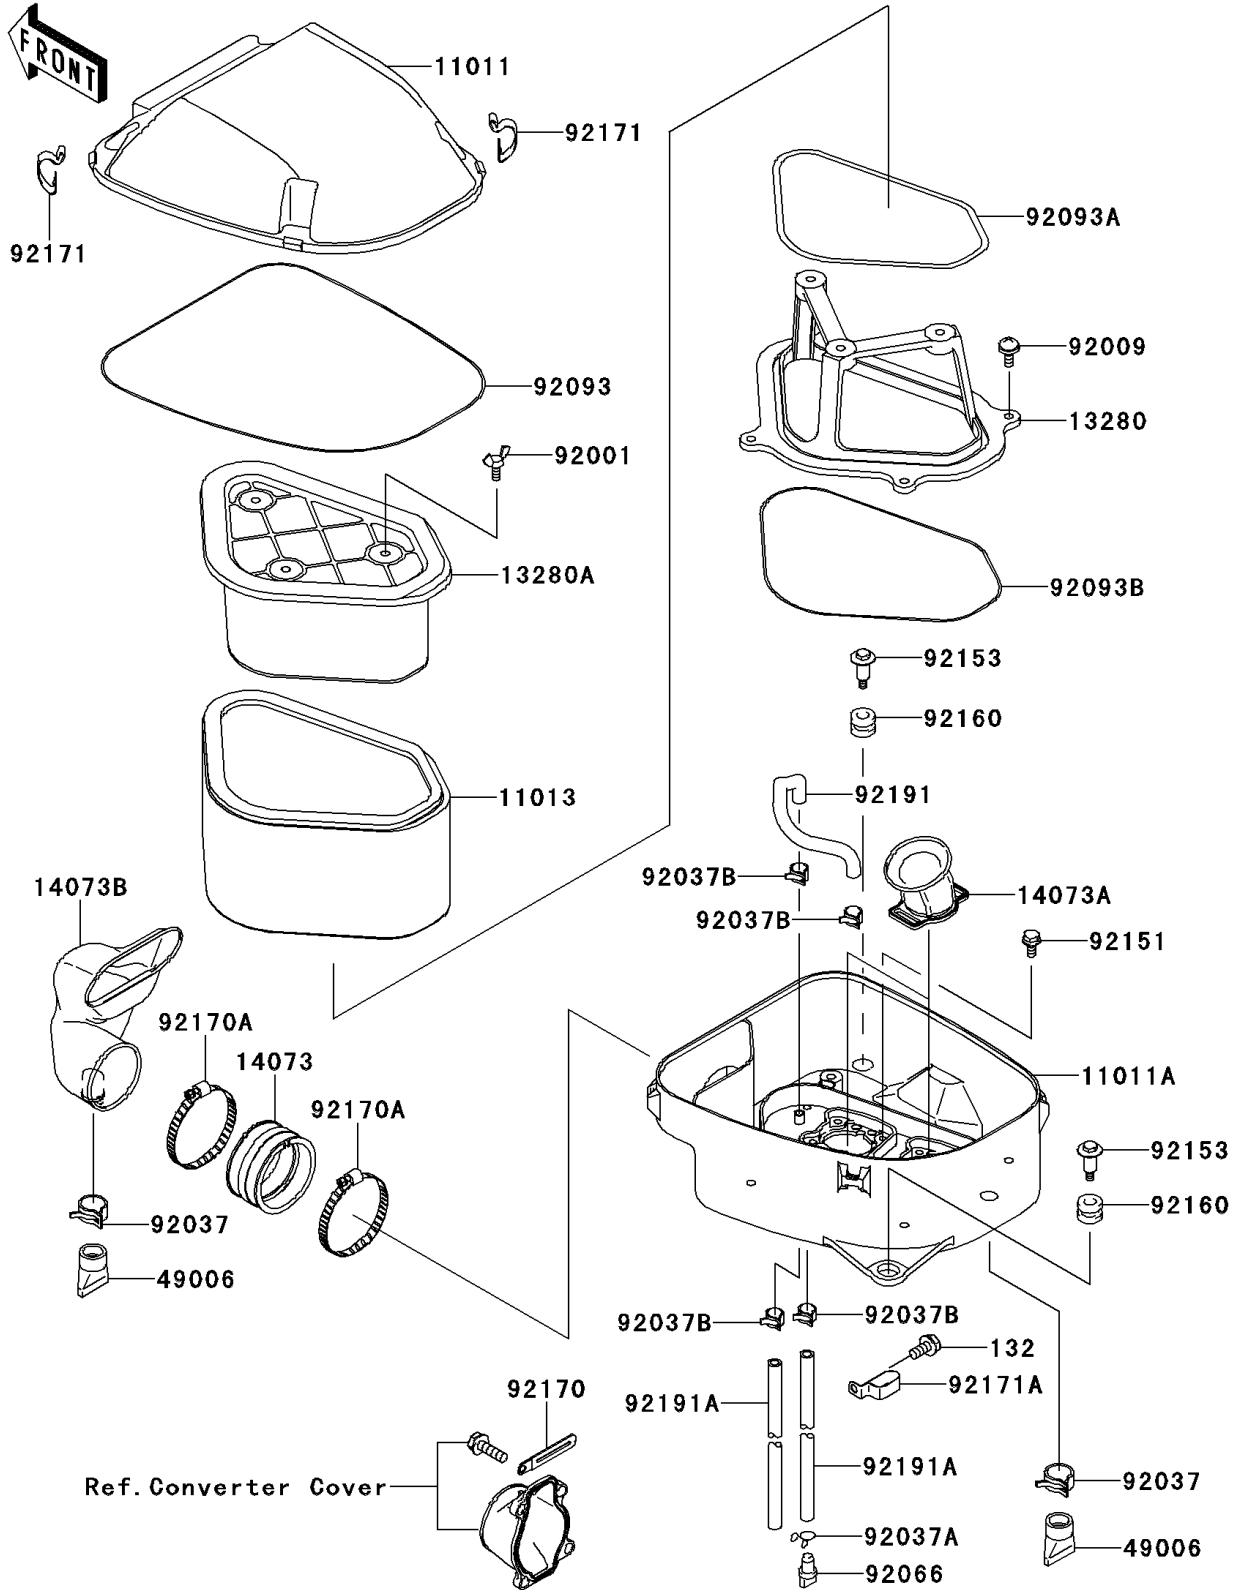

2006 KFX700 PARTS DIAGRAM

Air Cleaner

E1130

2006 KFX700 PARTS LIST

Air Cleaner

ITEM NAME	PART NUMBER	QUANTITY
BOLT-FLANGED-SMALL,6X12 (Ref # 132)	132BD0612	1
CASE-AIR FILTER,UPP (Ref # 11011)	11011-0046	1
CASE-AIR FILTER,LWR (Ref # 11011A)	11011-0047	1
ELEMENT-AIR FILTER (Ref # 11013)	11013-0001	1
HOLDER (Ref # 13280)	13280-0111	1
HOLDER (Ref # 13280A)	13280-1272	1
DUCT,JOINT (Ref # 14073)	14073-1775	1
DUCT,AIR FANNEL (Ref # 14073A)	14073-1830	2
DUCT, INTAKE (Ref # 14073B)	14073-1849	1
BOOT (Ref # 49006)	49006-1292	2
BOLT,WING,6X15 (Ref # 92001)	92001-1703	3
SCREW,6X16 (Ref # 92009)	92009-1621	4
CLAMP,HOSE CLIP (Ref # 92037)	92037-1460	2
CLAMP,TUBE (Ref # 92037A)	92037-147	1
CLAMP,TUBE (Ref # 92037B)	92037-1505	4
PLUG,DRAIN (Ref # 92066)	92066-1211	1
SEAL,AIR FILTER CASE (Ref # 92093)	92093-1522	1
SEAL,HOLDER-HOLDER (Ref # 92093A)	92093-1569	1
SEAL (Ref # 92093B)	92093-1570	1
BOLT,FLANGED,5X12 (Ref # 92151)	92151-1305	8
BOLT,FLANGED,6X28.7 (Ref # 92153)	92153-1052	2
DAMPER (Ref # 92160)	92160-1594	2
CLAMP (Ref # 92170)	92170-1514	1
CLAMP (Ref # 92170A)	92170-1764	2
CLAMP,AIR FILTER CASE (Ref # 92171)	92171-1394	4
CLAMP,AIR VENT (Ref # 92171A)	92171-1522	1
TUBE,7X11X210 (Ref # 92191)	92191-1494	1
TUBE,7X11X470 (Ref # 92191A)	92191-1531	2