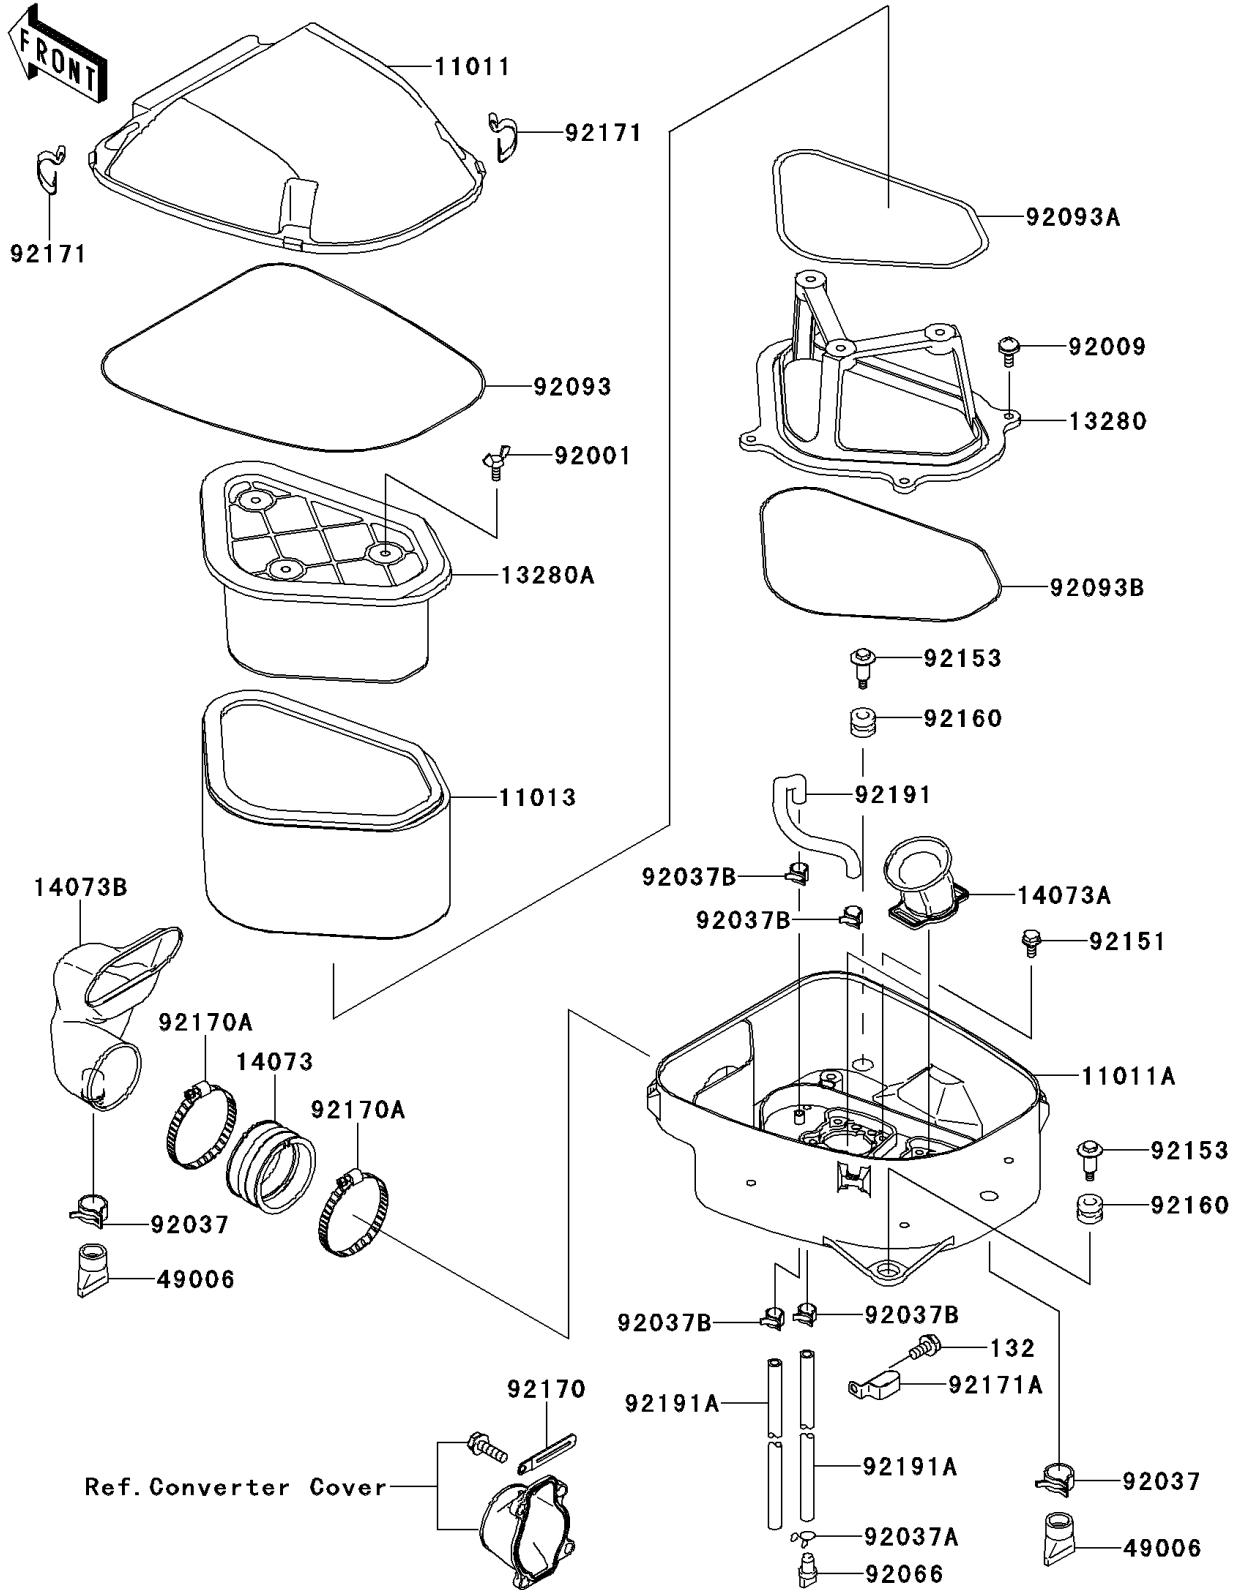

# 2007 KFX700 PARTS DIAGRAM

Air Cleaner

E1130

## 2007 KFX700 PARTS LIST

### Air Cleaner

ITEM NAME	PART NUMBER	QUANTITY
BOLT-FLANGED-SMALL,6X12 (Ref # 132)	132BD0612	1
CASE-AIR FILTER,UPP (Ref # 11011)	11011-0046	1
CASE-AIR FILTER,LWR (Ref # 11011A)	11011-0047	1
ELEMENT-AIR FILTER (Ref # 11013)	11013-0001	1
HOLDER (Ref # 13280)	13280-0111	1
HOLDER (Ref # 13280A)	13280-1272	1
DUCT,JOINT (Ref # 14073)	14073-1775	1
DUCT,AIR FANNEL (Ref # 14073A)	14073-1830	2
DUCT, INTAKE (Ref # 14073B)	14073-1849	1
BOOT (Ref # 49006)	49006-1292	2
BOLT,WING,6X15 (Ref # 92001)	92001-1703	3
SCREW,6X16 (Ref # 92009)	92009-1621	4
CLAMP,HOSE CLIP (Ref # 92037)	92037-1460	2
CLAMP,TUBE (Ref # 92037A)	92037-147	1
CLAMP,TUBE (Ref # 92037B)	92037-1505	4
PLUG,DRAIN (Ref # 92066)	92066-1211	1
SEAL,AIR FILTER CASE (Ref # 92093)	92093-1522	1
SEAL,HOLDER-HOLDER (Ref # 92093A)	92093-1569	1
SEAL (Ref # 92093B)	92093-1570	1
BOLT,FLANGED,5X12 (Ref # 92151)	92151-1305	8
BOLT,FLANGED,6X28.7 (Ref # 92153)	92153-1052	2
DAMPER (Ref # 92160)	92160-1594	2
CLAMP (Ref # 92170)	92170-1514	1
CLAMP (Ref # 92170A)	92170-1764	2
CLAMP,AIR FILTER CASE (Ref # 92171)	92171-1394	4
CLAMP,AIR VENT (Ref # 92171A)	92171-1522	1
TUBE,7X11X210 (Ref # 92191)	92191-1494	1
TUBE,7X11X470 (Ref # 92191A)	92191-1531	2