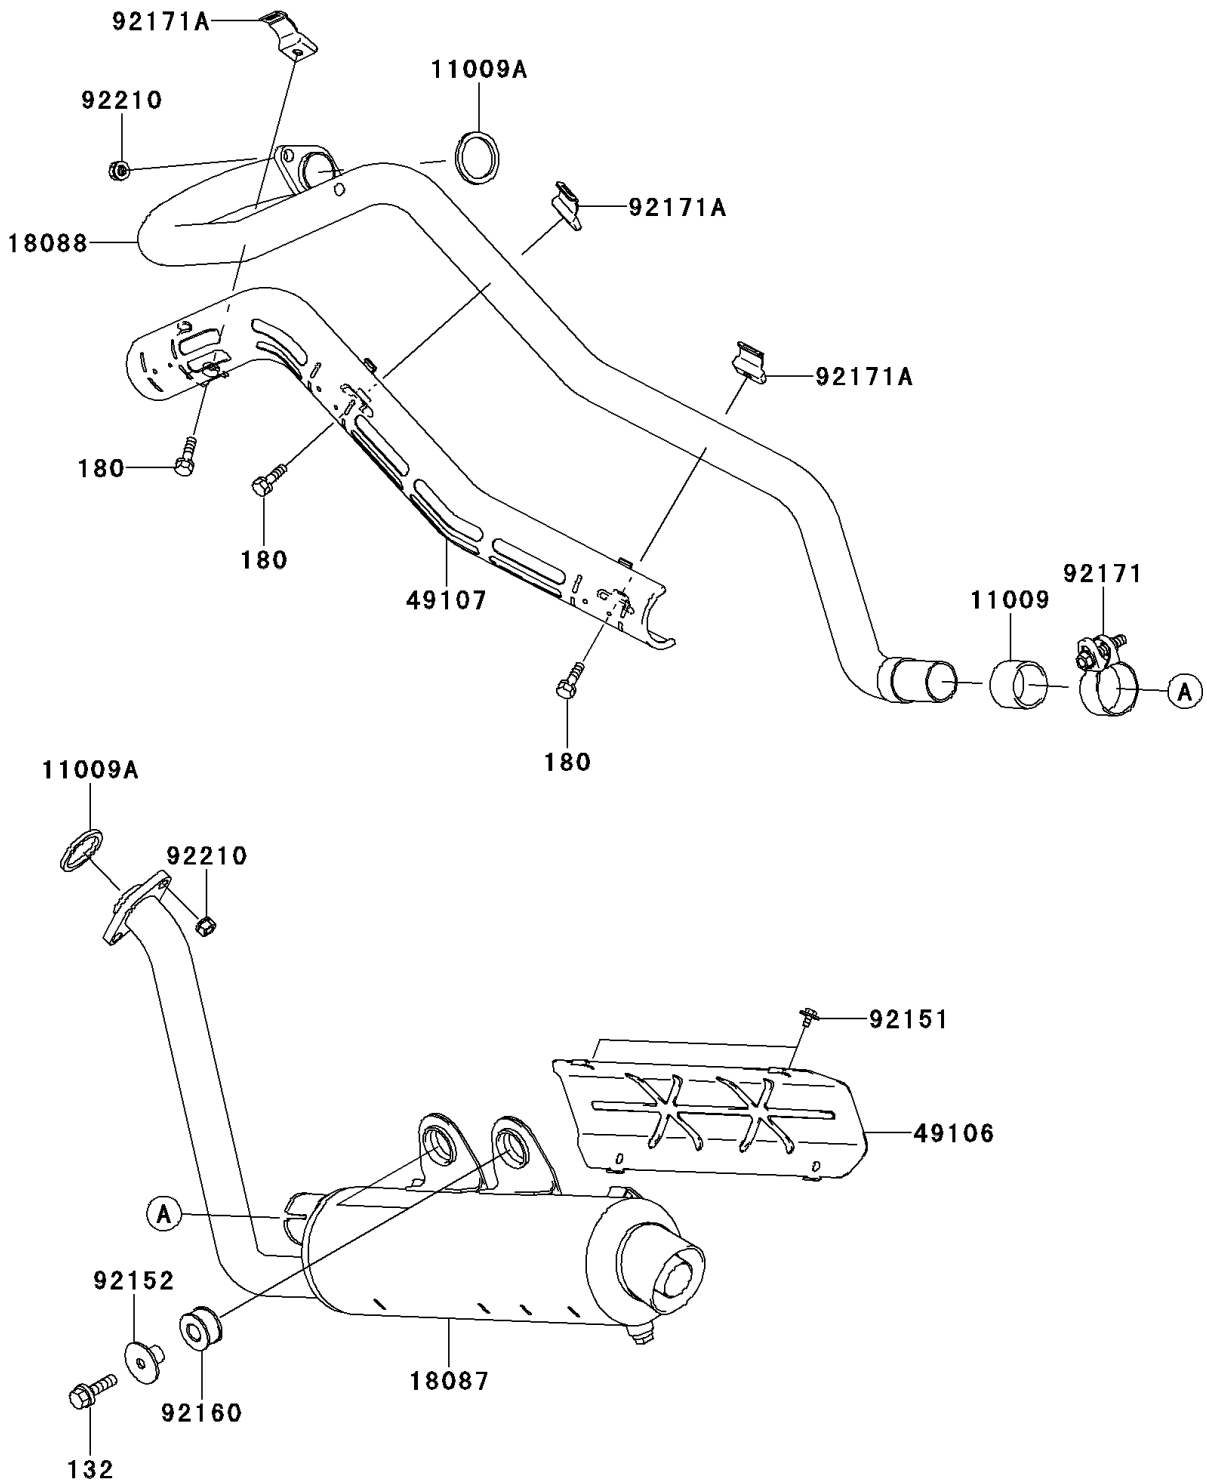

2007 KFX700 PARTS DIAGRAM

Muffler(s)

E1140

2007 KFX700 PARTS LIST

Muffler(s)

ITEM NAME	PART NUMBER	QUANTITY
BOLT-FLANGED-SMALL,8X30 (Ref # 132)	132BD0830	2
BOLT-UPSET-WS,6X20 (Ref # 180)	180BD0620	3
GASKET,MUFFLER CONNECTING (Ref # 11009)	11009-1865	1
GASKET,EXHAUST HOLDER (Ref # 11009A)	11009-1894	2
MUFFLER (Ref # 18087)	18087-0006	1
PIPE-EXHAUST (Ref # 18088)	18088-1222	1
COVER-MUFFLER (Ref # 49106)	49106-1293	1
COVER-EXHAUST PIPE (Ref # 49107)	49107-1226	1
BOLT,UPSET-WP,6X12 (Ref # 92151)	92151-1944	4
COLLAR,MUFFLER (Ref # 92152)	92152-1152	2
DAMPER,MUFFLER (Ref # 92160)	92160-1990	2
CLAMP (Ref # 92171)	92171-1330	1
CLAMP (Ref # 92171A)	92171-1357	3
NUT,8MM (Ref # 92210)	92210-1242	4