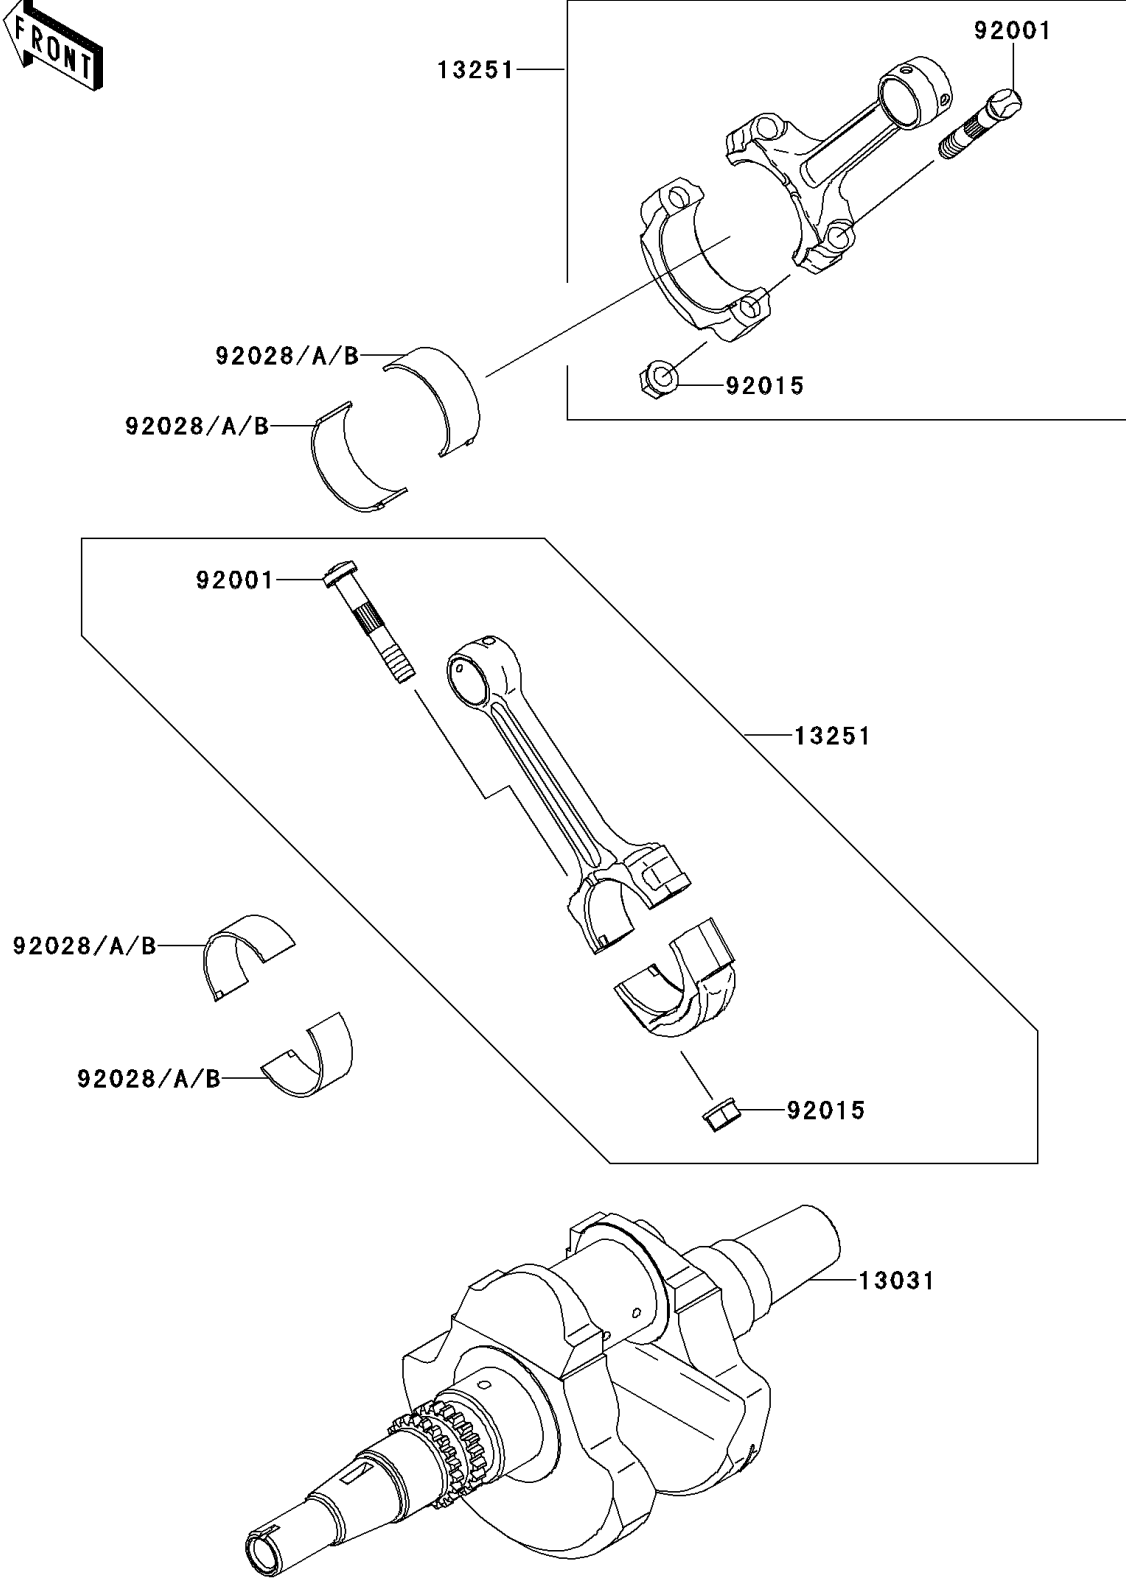

2007 KFX700 PARTS DIAGRAM

Crankshaft

E1321

2007 KFX700 PARTS LIST

Crankshaft

ITEM NAME	PART NUMBER	QUANTITY
CRANKSHAFT-COMP (Ref # 13031)	13031-0079	1
ROD-ASSY-CONNECTING (Ref # 13251)	13251-1143	2
BOLT,CONNECTING ROD (Ref # 92001)	92001-1980	4
NUT,FLANGED,8MM (Ref # 92015)	92015-1311	4
BUSHING,CONNECTING ROD,GREEN (Ref # 92028)	92028-1961	AR
BUSHING,CONNECTING ROD,YELLOW (Ref # 92028A)	92028-1962	4
BUSHING,CONNECTING ROD,BROWN (Ref # 92028B)	92028-1963	AR