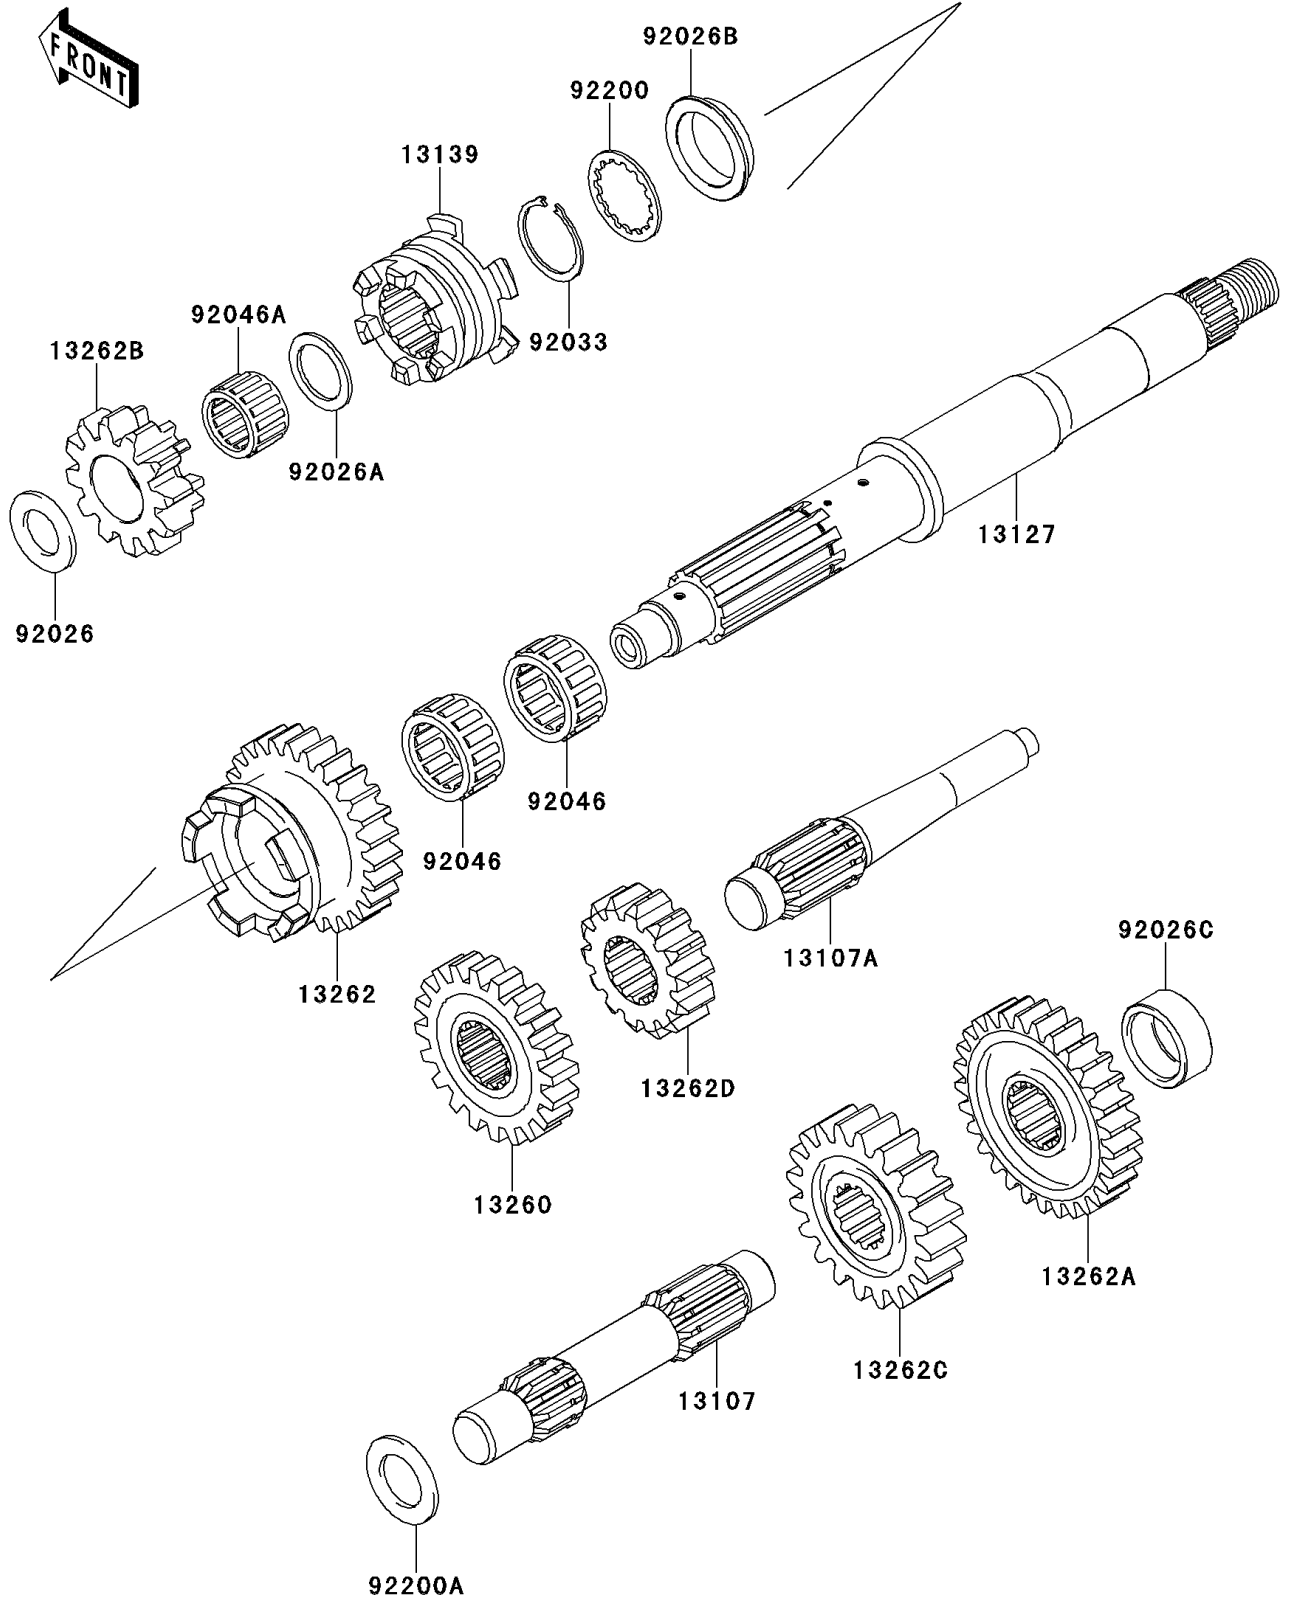

2007 KFX700 PARTS DIAGRAM

Transmission

E1361

2007 KFX700 PARTS LIST

Transmission

ITEM NAME	PART NUMBER	QUANTITY
SHAFT,COUNTER (Ref # 13107)	13107-1436	1
SHAFT,REVERSE,IDLE (Ref # 13107A)	13107-1437	1
SHAFT-TRANSMISSION INPUT (Ref # 13127)	13127-1282	1
SHIFTER (Ref # 13139)	13139-0003	1
GEAR,DRIVEN REVERSE,16T (Ref # 13260)	13260-1873	1
GEAR,INPUT HIGH,27T (Ref # 13262)	13262-0002	1
GEAR,DRIVEN HIGH,29T (Ref # 13262A)	13262-0015	1
GEAR,INPUT REVERSE,12T (Ref # 13262B)	13262-0235	1
GEAR,OUTPUT DRIVE,20T (Ref # 13262C)	13262-1052	1
GEAR,OUTPUT REVERSE,14T (Ref # 13262D)	13262-1053	1
SPACER,17.3X30X2.0 (Ref # 92026)	92026-1415	1
SPACER,21.2X29X1.6 (Ref # 92026A)	92026-1568	1
SPACER,28X39X8 (Ref # 92026B)	92026-1629	1
SPACER,25X32X13 (Ref # 92026C)	92026-1630	1
RING-SNAP,25.9X30.6X1.2 (Ref # 92033)	92033-1037	1
BEARING-NEEDLE,FWF-283317 (Ref # 92046)	92046-1278	2
BEARING-NEEDLE,REVERSE GEAR (Ref # 92046A)	92046-1279	1
WASHER,28.5X34.0X1.5 (Ref # 92200)	92200-1240	1
WASHER,20.3X33X2.0 (Ref # 92200A)	92200-1351	1