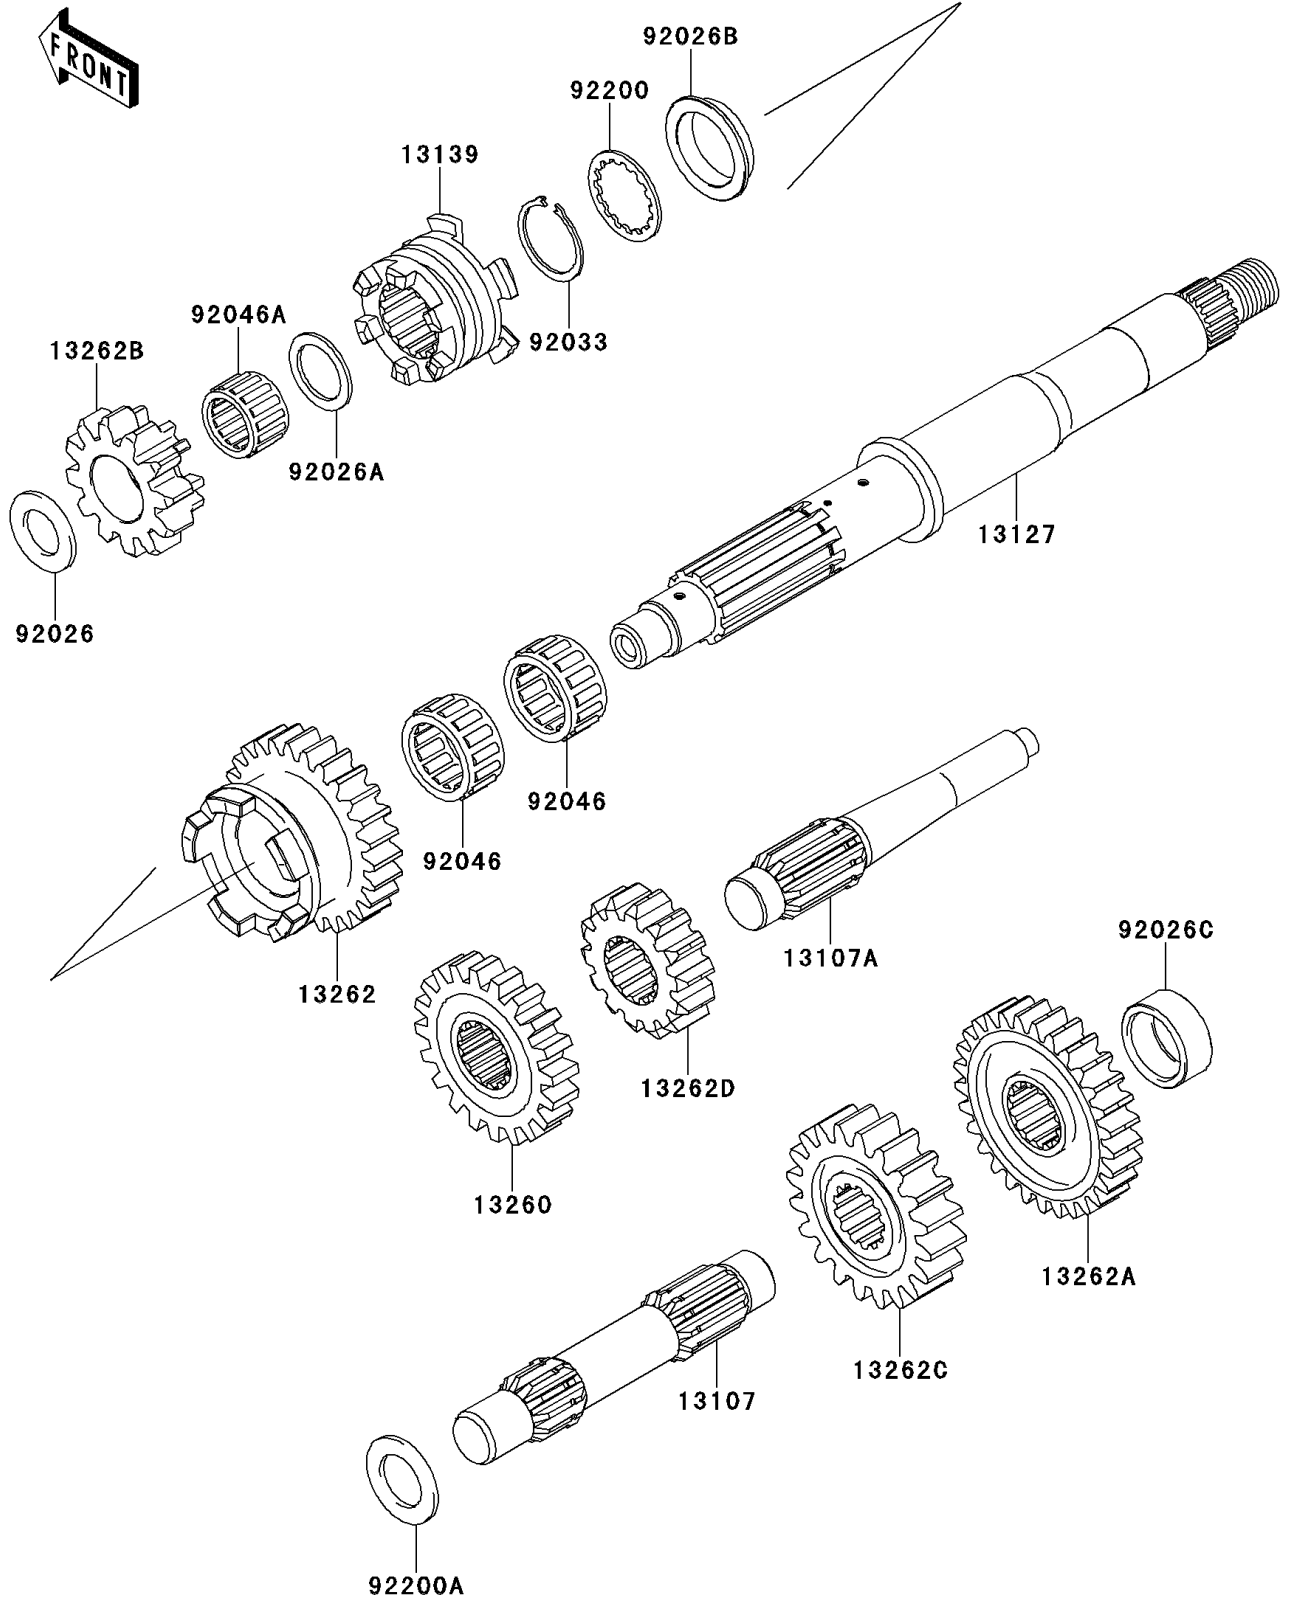

# 2007 KFX700 PARTS DIAGRAM

Transmission

E1361

## 2007 KFX700 PARTS LIST

### Transmission

ITEM NAME	PART NUMBER	QUANTITY
SHAFT,COUNTER (Ref # 13107)	13107-1436	1
SHAFT,REVERSE,IDLE (Ref # 13107A)	13107-1437	1
SHAFT-TRANSMISSION INPUT (Ref # 13127)	13127-1282	1
SHIFTER (Ref # 13139)	13139-0003	1
GEAR,DRIVEN REVERSE,16T (Ref # 13260)	13260-1873	1
GEAR,INPUT HIGH,27T (Ref # 13262)	13262-0002	1
GEAR,DRIVEN HIGH,29T (Ref # 13262A)	13262-0015	1
GEAR,INPUT REVERSE,12T (Ref # 13262B)	13262-0235	1
GEAR,OUTPUT DRIVE,20T (Ref # 13262C)	13262-1052	1
GEAR,OUTPUT REVERSE,14T (Ref # 13262D)	13262-1053	1
SPACER,17.3X30X2.0 (Ref # 92026)	92026-1415	1
SPACER,21.2X29X1.6 (Ref # 92026A)	92026-1568	1
SPACER,28X39X8 (Ref # 92026B)	92026-1629	1
SPACER,25X32X13 (Ref # 92026C)	92026-1630	1
RING-SNAP,25.9X30.6X1.2 (Ref # 92033)	92033-1037	1
BEARING-NEEDLE,FWF-283317 (Ref # 92046)	92046-1278	2
BEARING-NEEDLE,REVERSE GEAR (Ref # 92046A)	92046-1279	1
WASHER,28.5X34.0X1.5 (Ref # 92200)	92200-1240	1
WASHER,20.3X33X2.0 (Ref # 92200A)	92200-1351	1