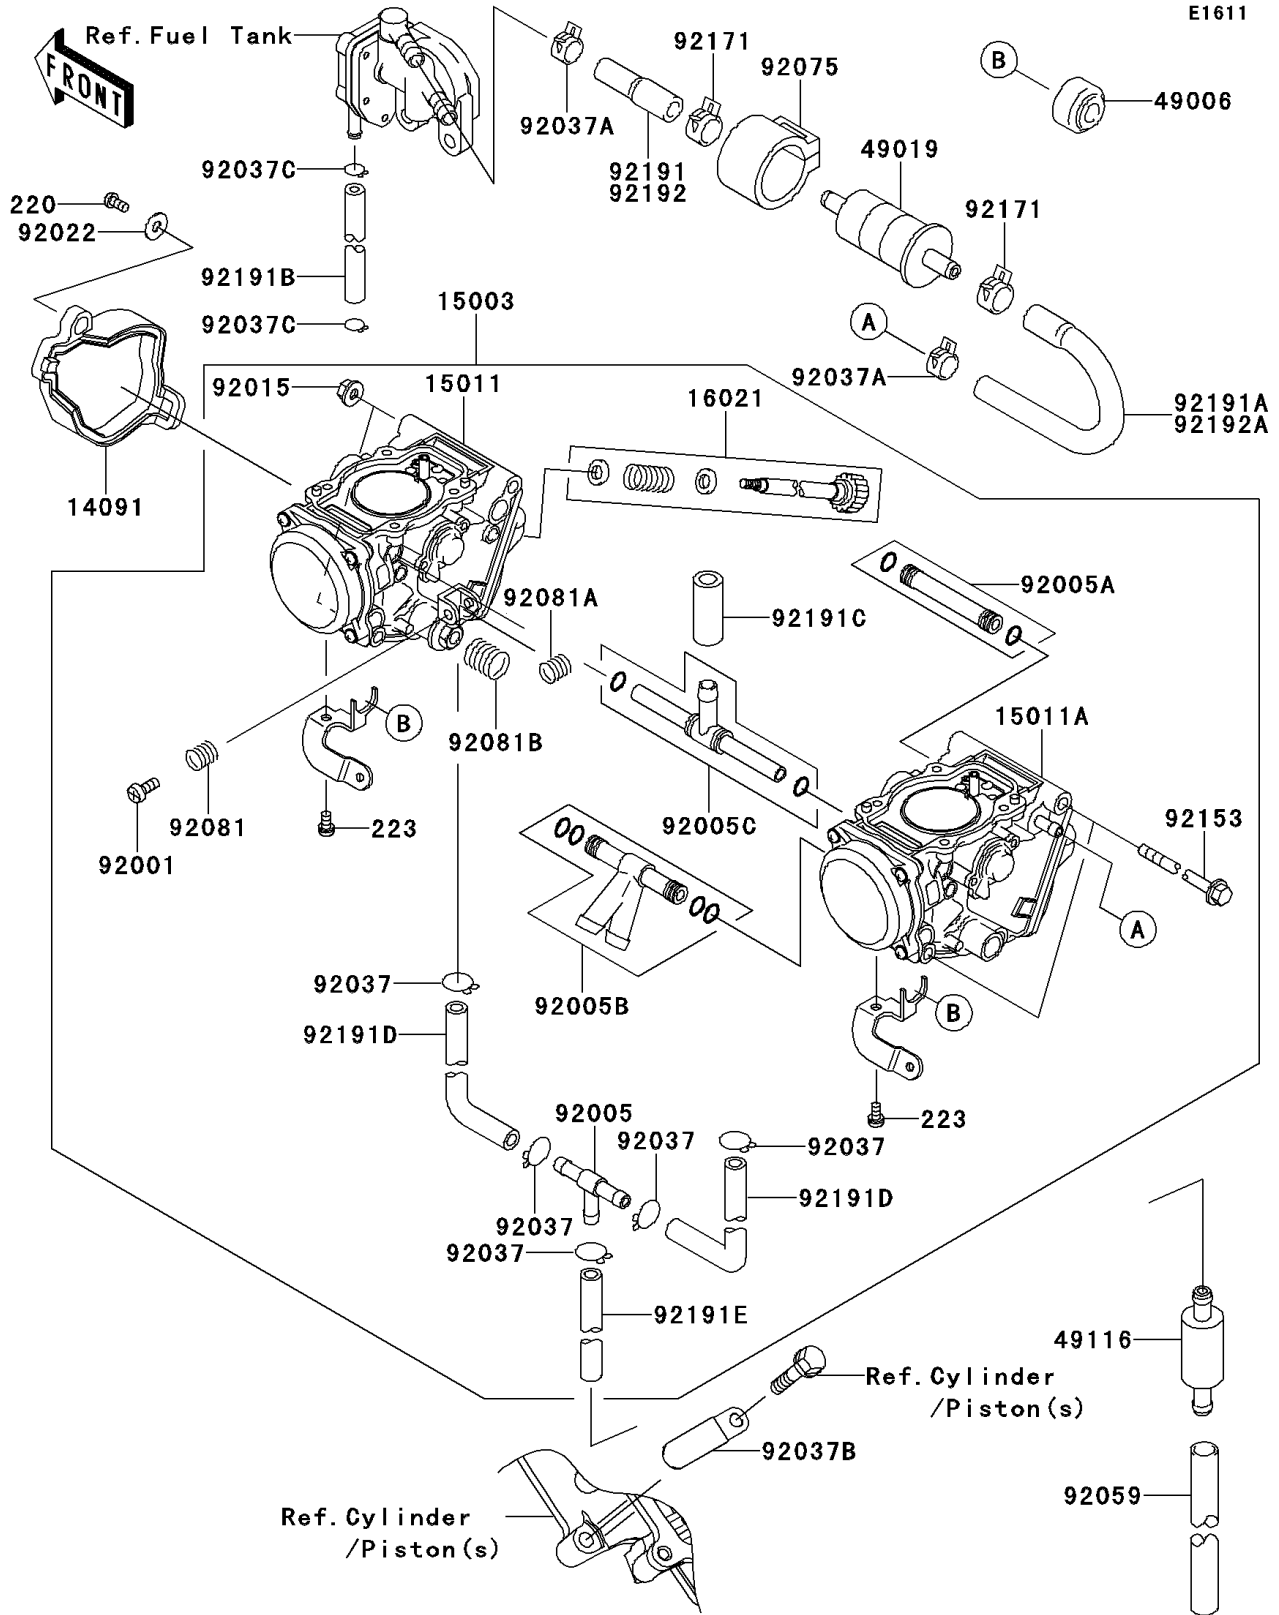

# 2006 KFX700 PARTS DIAGRAM

Carburetor

## 2006 KFX700 PARTS LIST

### Carburetor

ITEM NAME	PART NUMBER	QUANTITY
SCREW-PAN-CROS,4X8 (Ref # 220)	220AA0408	1
SCREW-PAN-WS-CROS,4X8 (Ref # 223)	223AA0408	2
COVER,THROTTLE CABLE (Ref # 14091)	14091-1196	1
CARBURETOR-ASSY (Ref # 15003)	15003-0094	1
CARBURETOR,FR (Ref # 15011)	15011-0015	1
CARBURETOR,RR (Ref # 15011A)	15011-0016	1
SCREW-THROTTLE STOP (Ref # 16021)	16021-1223	1
BOOT,STARTER CABLE (Ref # 49006)	49006-1353	2
FILTER-FUEL (Ref # 49019)	49019-1055	1
VALVE-ASSY (Ref # 49116)	49116-1126	1
BOLT,THROTTLE ADJUST (Ref # 92001)	92001-1998	1
FITTING,FUEL,T-TYPE (Ref # 92005)	92005-1112	1
FITTING (Ref # 92005A)	92005-1375	1
FITTING (Ref # 92005B)	92005-1376	1
FITTING (Ref # 92005C)	92005-1385	1
NUT,FLANGED,5MM (Ref # 92015)	92015-1259	2
WASHER,5.2X13X1 (Ref # 92022)	92022-1380	1
CLAMP,TUBE (Ref # 92037)	92037-1201	5
CLAMP,TUBE (Ref # 92037A)	92037-1505	2
CLAMP,L=45 (Ref # 92037B)	92037-1539	1
CLAMP (Ref # 92037C)	92037-1610	2
TUBE,7X10X100 (Ref # 92059)	92059-1736	1
DAMPER,FUEL FILTER (Ref # 92075)	92075-1853	1
SPRING (Ref # 92081)	92081-1620	1
SPRING,THROTTLE ADJUST LWR (Ref # 92081A)	92081-1621	1
SPRING,THROTTLE ADJUST CNT (Ref # 92081B)	92081-1622	1
BOLT,5X143 (Ref # 92153)	92153-1068	2
CLAMP (Ref # 92171)	92171-0515	2
TUBE,TAP-FUEL FILTER (Ref # 92191)	92191-0017	1

### Carburetor

ITEM NAME	PART NUMBER	QUANTITY
TUBE,FUEL FILTER-CARBURETOR (Ref # 92191A)	92191-0018	1
TUBE,4X9X130 (Ref # 92191B)	92191-1251	1
TUBE,7X11X25 (Ref # 92191C)	92191-1672	1
TUBE,4.5X8X65 (Ref # 92191D)	92191-1673	2
TUBE,4.5X8X420 (Ref # 92191E)	92191-1674	1