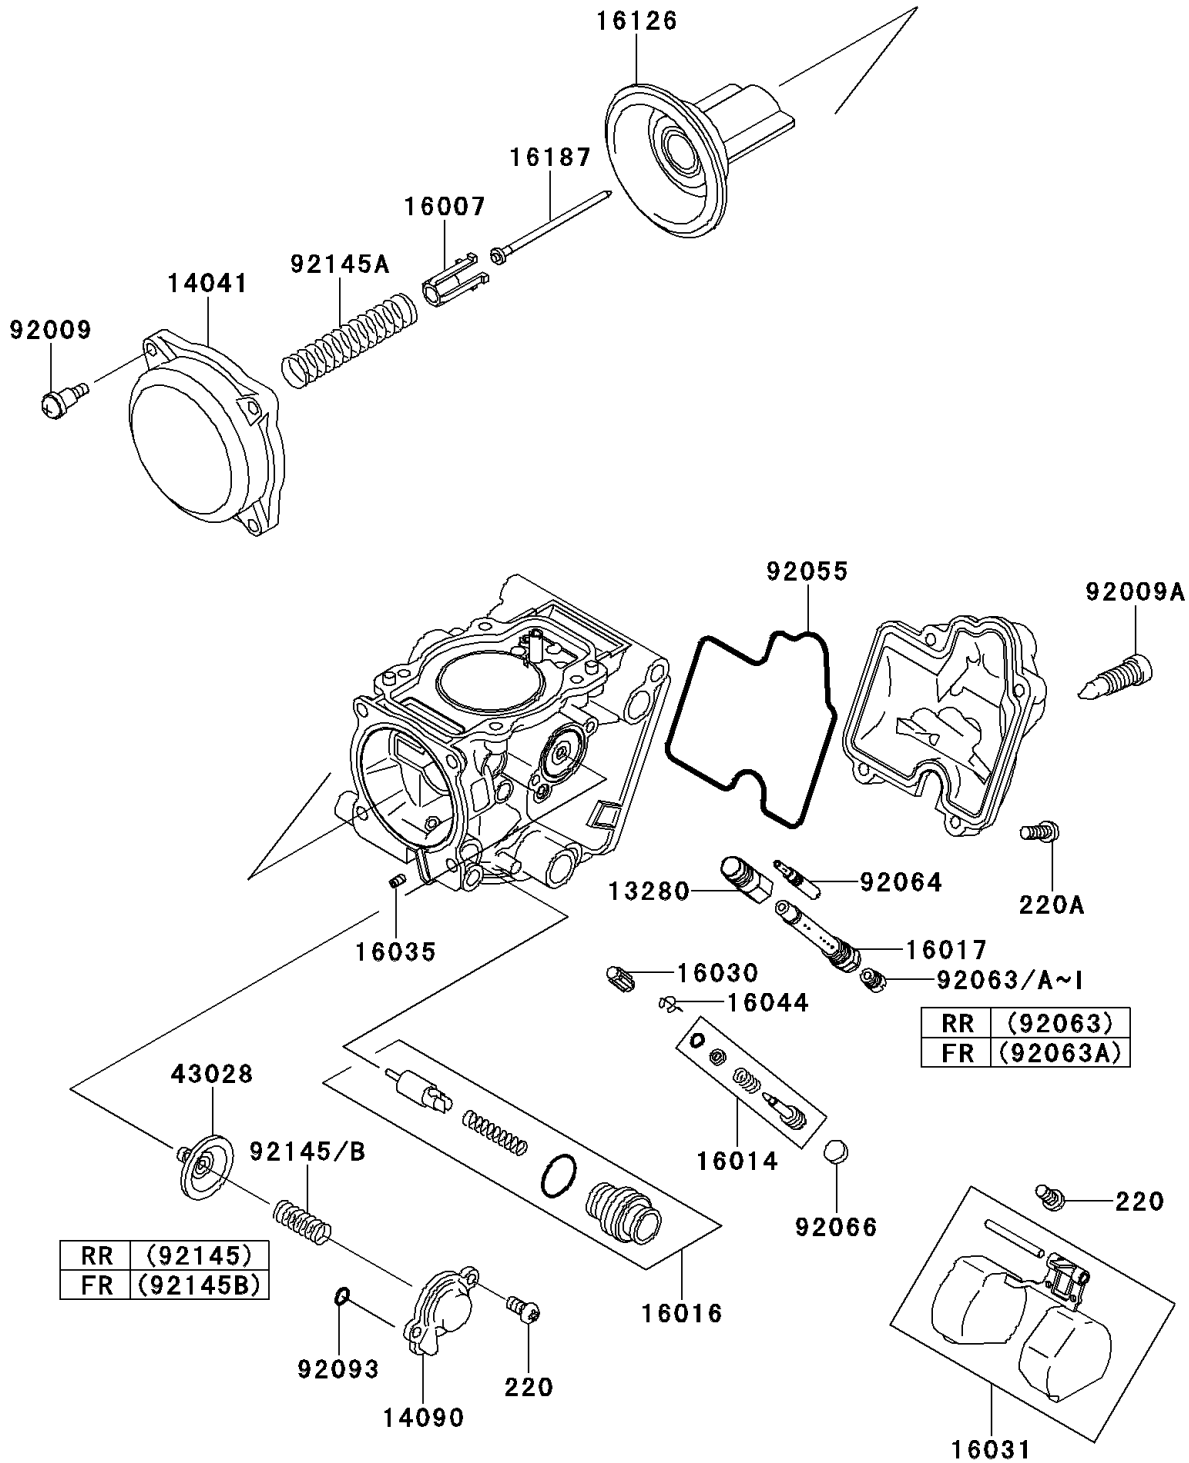

2007 KFX700 PARTS DIAGRAM

Carburetor Parts

E1612

2007 KFX700 PARTS LIST

Carburetor Parts

ITEM NAME	PART NUMBER	QUANTITY
HOLDER,JET (Ref # 13280)	13280-1096	2
CAP-CHAMBER,MIXING (Ref # 14041)	14041-1090	2
COVER,AIR CUT VALVE (Ref # 14090)	14090-1984	2
SEAT-SPRING,THROTTLE VALVE (Ref # 16007)	16007-1120	2
SCREW-PILOT AIR (Ref # 16014)	16014-1105	2
PLUNGER (Ref # 16016)	16016-1117	2
JET-NEEDLE (Ref # 16017)	16017-1441	2
VALVE-FLOAT (Ref # 16030)	16030-1007	2
FLOAT (Ref # 16031)	16031-1097	2
JET-AIR,LEAK (Ref # 16035)	16035-1055	2
CLAMP,FLOAT VALVE (Ref # 16044)	16044-007	2
VALVE,VACUUM (Ref # 16126)	16126-1226	2
NEEDLE-JET,NBZH (Ref # 16187)	16187-0021	2
DIAPHRAGM,AIR CUT VALVE (Ref # 43028)	43028-1085	2
SCREW,4X4.4 (Ref # 92009)	92009-1549	8
SCREW,DRAIN,6X0.75 (Ref # 92009A)	92009-1551	2
RING-O,FLOAT CHAMBER (Ref # 92055)	92055-1589	2
JET-MAIN,#140 (Ref # 92063)	92063-1013	1
JET-MAIN,#135 (Ref # 92063A)	92063-1014	1
JET-MAIN,#138 (Ref # 92063B)	92063-1015	AR
JET-MAIN,#142 (Ref # 92063C)	92063-1016	AR
JET-MAIN,#145 (Ref # 92063D)	92063-1017	AR
JET-MAIN,#125 (Ref # 92063E)	92063-1069	AR
JET-MAIN,#120 (Ref # 92063F)	92063-1072	AR
JET-MAIN,#128 (Ref # 92063G)	92063-1074	AR
JET-MAIN,#130 (Ref # 92063H)	92063-1075	AR
JET-MAIN,#132 (Ref # 92063I)	92063-1076	AR
JET-PILOT,#40 (Ref # 92064)	92064-0005	2
PLUG,PILOT AIR SCREW,6.9X2 (Ref # 92066)	92066-1051	2

2007 KFX700 PARTS LIST

Carburetor Parts

ITEM NAME	PART NUMBER	QUANTITY
SEAL,"U"RING (Ref # 92093)	92093-1046	2
SPRING,AIR CUT VALVE (Ref # 92145)	92145-0097	1
SPRING,VACUUM VALVE (Ref # 92145A)	92145-1227	2
SPRING,AIR CUT VALVE (Ref # 92145B)	92145-1450	1
SCREW-PAN-CROS,4X8 (Ref # 220)	220AA0408	6
SCREW-PAN-CROS,4X14 (Ref # 220A)	220AA0414	8