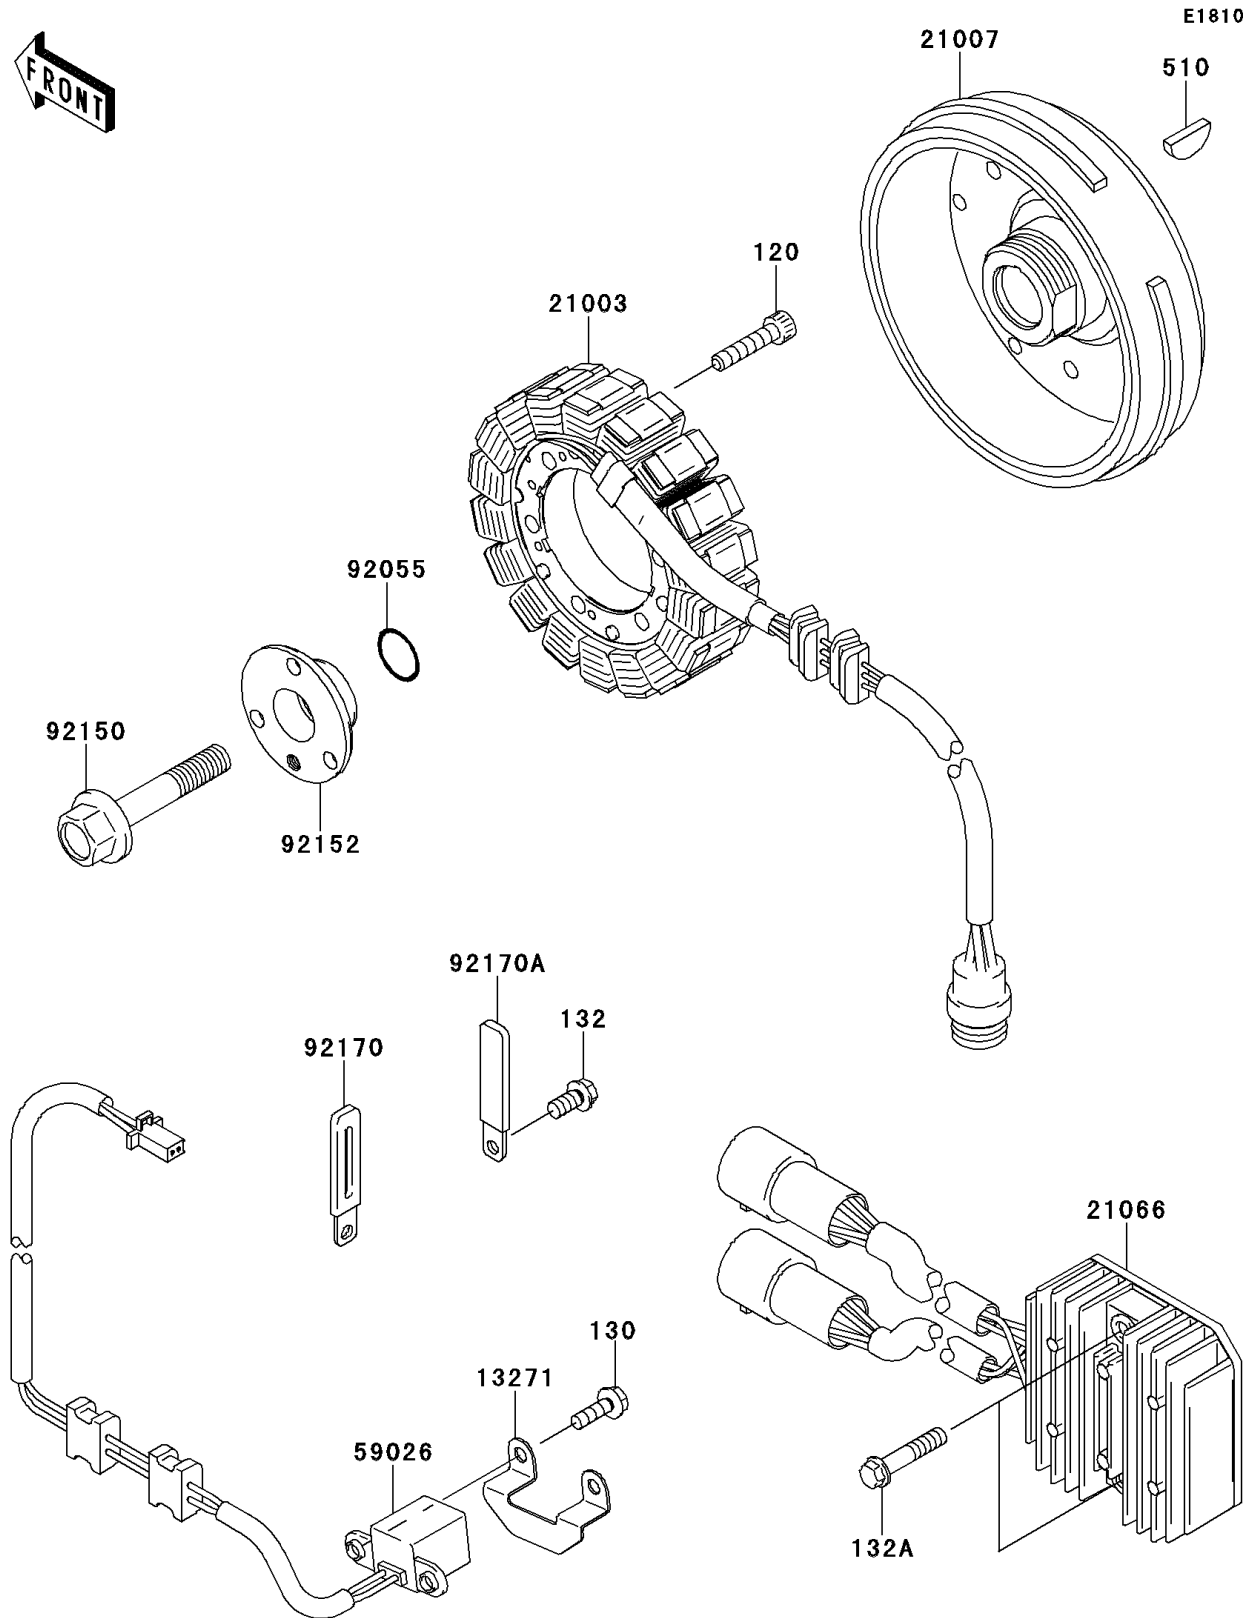

2007 KFX700 PARTS DIAGRAM

Generator

2007 KFX700 PARTS LIST

Generator

ITEM NAME	PART NUMBER	QUANTITY
BOLT-SOCKET,6X28 (Ref # 120)	120CA0628	3
BOLT-FLANGED,5X16 (Ref # 130)	130BA0516	2
BOLT-FLANGED-SMALL,6X12 (Ref # 132)	132BD0612	1
BOLT-FLANGED-SMALL,6X30 (Ref # 132A)	132BD0630	2
KEY-WOODRUFF (Ref # 510)	510A4200	1
PLATE (Ref # 13271)	13271-1369	1
STATOR (Ref # 21003)	21003-0003	1
ROTOR (Ref # 21007)	21007-1367	1
REGULATOR-VOLTAGE (Ref # 21066)	21066-1112	1
COIL-PULSING (Ref # 59026)	59026-1159	1
RING-O,19.8X2.2 (Ref # 92055)	92055-1215	1
BOLT,12X65 (Ref # 92150)	92150-1987	1
COLLAR,20X51X17 (Ref # 92152)	92152-1467	1
CLAMP (Ref # 92170)	92170-1514	1
CLAMP (Ref # 92170A)	92170-1925	1