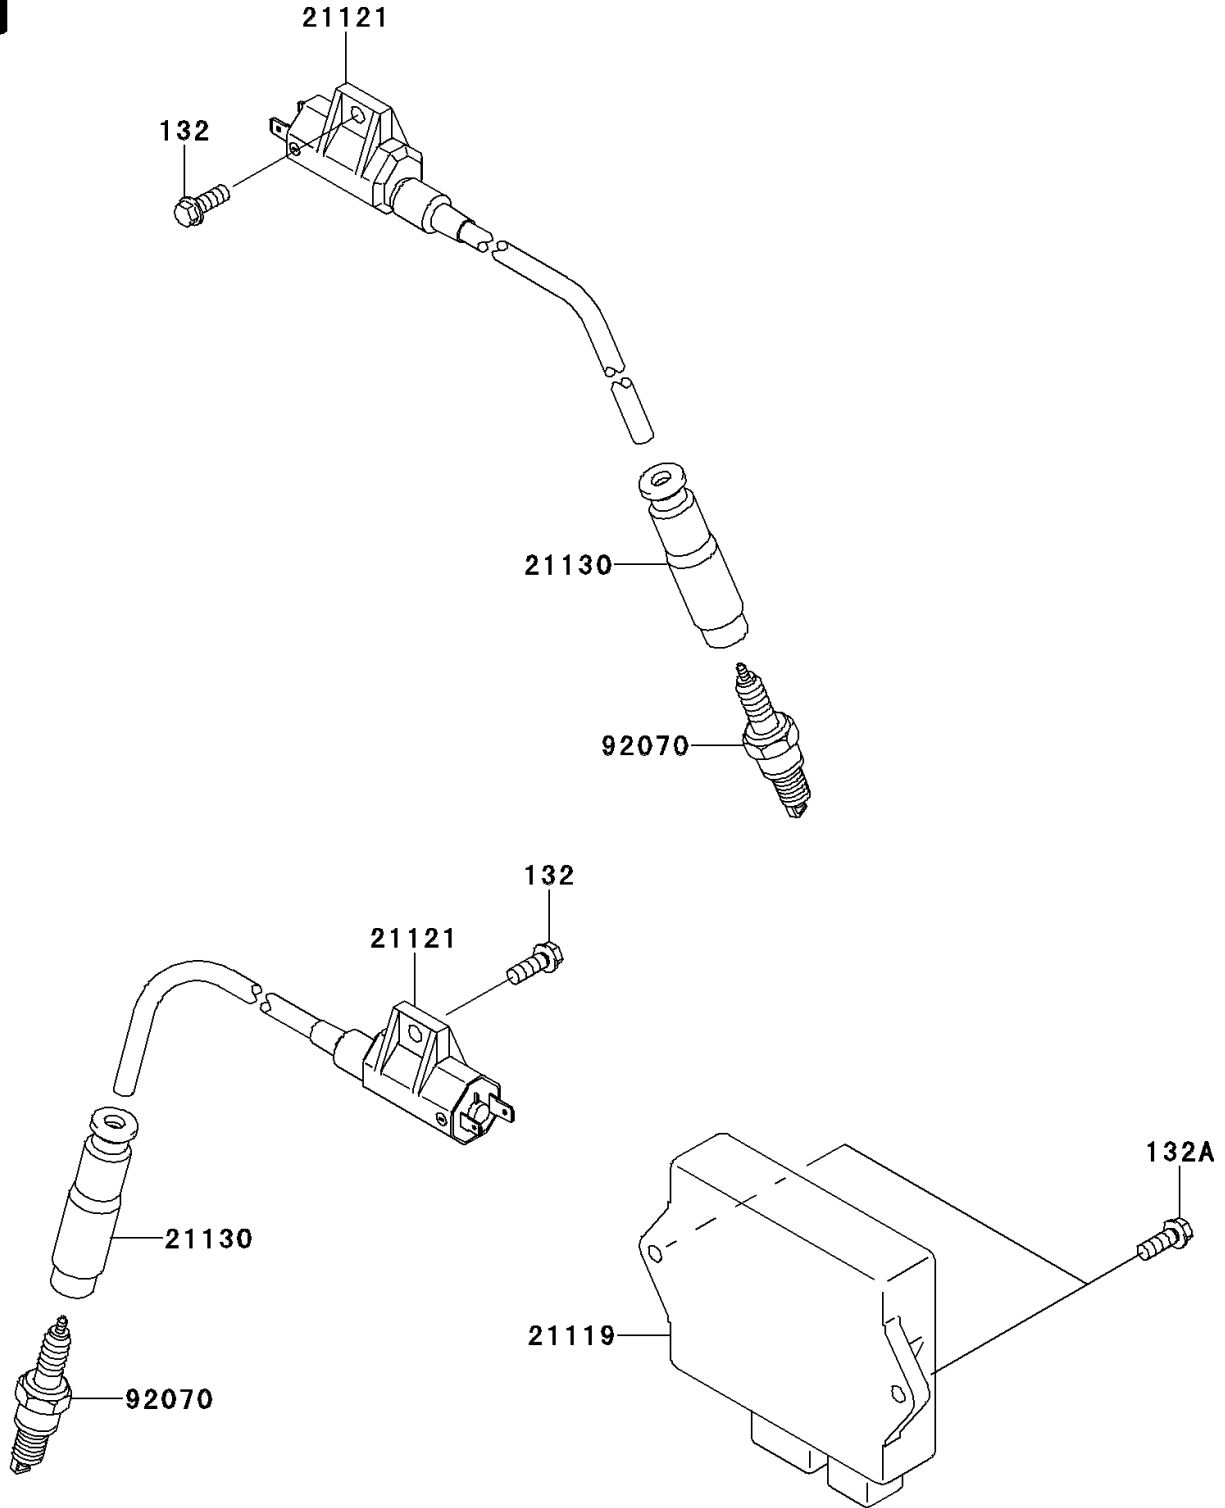

2007 KFX700 PARTS DIAGRAM

Ignition System

E1830

2007 KFX700 PARTS LIST

Ignition System

ITEM NAME	PART NUMBER	QUANTITY
BOLT-FLANGED-SMALL,6X16 (Ref # 132)	132BA0616	2
BOLT-FLANGED-SMALL,6X16 (Ref # 132A)	132BB0616	2
IGNITER (Ref # 21119)	21119-0032	1
COIL-IGNITION (Ref # 21121)	21121-1316	2
CAP-SPARK PLUG (Ref # 21130)	21130-1071	2
PLUG-SPARK,CR7E(NGK) (Ref # 92070)	92070-1209	2