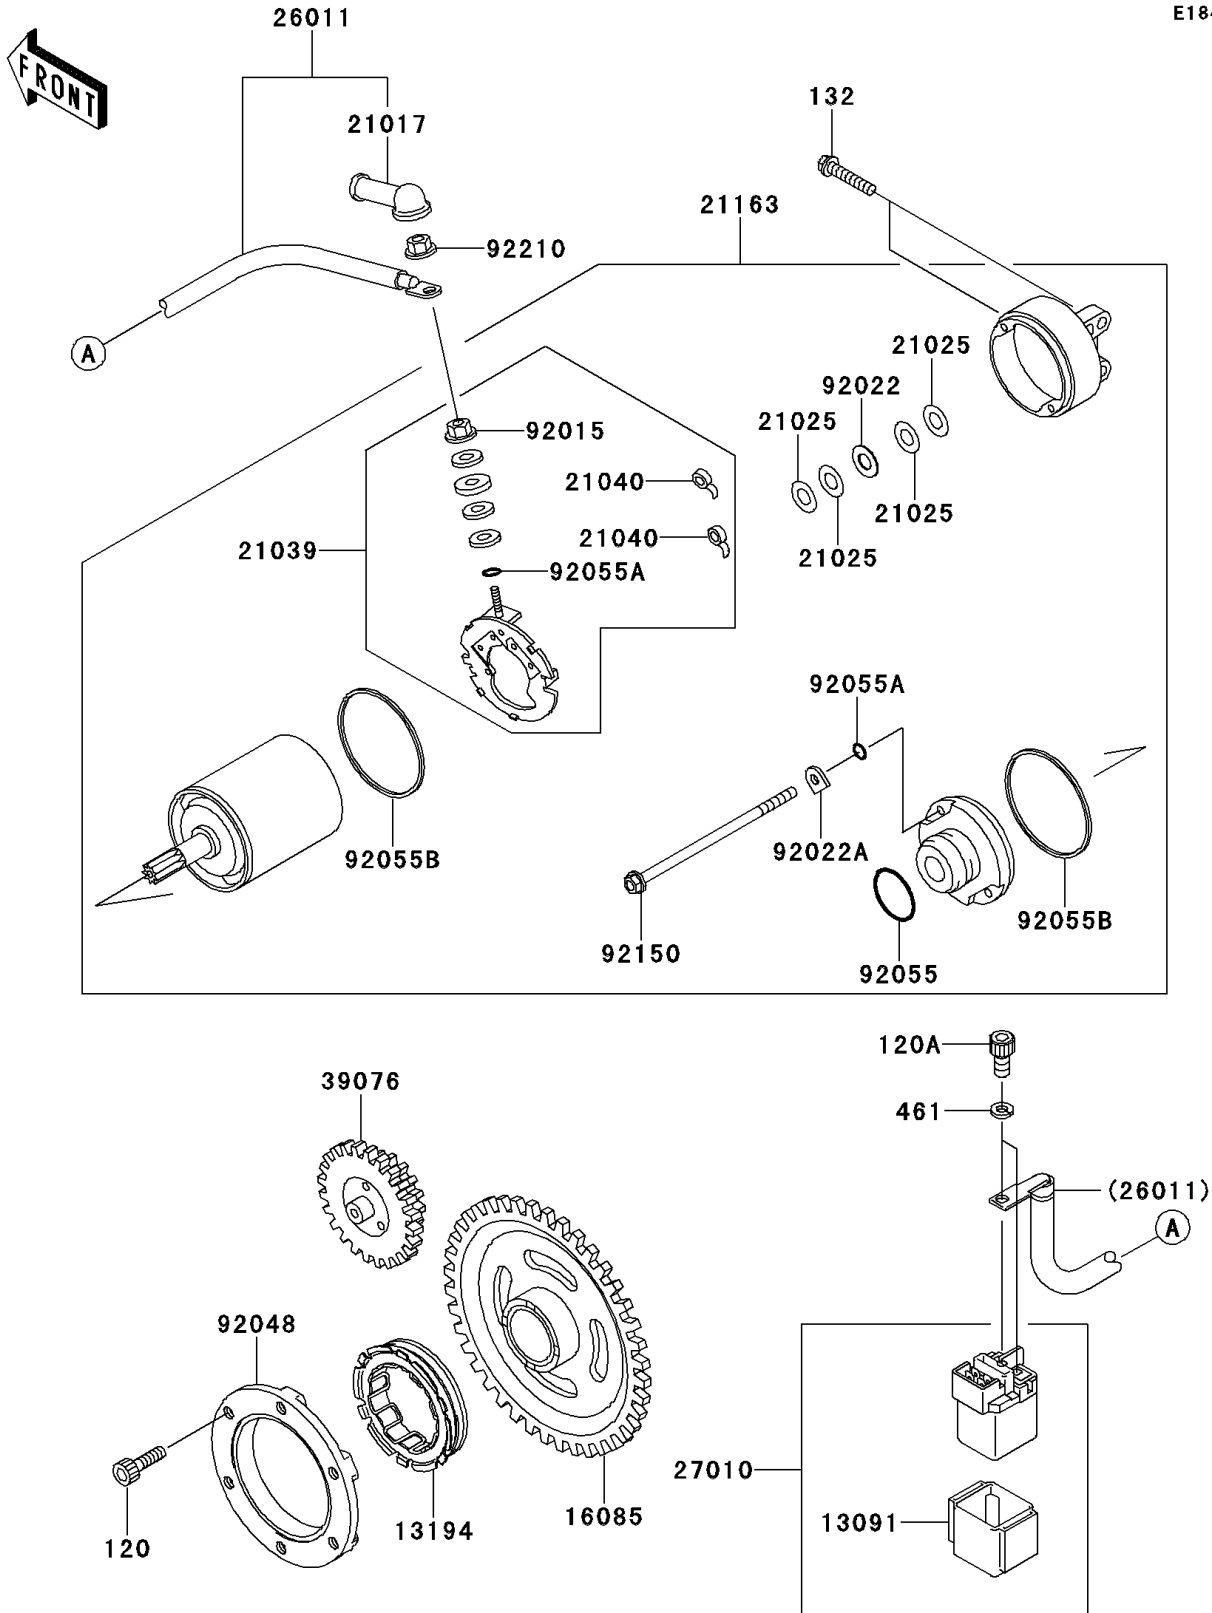

# 2007 KFX700 PARTS DIAGRAM

Starter Motor(A7F/A8F)

E1840A

### Starter Motor(A7F/A8F)

ITEM NAME	PART NUMBER	QUANTITY
BOLT-SOCKET,8X16 (Ref # 120)	120CA0816	6
BOLT-SOCKET,5X10 (Ref # 120A)	120CB0510	2
BOLT-FLANGED-SMALL,6X30 (Ref # 132)	132BD0630	2
WASHER-SPRING,5MM,BLACK (Ref # 461)	461DB0500	2
HOLDER (Ref # 13091)	13091-1992	1
CLUTCH-ONEWAY (Ref # 13194)	13194-1094	1
GEAR,STARTER (Ref # 16085)	16085-1238	1
GROMMET,STARTER TERMINAL (Ref # 21017)	21017-017	1
WASHER,9.1X18X0.2 (Ref # 21025)	21025-011	4
BRUSH,CARBON (Ref # 21039)	21039-1063	1
SPRING-BRUSH (Ref # 21040)	21040-1057	2
STARTER-ELECTRIC (Ref # 21163)	21163-1320	1
WIRE-LEAD (Ref # 26011)	26011-0112	1
SWITCH,MAGNETIC (Ref # 27010)	27010-1376	1
LIMITER,STARTER (Ref # 39076)	39076-0005	1
NUT,STARTER MOTOR (Ref # 92015)	92015-1476	1
WASHER,9.1X18X0.8 (Ref # 92022)	92022-1132	1
WASHER,LOCK,T=2.0 (Ref # 92022A)	92022-1458	2
RACE,ONE WAY CLUTCH (Ref # 92048)	92048-0002	1
RING-O (Ref # 92055)	92055-1276	1
RING-O,4.5X2.0 (Ref # 92055A)	92055-1370	3
RING-O,STARTER MOTOR (Ref # 92055B)	92055-1381	2
BOLT (Ref # 92150)	92150-1243	2
NUT,6MM (Ref # 92210)	92210-0188	1