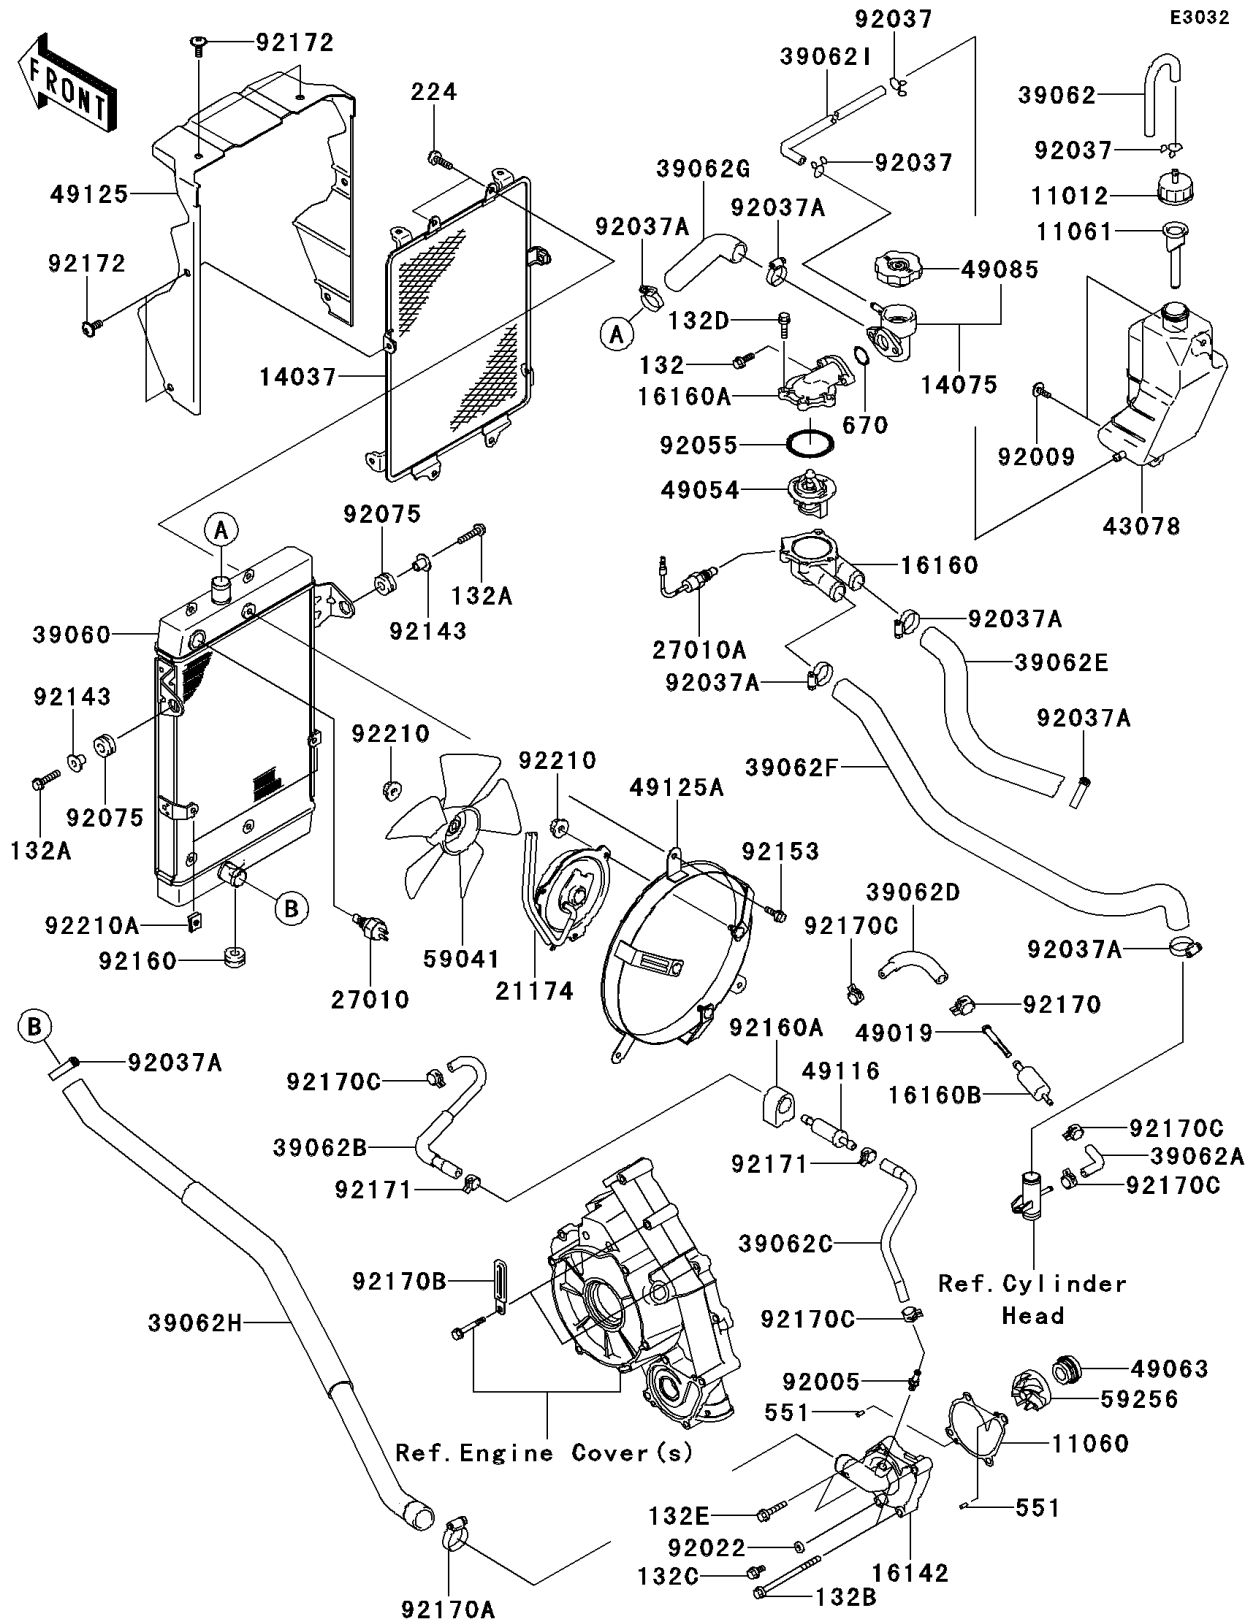

2007 KFX700 PARTS DIAGRAM

Radiator