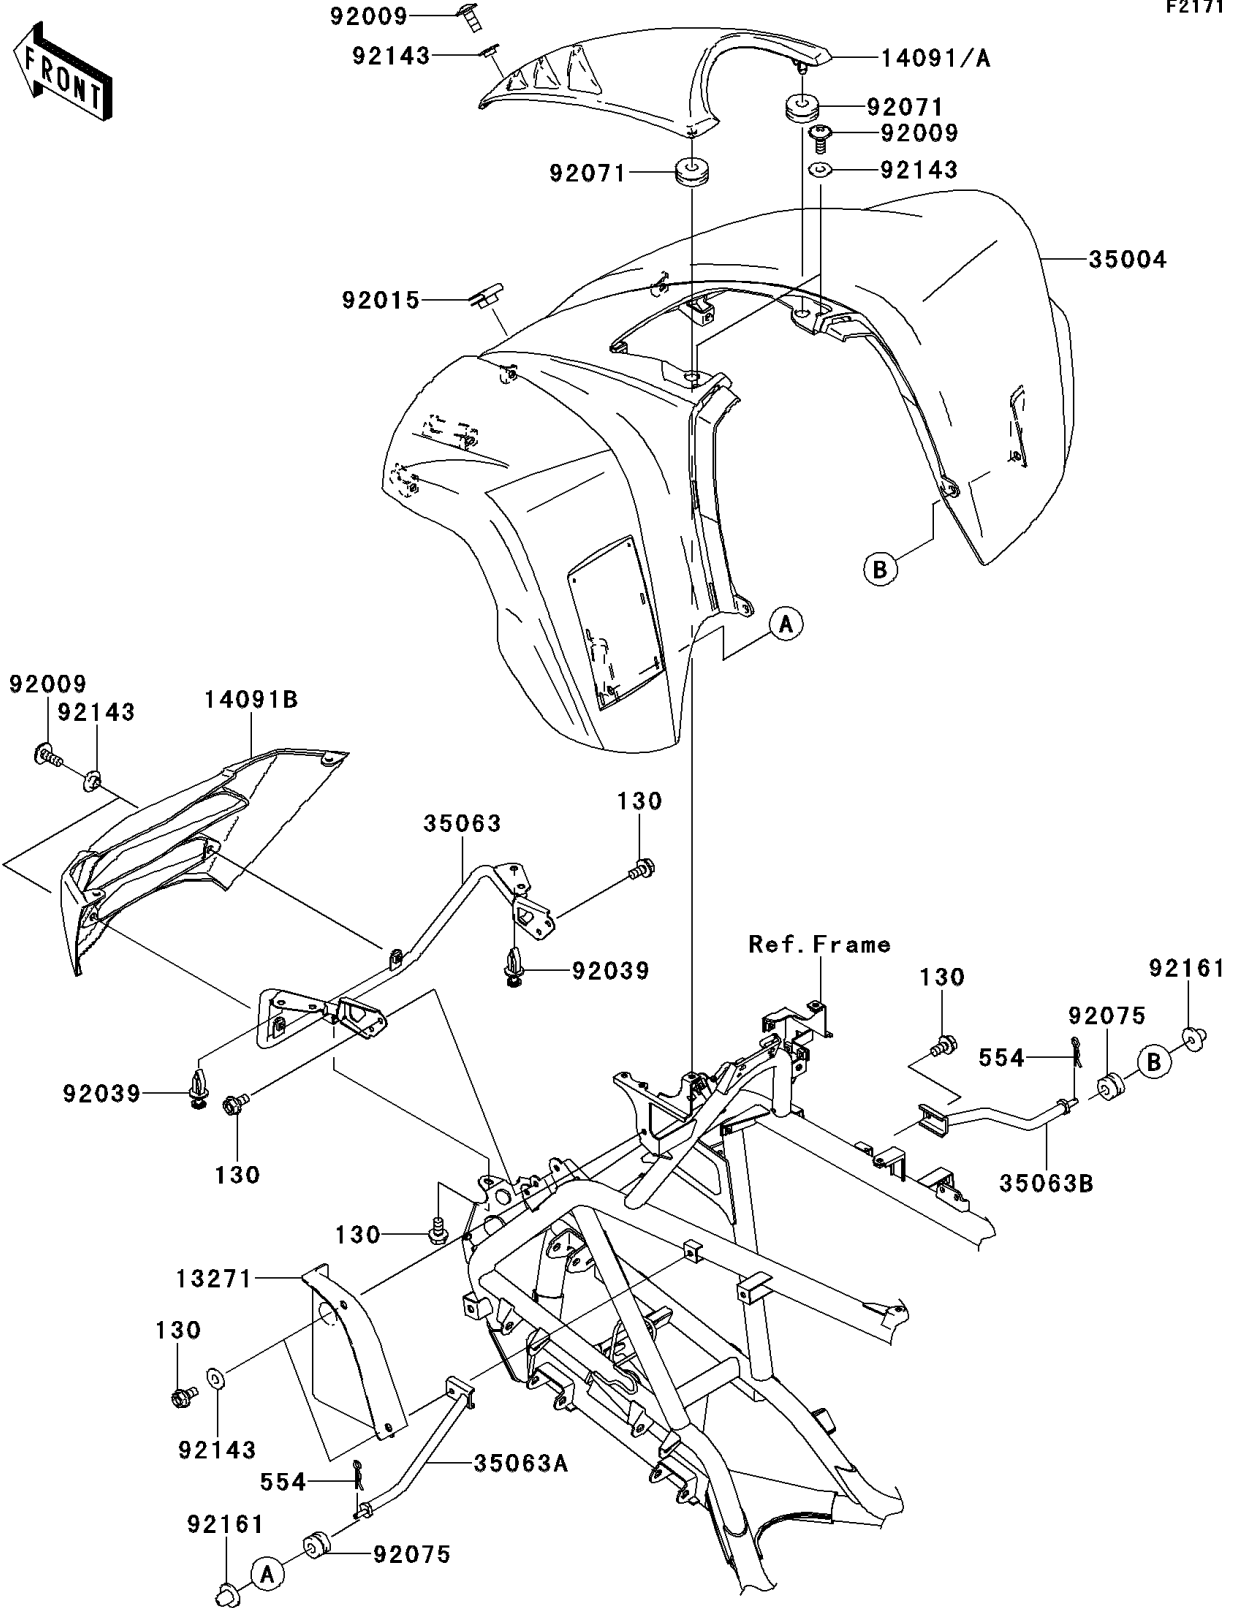

# 2006 KFX700 PARTS DIAGRAM

Front Fender(s)

F2171

## 2006 KFX700 PARTS LIST

### Front Fender(s)

ITEM NAME	PART NUMBER	QUANTITY
BOLT-FLANGED,6X12 (Ref # 130)	130BB0612	8
PIN-SNAP (Ref # 554)	554DA0600	2
PLATE,FRONT FENDER (Ref # 13271)	13271-0058	1
COVER,MAINTENANCE,BLACK (Ref # 14091A)	14091-1511-6D	1
COVER,FRONT GRILL,F.BLACK (Ref # 14091B)	14091-1524-6Z	1
FENDER-FRONT,L.GREEN (Ref # 35004)	35004-0014-290	1
STAY,FRONT GRILL (Ref # 35063)	35063-0067	1
STAY,FRONT FENDER,LH (Ref # 35063A)	35063-0139	1
STAY,FRONT FENDER,RH (Ref # 35063B)	35063-0140	1
SCREW,6X16 (Ref # 92009)	92009-1621	5
NUT,CLAMP,6MM (Ref # 92015)	92015-1678	1
RIVET (Ref # 92039)	92039-1229	2
GROMMET (Ref # 92071)	92071-1131	2
DAMPER (Ref # 92075)	92075-1435	2
COLLAR (Ref # 92143)	92143-1087	7
DAMPER (Ref # 92161)	92161-1160	2