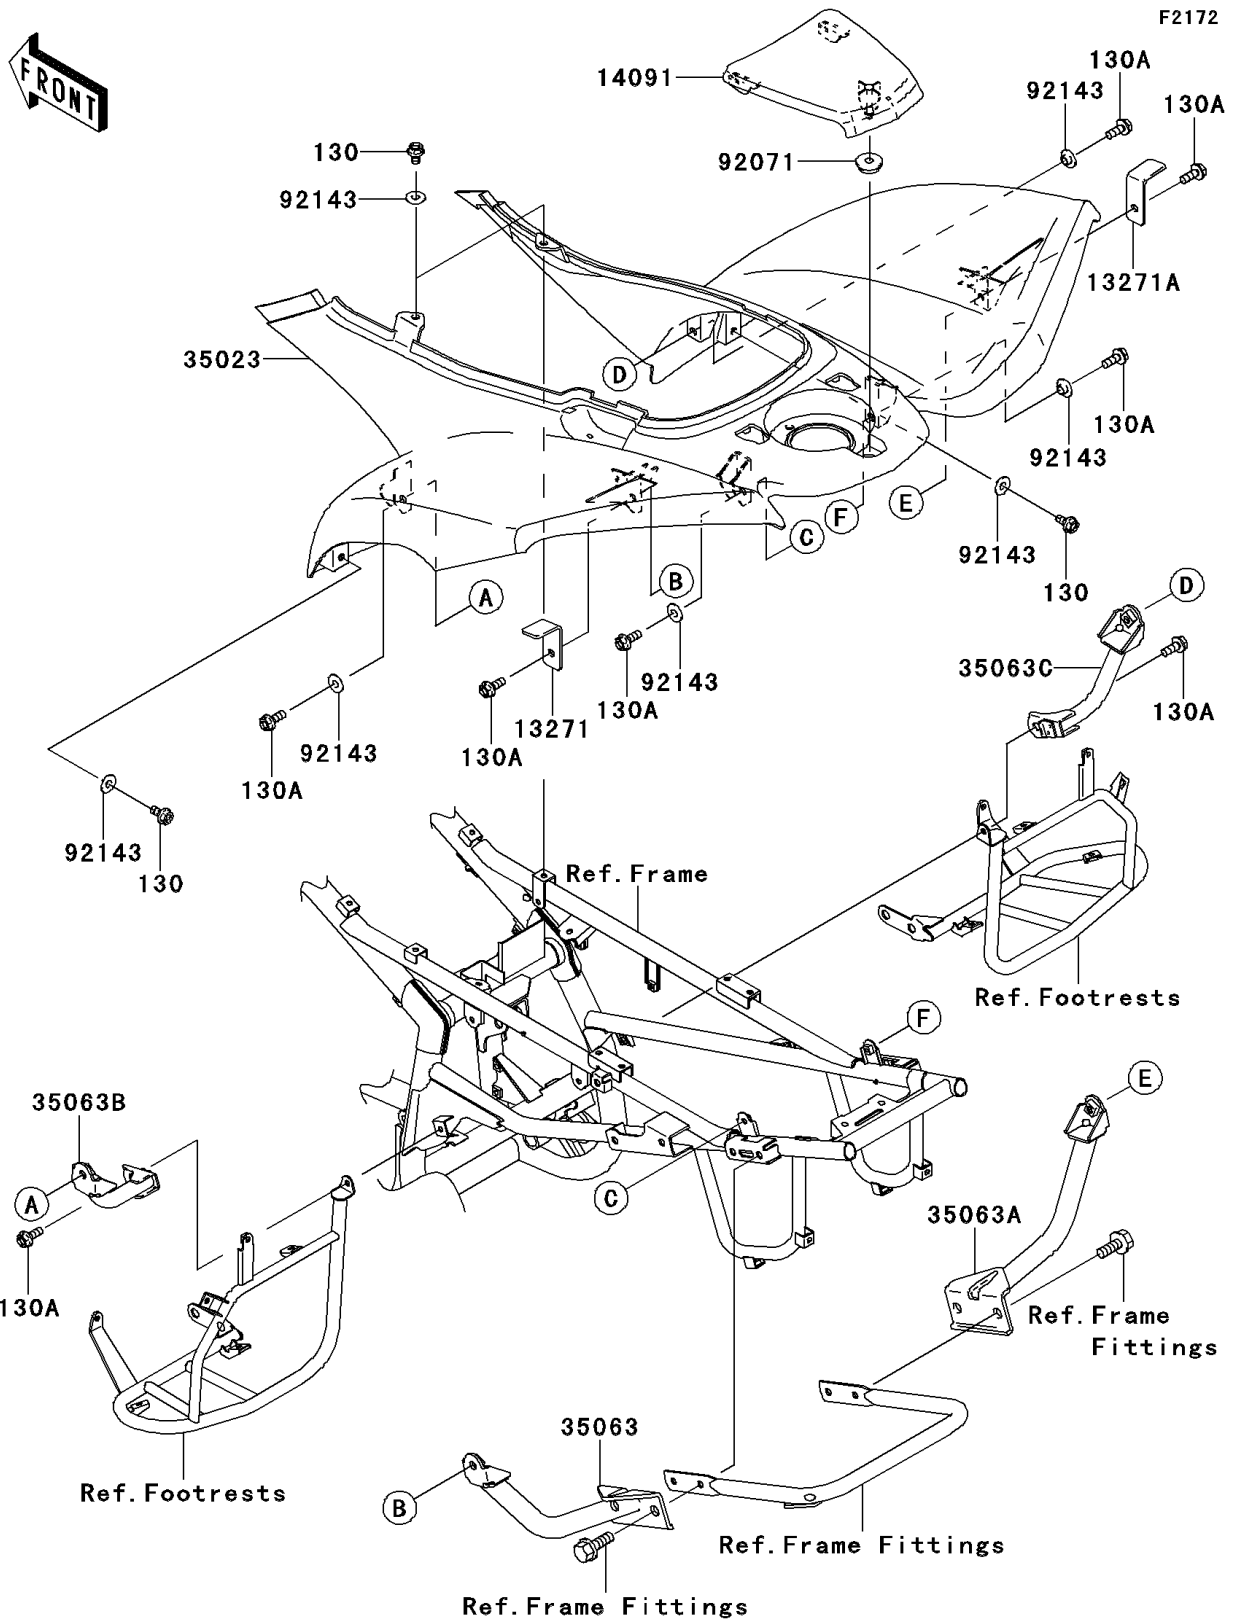

2007 KFX700 PARTS DIAGRAM

Rear Fender(s)

2007 KFX700 PARTS LIST

Rear Fender(s)

| ITEM NAME | PART NUMBER | QUANTITY |
|--------------------------------------|----------------|----------|
| BOLT-FLANGED,6X10 (Ref # 130) | 130BB0610 | 4 |
| BOLT-FLANGED,6X16 (Ref # 130A) | 130BB0616 | 8 |
| PLATE,RR FENDER,LH (Ref # 13271) | 13271-0126 | 1 |
| PLATE,RR FENDER,RH (Ref # 13271A) | 13271-0127 | 1 |
| COVER,TANK CAP,L.GREEN (Ref # 14091) | 14091-0096-290 | 1 |
| FENDER-REAR,L.GREEN (Ref # 35023) | 35023-0010-290 | 1 |
| STAY,REAR FENDER,LH (Ref # 35063) | 35063-0042 | 1 |
| STAY,REAR FENDER,RH (Ref # 35063A) | 35063-0043 | 1 |
| STAY,REAR FENDER,LH (Ref # 35063B) | 35063-0044 | 1 |
| STAY,REAR FENDER,RH (Ref # 35063C) | 35063-0045 | 1 |
| GROMMET (Ref # 92071) | 92071-0008 | 1 |
| COLLAR (Ref # 92143) | 92143-1087 | 8 |