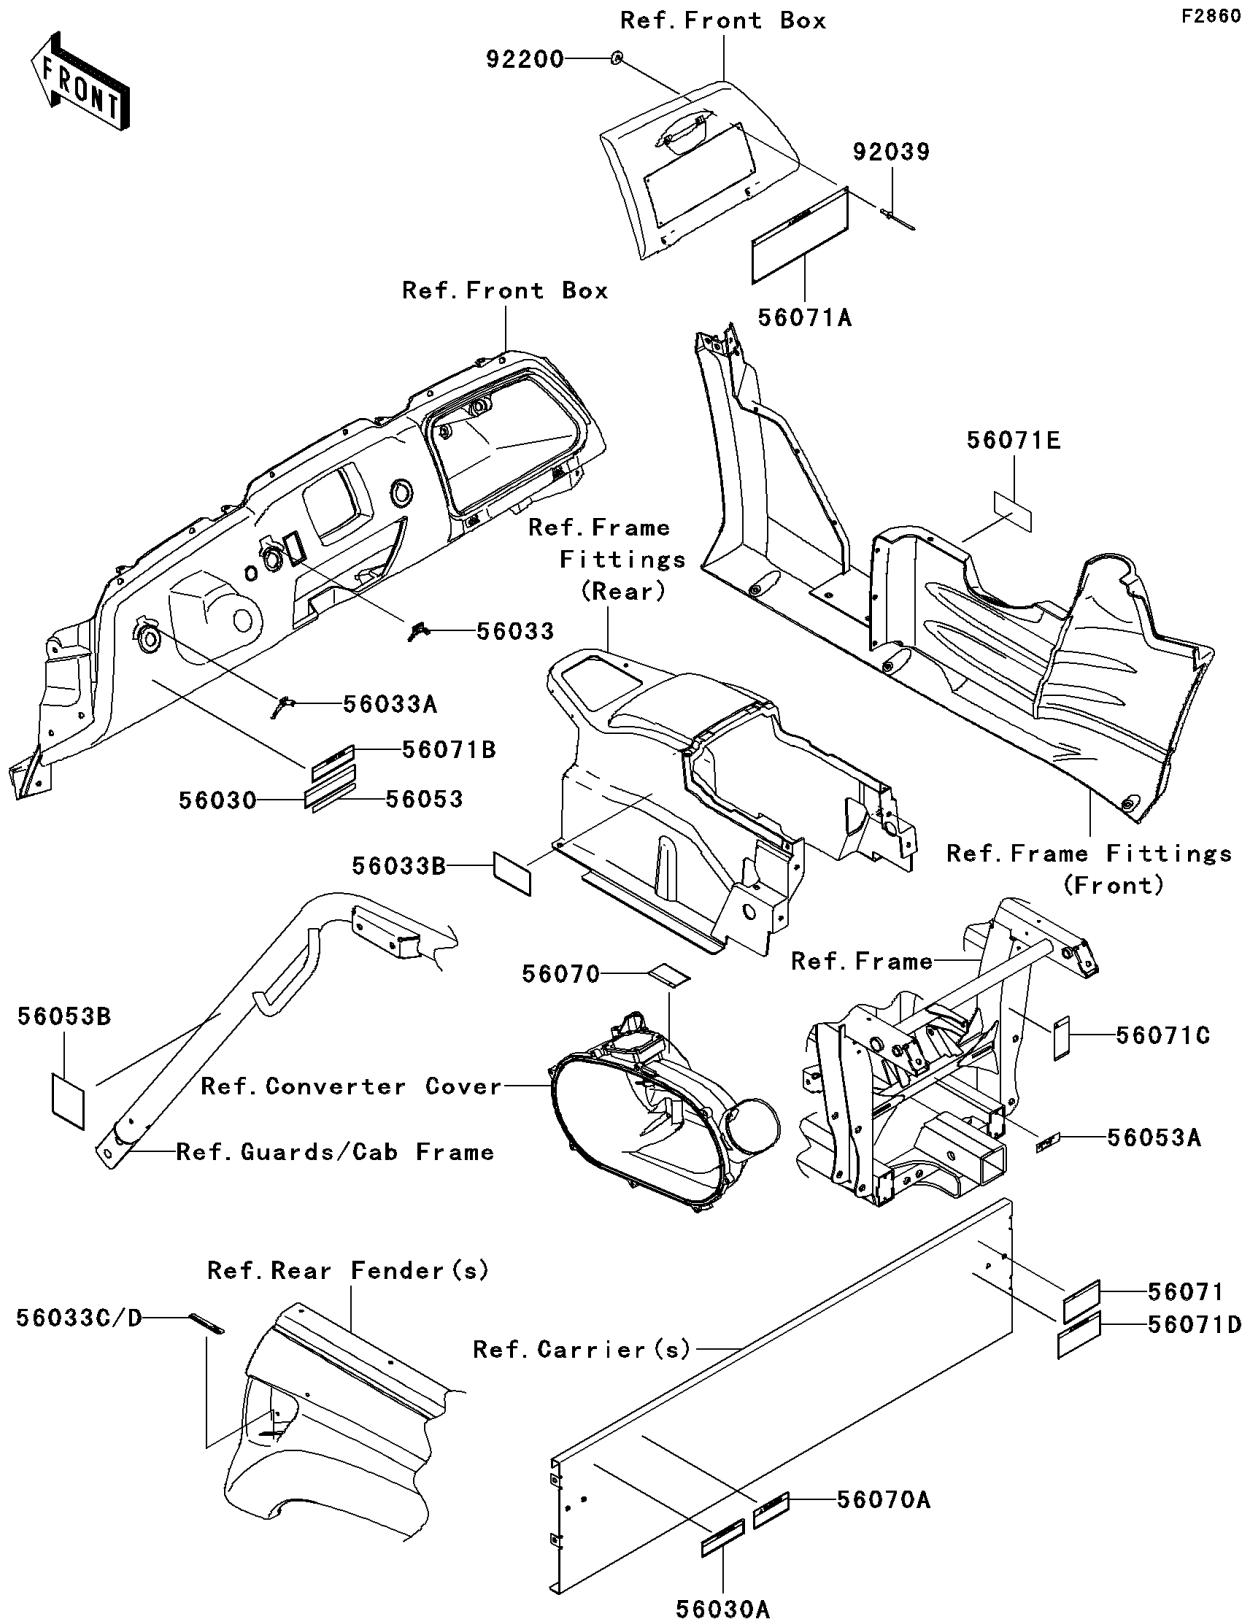

2009 Teryx® 750 FI 4x4 NRA Outdoors PARTS DIAGRAM

Labels

2009 Teryx® 750 FI 4x4 NRA Outdoors PARTS LIST

Labels

ITEM NAME	PART NUMBER	QUANTITY
LABEL,PARKING LEVER (Ref # 56030)	56030-0213	1
LABEL,CAUTION (Ref # 56030A)	56030-0240	1
LABEL-MANUAL,MAIN SWITCH (Ref # 56033)	56033-0190	1
LABEL-MANUAL,HEAD LAMP SWITCH (Ref # 56033A)	56033-0228	1
LABEL-MANUAL,DRIVE BELT (Ref # 56033B)	56033-0236	1
LABEL-MANUAL,CARRIER LEVER,LH (Ref # 56033C)	56033-0290	1
LABEL-MANUAL,CARRIER LEVER,RH (Ref # 56033D)	56033-0291	1
LABEL-SPECIFICATION (Ref # 56053)	56053-0278	1
LABEL,TRAILER HITCH (Ref # 56053A)	56053-0348	1
LABEL-SPECIFICATION,TIRE INFO (Ref # 56053B)	56053-0374	1
LABEL-WARNING,CVT COVER (Ref # 56070)	56070-1269	1
LABEL-WARNING,BED RAISED (Ref # 56070A)	56070-7515	1
LABEL-WARNING (Ref # 56071)	56071-0048	1
LABEL-WARNING,SERIOUS INJURY (Ref # 56071A)	56071-0068	1
LABEL-WARNING,SHIFT CAUTION (Ref # 56071B)	56071-0088	1
LABEL-WARNING,TRAILER HITCH (Ref # 56071C)	56071-0099	1
LABEL-WARNING,CARGO BED (Ref # 56071D)	56071-0113	1
LABEL-WARNING,GASOLINE (Ref # 56071E)	56071-7501	1
RIVET,3.2X8 (Ref # 92039)	92039-3763	4
WASHER,3.5X8X1 (Ref # 92200)	92200-1251	4