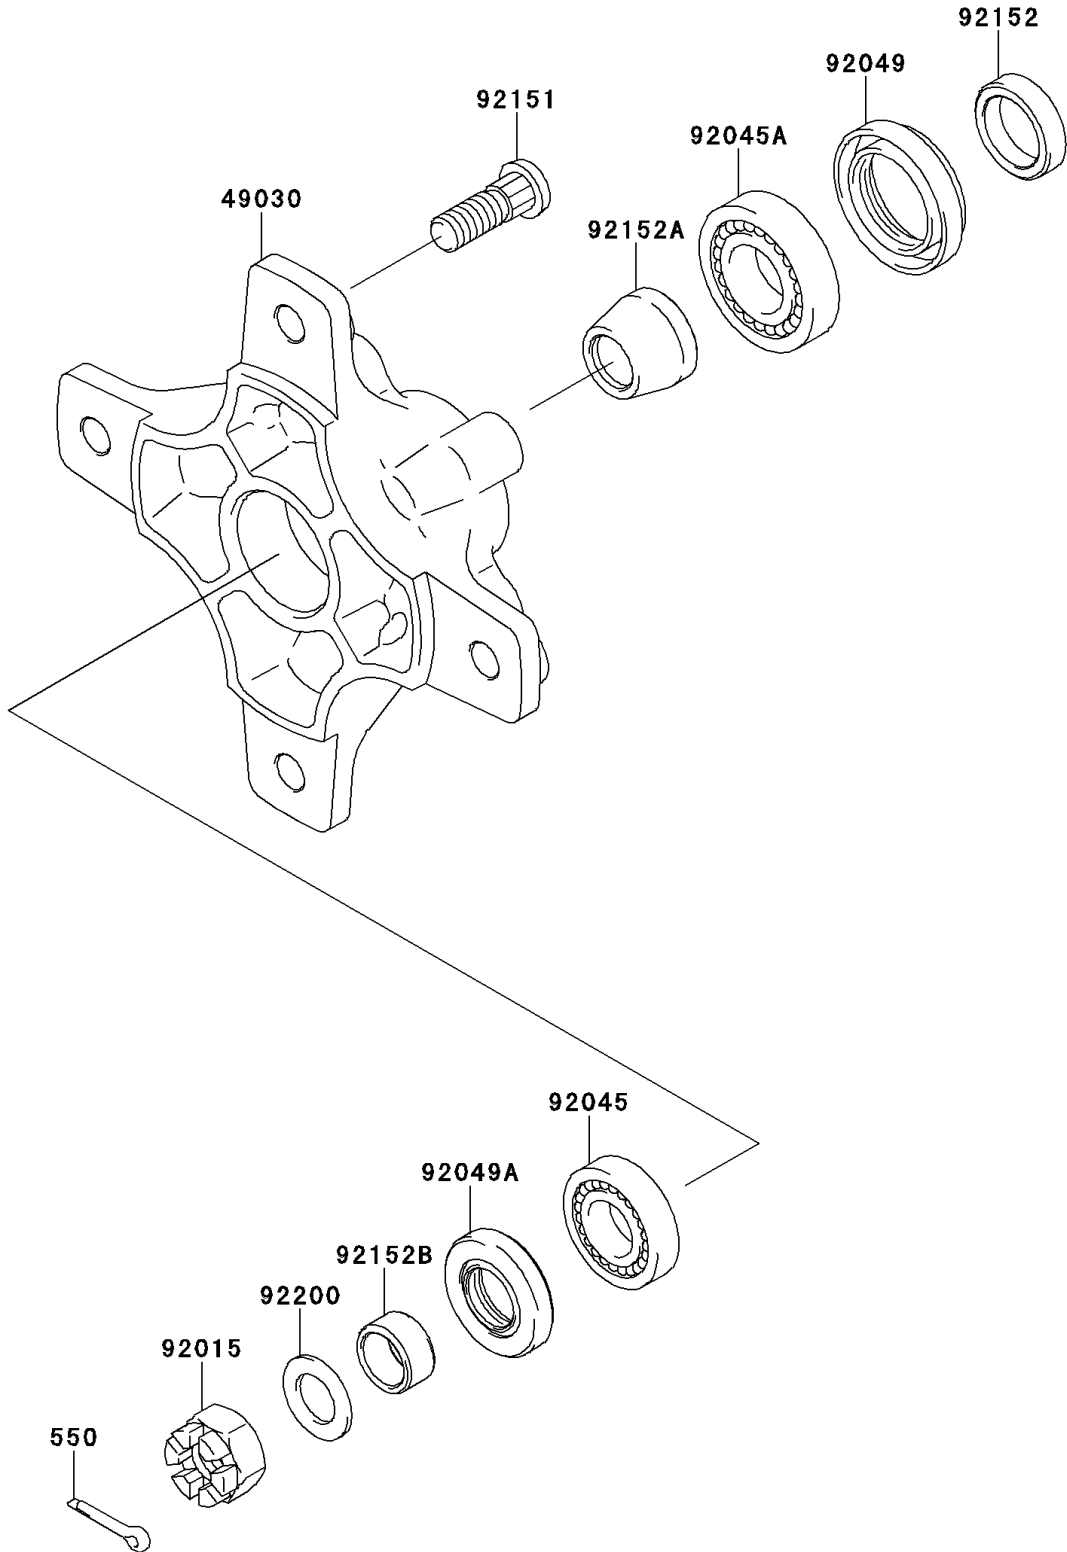

2007 KFX700 PARTS DIAGRAM

Front Hub

F2230

2007 KFX700 PARTS LIST

Front Hub

ITEM NAME	PART NUMBER	QUANTITY
PIN-COTTER,3.0X30 (Ref # 550)	550AA3030	2
HUB,FR (Ref # 49030)	49030-1142	2
NUT,CASTLE,14MM (Ref # 92015)	92015-1765	2
BEARING-BALL,62022RD (Ref # 92045)	92045-0112	2
BEARING-BALL,60042RD (Ref # 92045A)	92045-0113	2
SEAL-OIL,MT028N1 (Ref # 92049)	92049-1612	2
SEAL-OIL,MHSA20X35X7 (Ref # 92049A)	92049-1613	2
BOLT,10X29.5 (Ref # 92151)	92151-1392	8
COLLAR,21.2X28X7 (Ref # 92152)	92152-1461	2
COLLAR (Ref # 92152A)	92152-1462	2
COLLAR,15.2X20X10 (Ref # 92152B)	92152-1463	2
WASHER,14.5X24X1.6 (Ref # 92200)	92200-1171	2