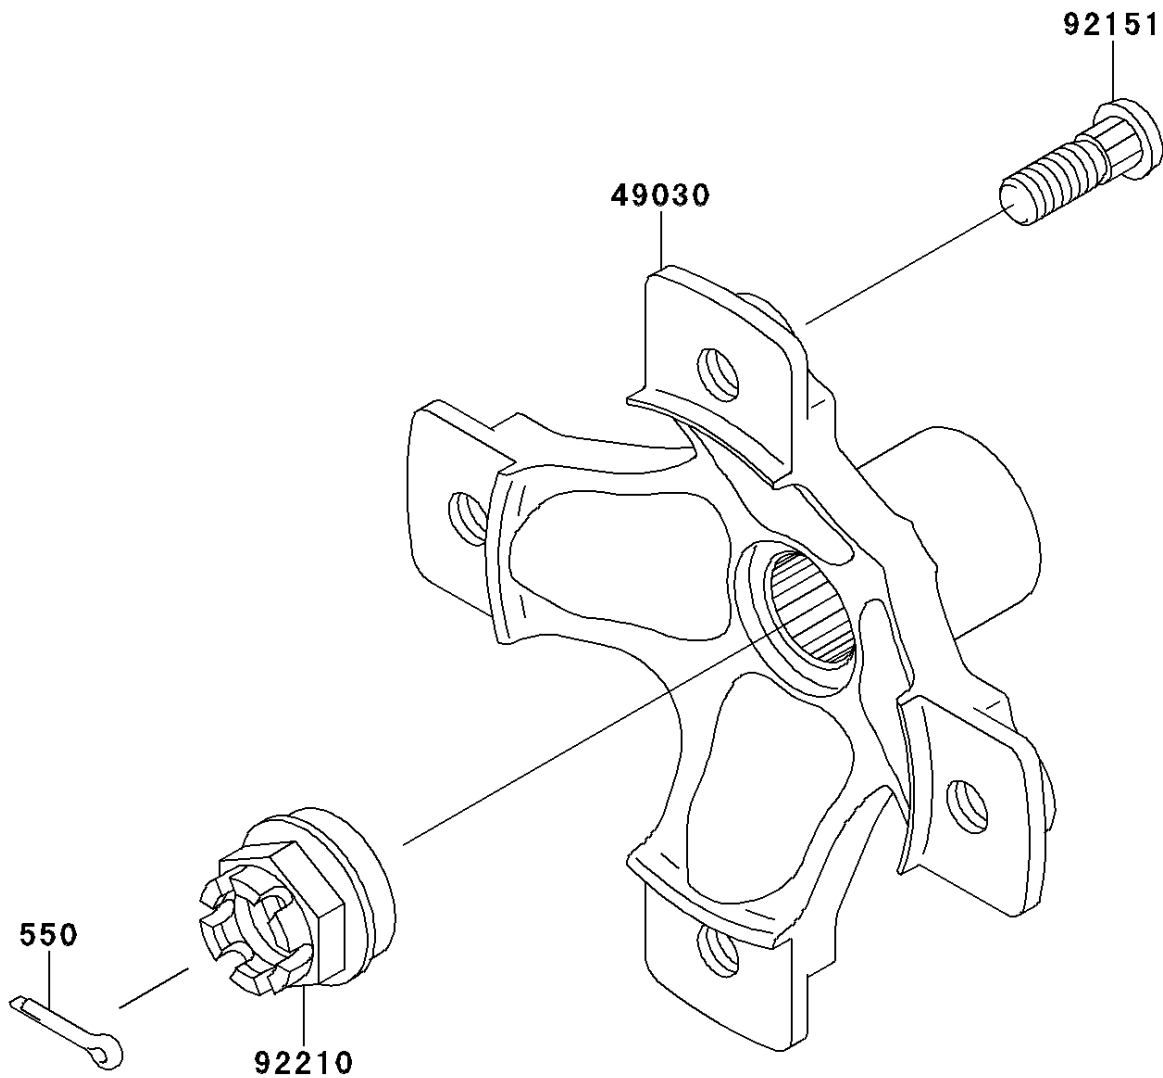

2007 KFX700 PARTS DIAGRAM

Rear Hub

F2240

2007 KFX700 PARTS LIST

Rear Hub

ITEM NAME	PART NUMBER	QUANTITY
PIN-COTTER,4.0X25 (Ref # 550)	550AA4025	2
HUB,RR (Ref # 49030)	49030-1140	2
BOLT,10X29.5 (Ref # 92151)	92151-1392	8
NUT,CASTLE,20MM (Ref # 92210)	92210-1381	2