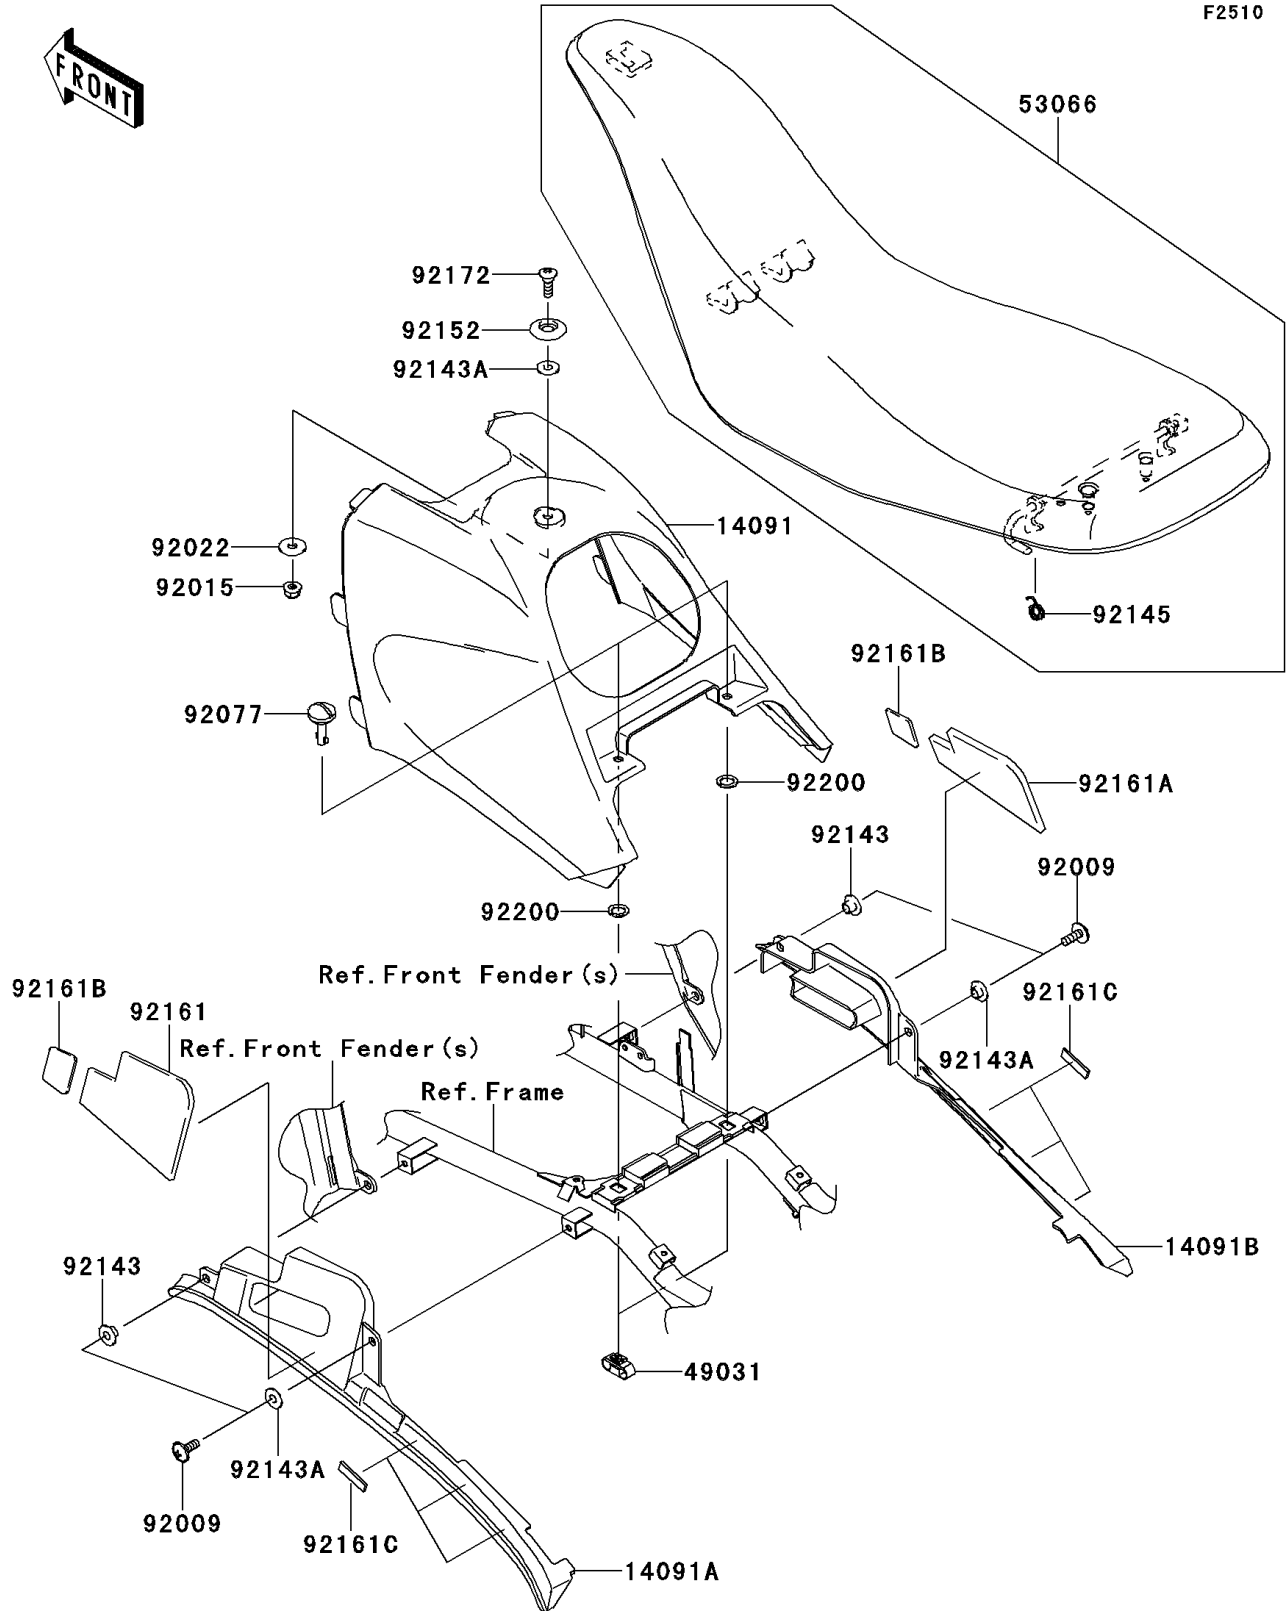

2006 KFX700 PARTS DIAGRAM

Seat

2006 KFX700 PARTS LIST

Seat

ITEM NAME	PART NUMBER	QUANTITY
COVER,AIR CLEANER,L.GREEN (Ref # 14091)	14091-0075-290	1
COVER,SIDE,LH,F.BLACK (Ref # 14091A)	14091-0089-6Z	1
COVER,SIDE,RH,F.BLACK (Ref # 14091B)	14091-0090-6Z	1
LATCH (Ref # 49031)	49031-1060	2
SEAT-ASSY,BLACK (Ref # 53066)	53066-0003-MA	1
SCREW,6X16 (Ref # 92009)	92009-1621	4
NUT,LOCK,FLANGED,6MM (Ref # 92015)	92015-1603	1
WASHER,6.5X20X1.6 (Ref # 92022)	92022-125	1
KNOB (Ref # 92077)	92077-1129	2
COLLAR (Ref # 92143)	92143-1057	2
COLLAR (Ref # 92143A)	92143-1087	3
SPRING,SEAT LATCH (Ref # 92145)	92145-0022	1
COLLAR (Ref # 92152)	92152-1346	1
DAMPER,SIDE COVER,LH (Ref # 92161)	92161-0059	1
DAMPER,SIDE COVER,RH (Ref # 92161A)	92161-0060	1
DAMPER (Ref # 92161B)	92161-0061	2
DAMPER (Ref # 92161C)	92161-0090	6
SCREW,6X19.5 (Ref # 92172)	92172-0062	1
WASHER (Ref # 92200)	92200-1578	2