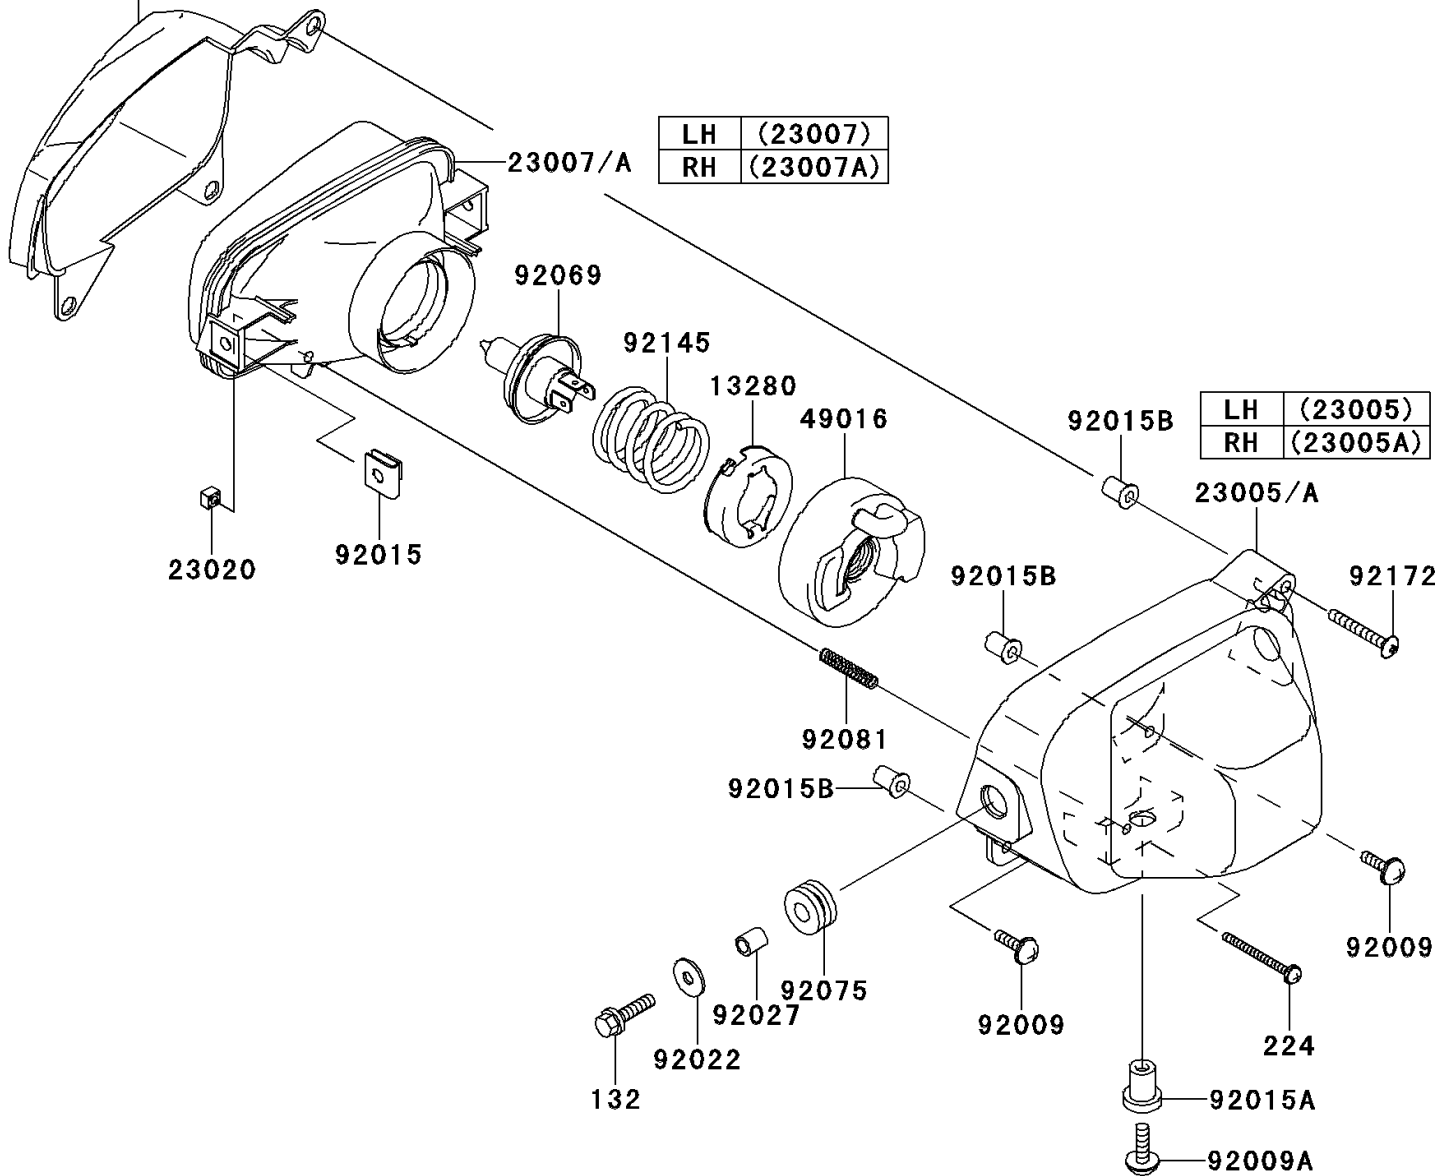

2007 KFX700 PARTS DIAGRAM

Headlight(s)

F2710

LH	(14091)
RH	(14091A)

14091/A

LH	(23007)
RH	(23007A)

23007/A

LH	(23005)
RH	(23005A)

92015B

23005/A

2007 KFX700 PARTS LIST

Headlight(s)

ITEM NAME	PART NUMBER	QUANTITY
BOLT-FLANGED-SMALL,6X25 (Ref # 132)	132BA0625	4
SCREW-PAN-WP-CROS,4X45 (Ref # 224)	224AA0445	2
HOLDER,BULB SETTING (Ref # 13280)	13280-1198	2
COVER,HEAD LAMP GRILL,LH,BLACK (Ref # 14091)	14091-0061-6Z	1
COVER,HEAD LAMP GRILL,RH,BLACK (Ref # 14091A)	14091-0062-6Z	1
BODY-COMP-HEAD LAMP,LH (Ref # 23005)	23005-1180	1
BODY-COMP-HEAD LAMP,RH (Ref # 23005A)	23005-1181	1
LENS-COMP,HEAD LAMP,LH (Ref # 23007)	23007-1389	1
LENS-COMP,HEAD LAMP,RH (Ref # 23007A)	23007-1390	1
NUT,4MM,FOCUS ADJUST (Ref # 23020)	23020-018	2
COVER-SEAL,HEAD LAMP (Ref # 49016)	49016-1213	2
SCREW,5X16,BLACK (Ref # 92009)	92009-1654	4
SCREW,6X22 (Ref # 92009A)	92009-1664	2
NUT,6MM (Ref # 92015)	92015-1094	4
NUT,RUBBER,6MM (Ref # 92015A)	92015-1692	2
NUT,WELL,5MM (Ref # 92015B)	92015-1757	6
WASHER,6.5X20X1.6 (Ref # 92022)	92022-125	4
COLLAR,6.8X10X12 (Ref # 92027)	92027-162	4
BULB,12V 45/45W,T15 (Ref # 92069)	92069-1114	2
DAMPER (Ref # 92075)	92075-1690	4
SPRING,FOCUS ADJUST (Ref # 92081)	92081-1896	2
SPRING,BULB SETTING (Ref # 92145)	92145-1346	2
SCREW,5X40 (Ref # 92172)	92172-0063	2