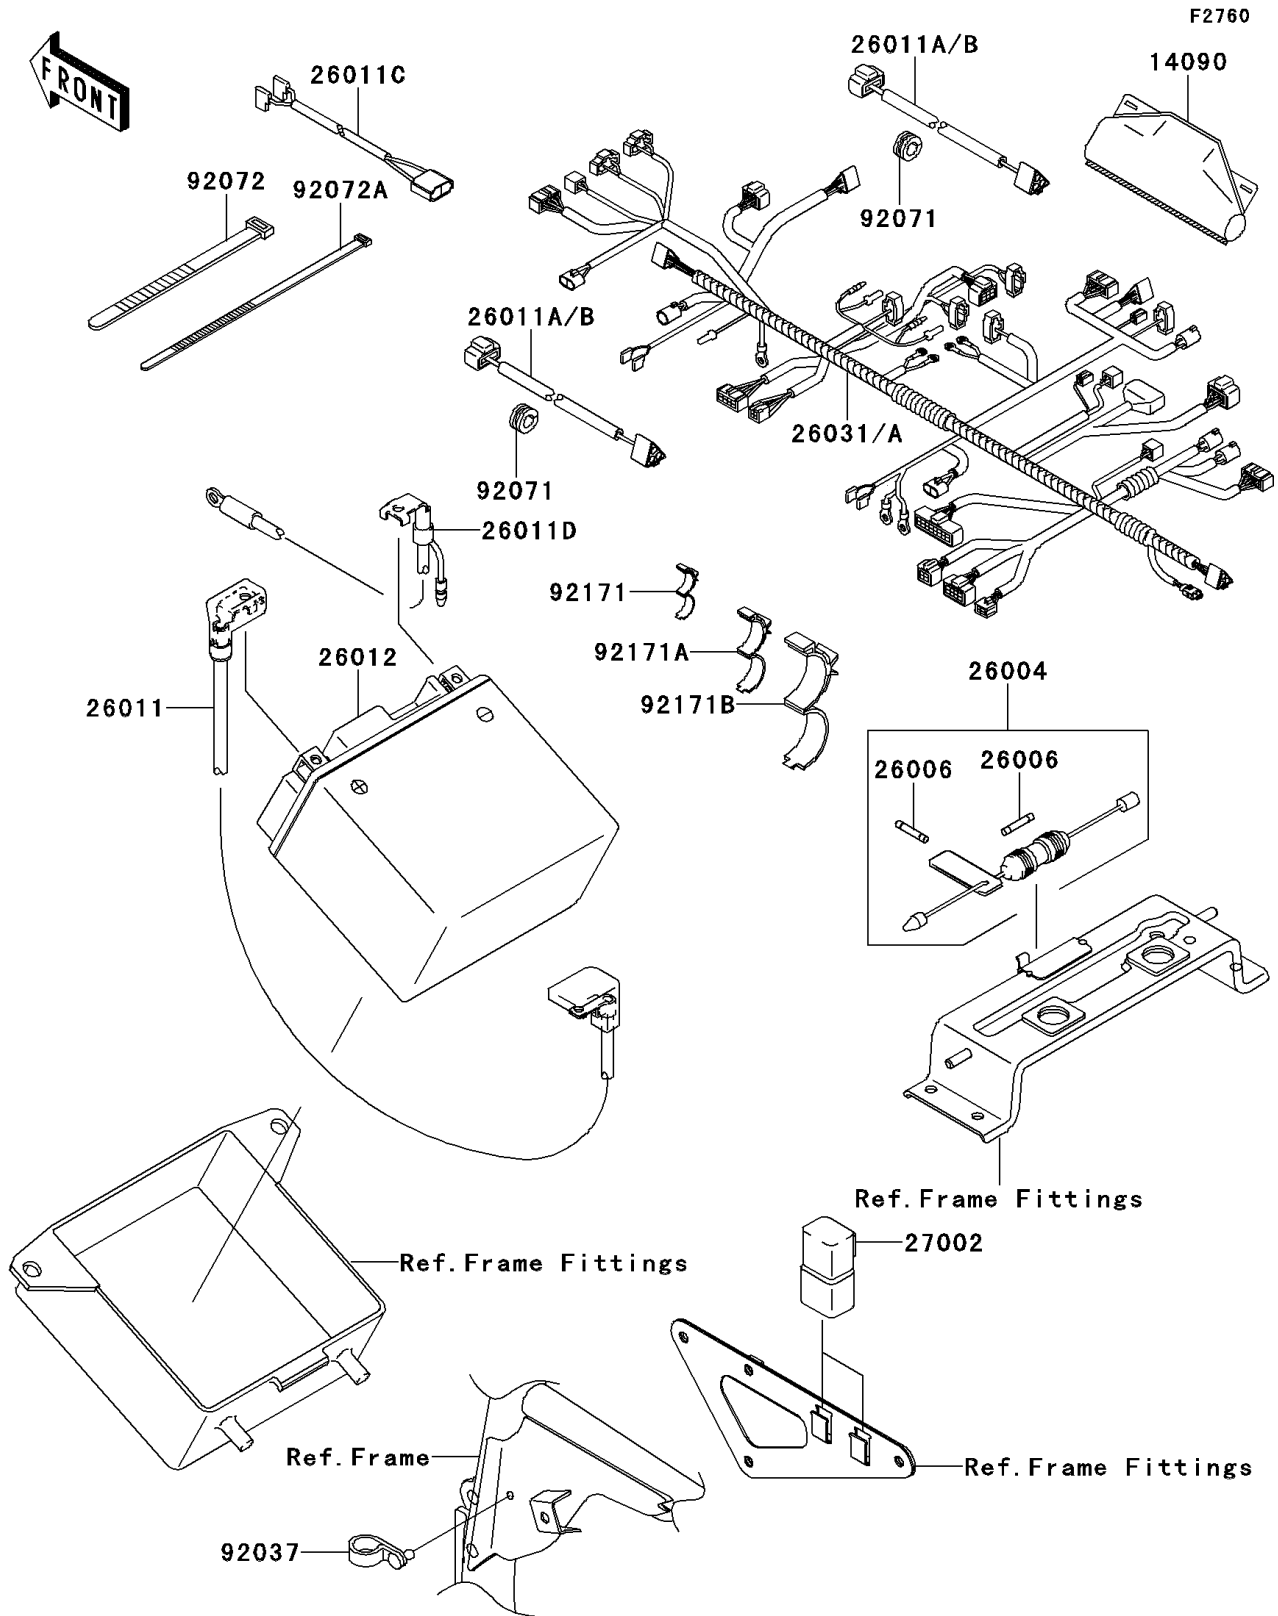

2006 KFX700 PARTS DIAGRAM

Chassis Electrical Equipment

2006 KFX700 PARTS LIST

Chassis Electrical Equipment

ITEM NAME	PART NUMBER	QUANTITY
COVER,COUPLER (Ref # 14090)	14090-1331	1
FUSE-ASSY (Ref # 26004)	26004-7501	1
FUSE,20A,L=32 (Ref # 26006)	26006-1064	2
WIRE-LEAD,BATTERY(+) (Ref # 26011)	26011-0009	1
WIRE-LEAD,HEAD LAMP (Ref # 26011B)	26011-1741	2
WIRE-LEAD,FRONT BRAKE (Ref # 26011C)	26011-1802	1
WIRE-LEAD,BATTERY(-) (Ref # 26011D)	26011-1847	1
BATTERY,MF,KMX14-BS,12V 12AH (Ref # 26012)	26012-1414	1
HARNESS,MAIN (Ref # 26031)	26031-0011	1
RELAY-ASSY (Ref # 27002)	27002-1086	2
CLAMP,SPEED,L=58 (Ref # 92037)	92037-1163	1
GROMMET (Ref # 92071)	92071-1128	2
BAND,L=123 (Ref # 92072)	92072-030	1
BAND,L=188 (Ref # 92072A)	92072-1239	2
CLAMP,DIA=10 (Ref # 92171)	92171-1423	5
CLAMP,DIA=15 (Ref # 92171A)	92171-1424	2
CLAMP,DIA=25 (Ref # 92171B)	92171-1559	2