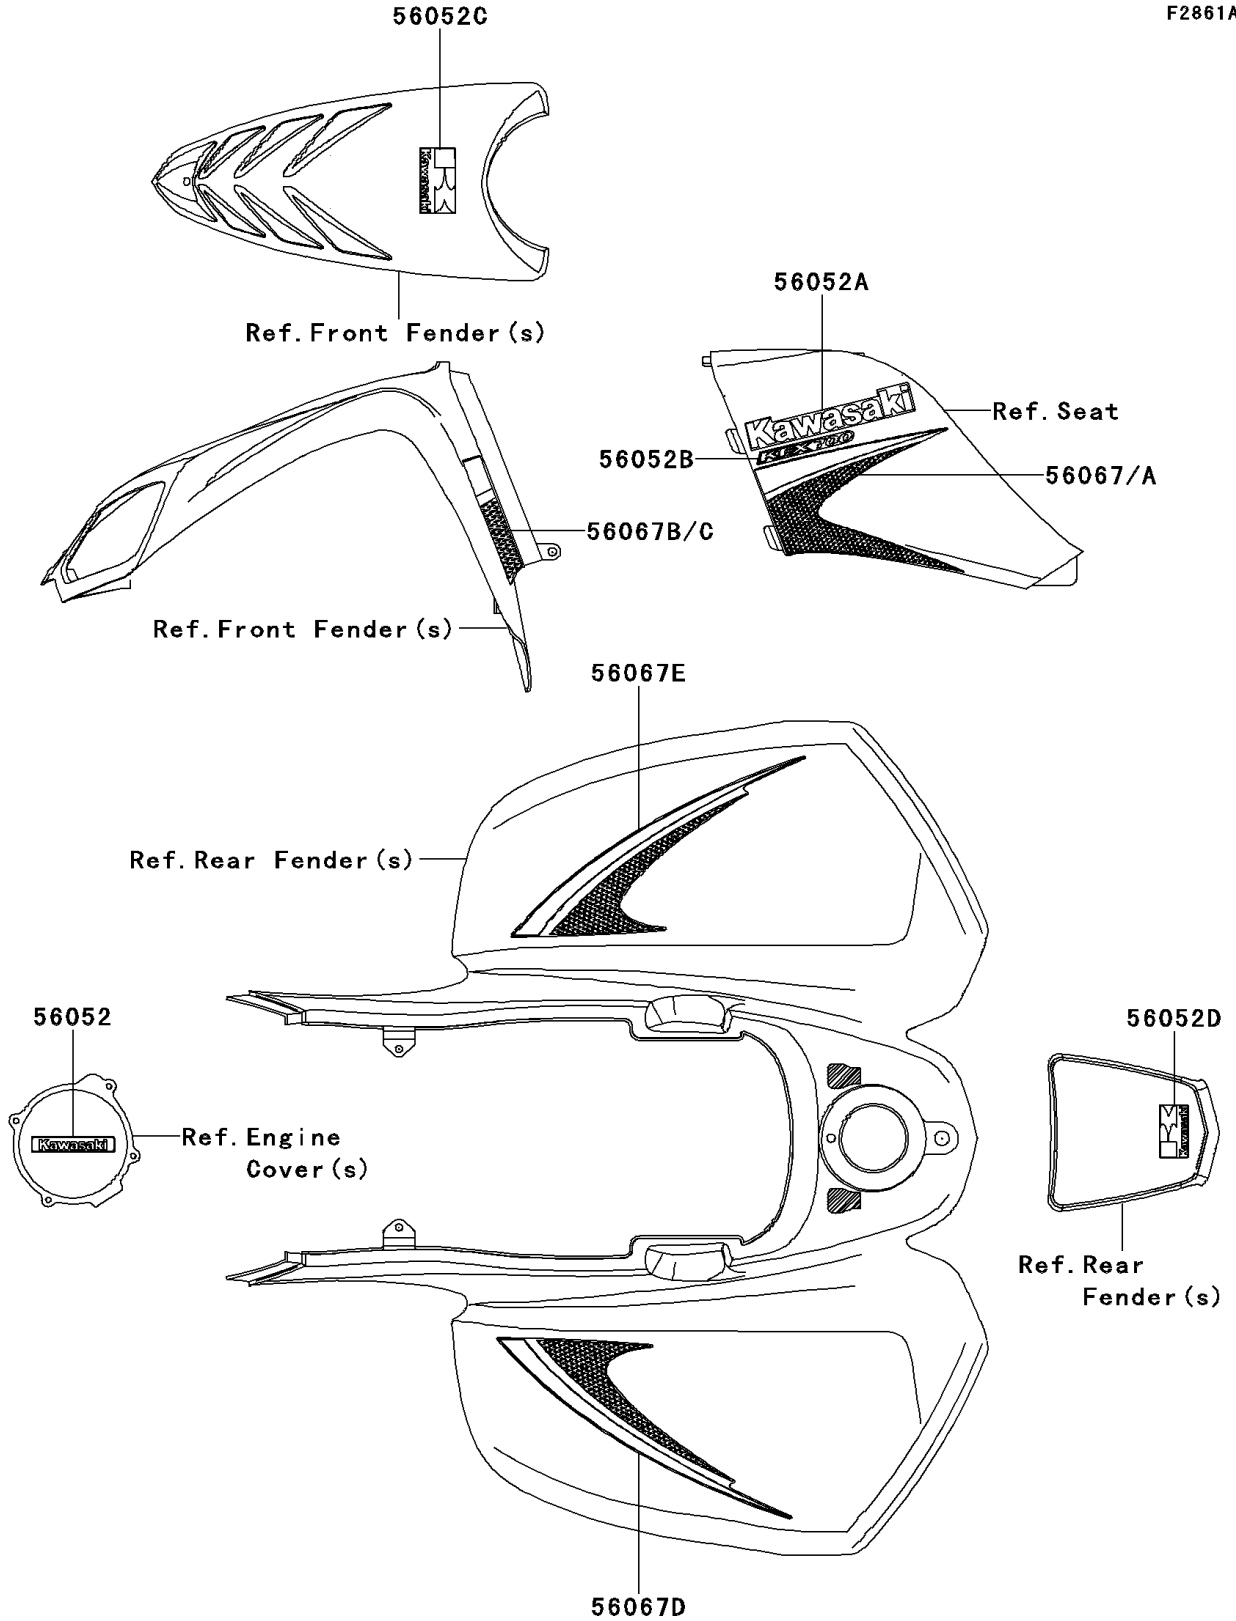

# 2007 KFX700 PARTS DIAGRAM

Decals(A7F)

F2861A

## 2007 KFX700 PARTS LIST

### Decals(A7F)

ITEM NAME	PART NUMBER	QUANTITY
MARK,RECOIL COVER,KAWASAKI (Ref # 56052)	56052-0061	1
MARK,AIR CLEANER COVER,KAWASAKI (Ref # 56052A)	56052-0376	2
MARK,AIR CLEANER COVER,KFX700 (Ref # 56052B)	56052-0916	2
MARK,MAINTENANCE COVER,KAWASAKI (Ref # 56052C)	56052-0917	1
MARK,TANK CAP COVER,KAWASAKI (Ref # 56052D)	56052-0918	1
PATTERN,AIR CLEANER COVER,LH (Ref # 56067)	56067-0925	1
PATTERN,AIR CLEANER COVER,RH (Ref # 56067A)	56067-0926	1
PATTERN,FR FENDER,LH (Ref # 56067B)	56067-0927	1
PATTERN,FR FENDER,RH (Ref # 56067C)	56067-0928	1
PATTERN,RR FENDER,LH (Ref # 56067D)	56067-0929	1
PATTERN,RR FENDER,RH (Ref # 56067E)	56067-0930	1