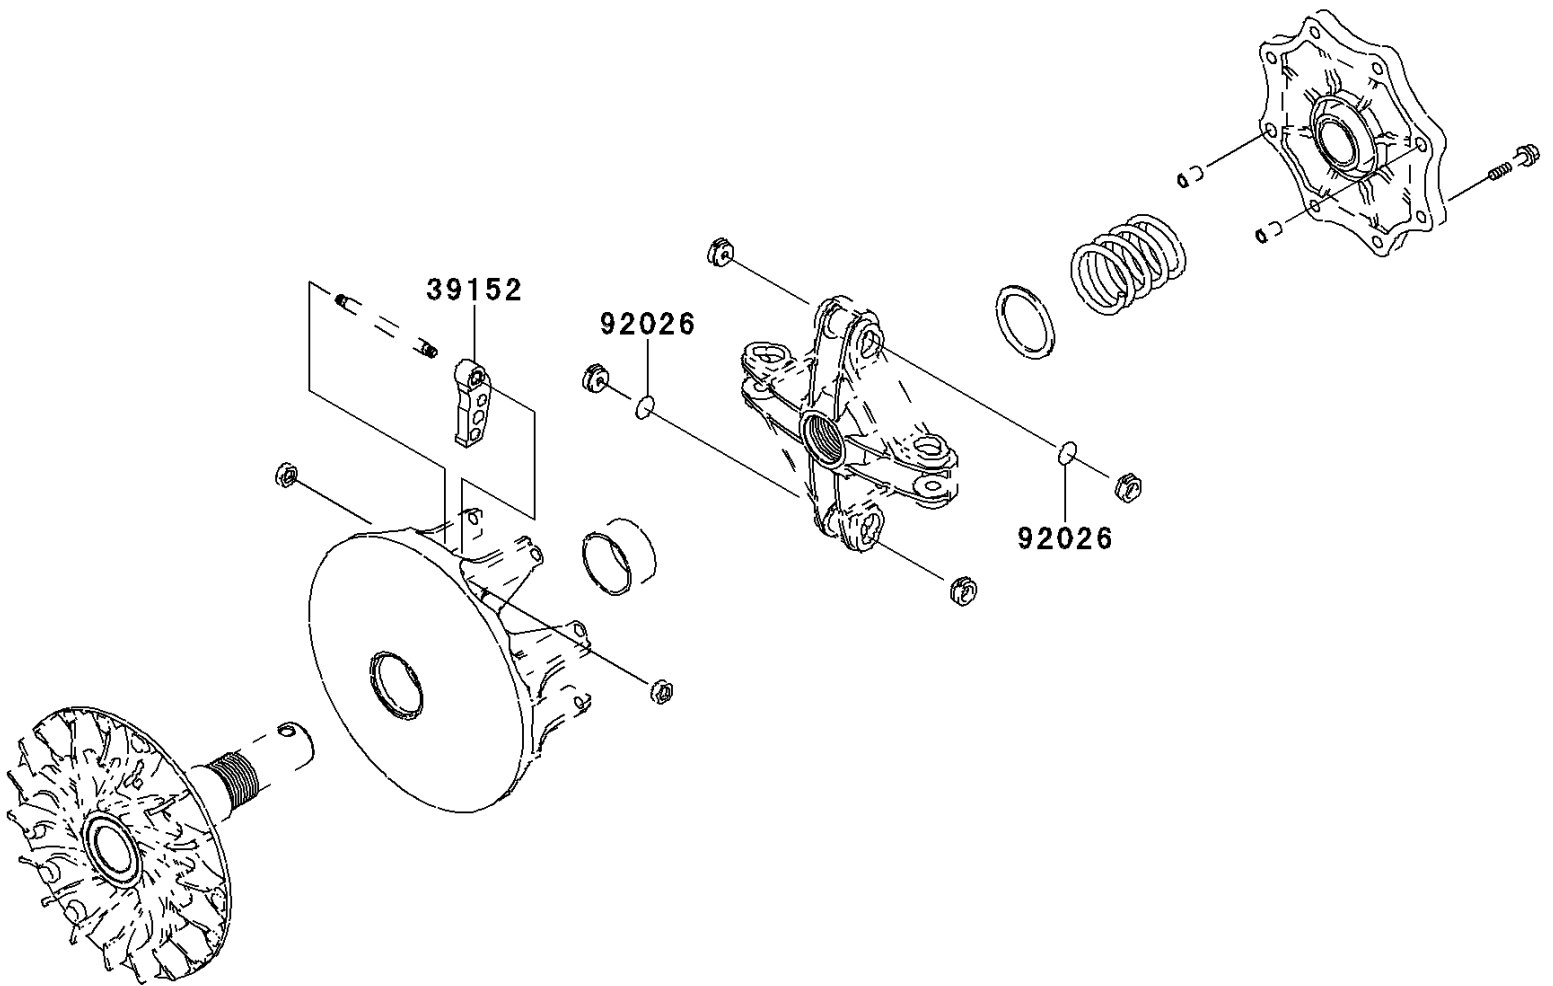

# 2007 KFX700 PARTS DIAGRAM

Optional Parts

F2890

(Ref. Drive Converter)

### Optional Parts

ITEM NAME	PART NUMBER	QUANTITY
WEIGHT-RAMP,EC-H3 (Ref # 39152)	39152-0004	4
SPACER,T=0.1 (Ref # 92026)	92026-0038	2