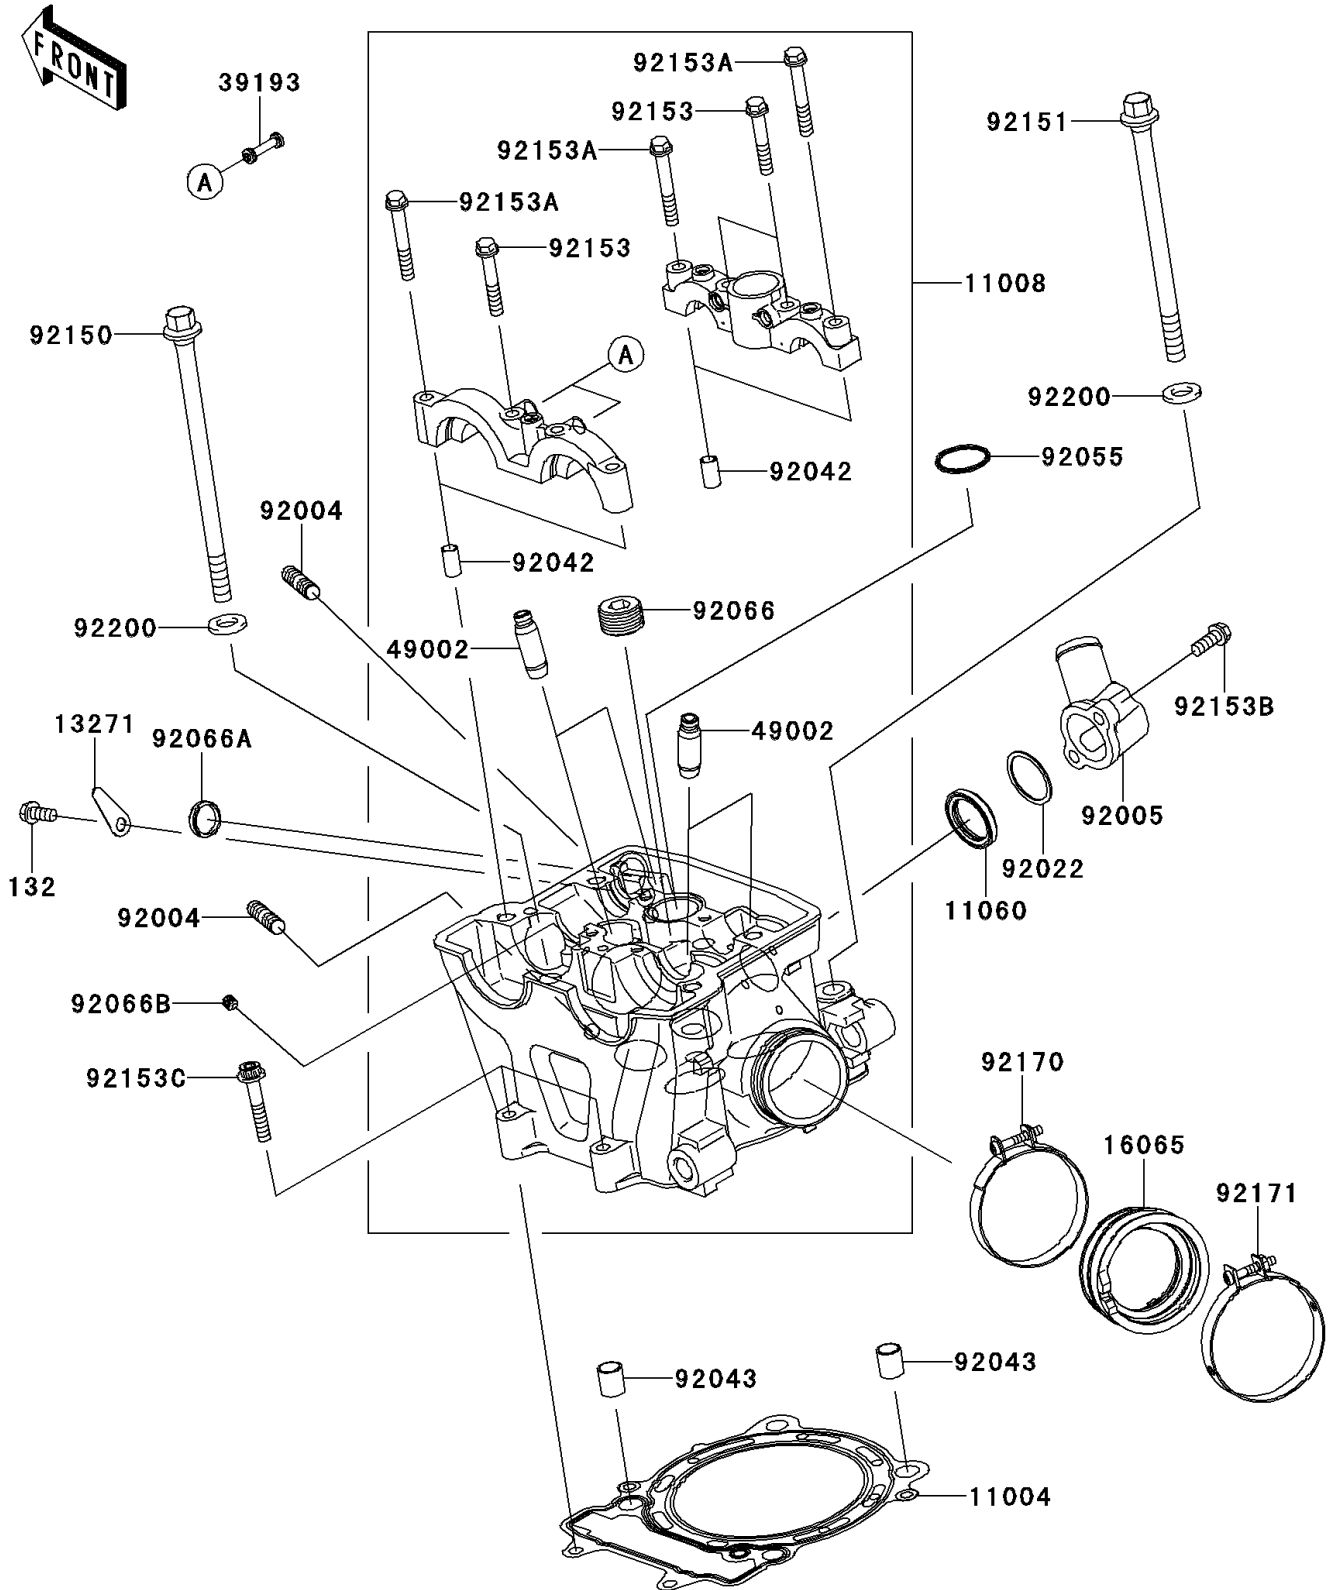

2008 KFX® 450R PARTS DIAGRAM

Cylinder Head

E1111

2008 KFX® 450R PARTS LIST

Cylinder Head

ITEM NAME	PART NUMBER	QUANTITY
-----------	-------------	----------