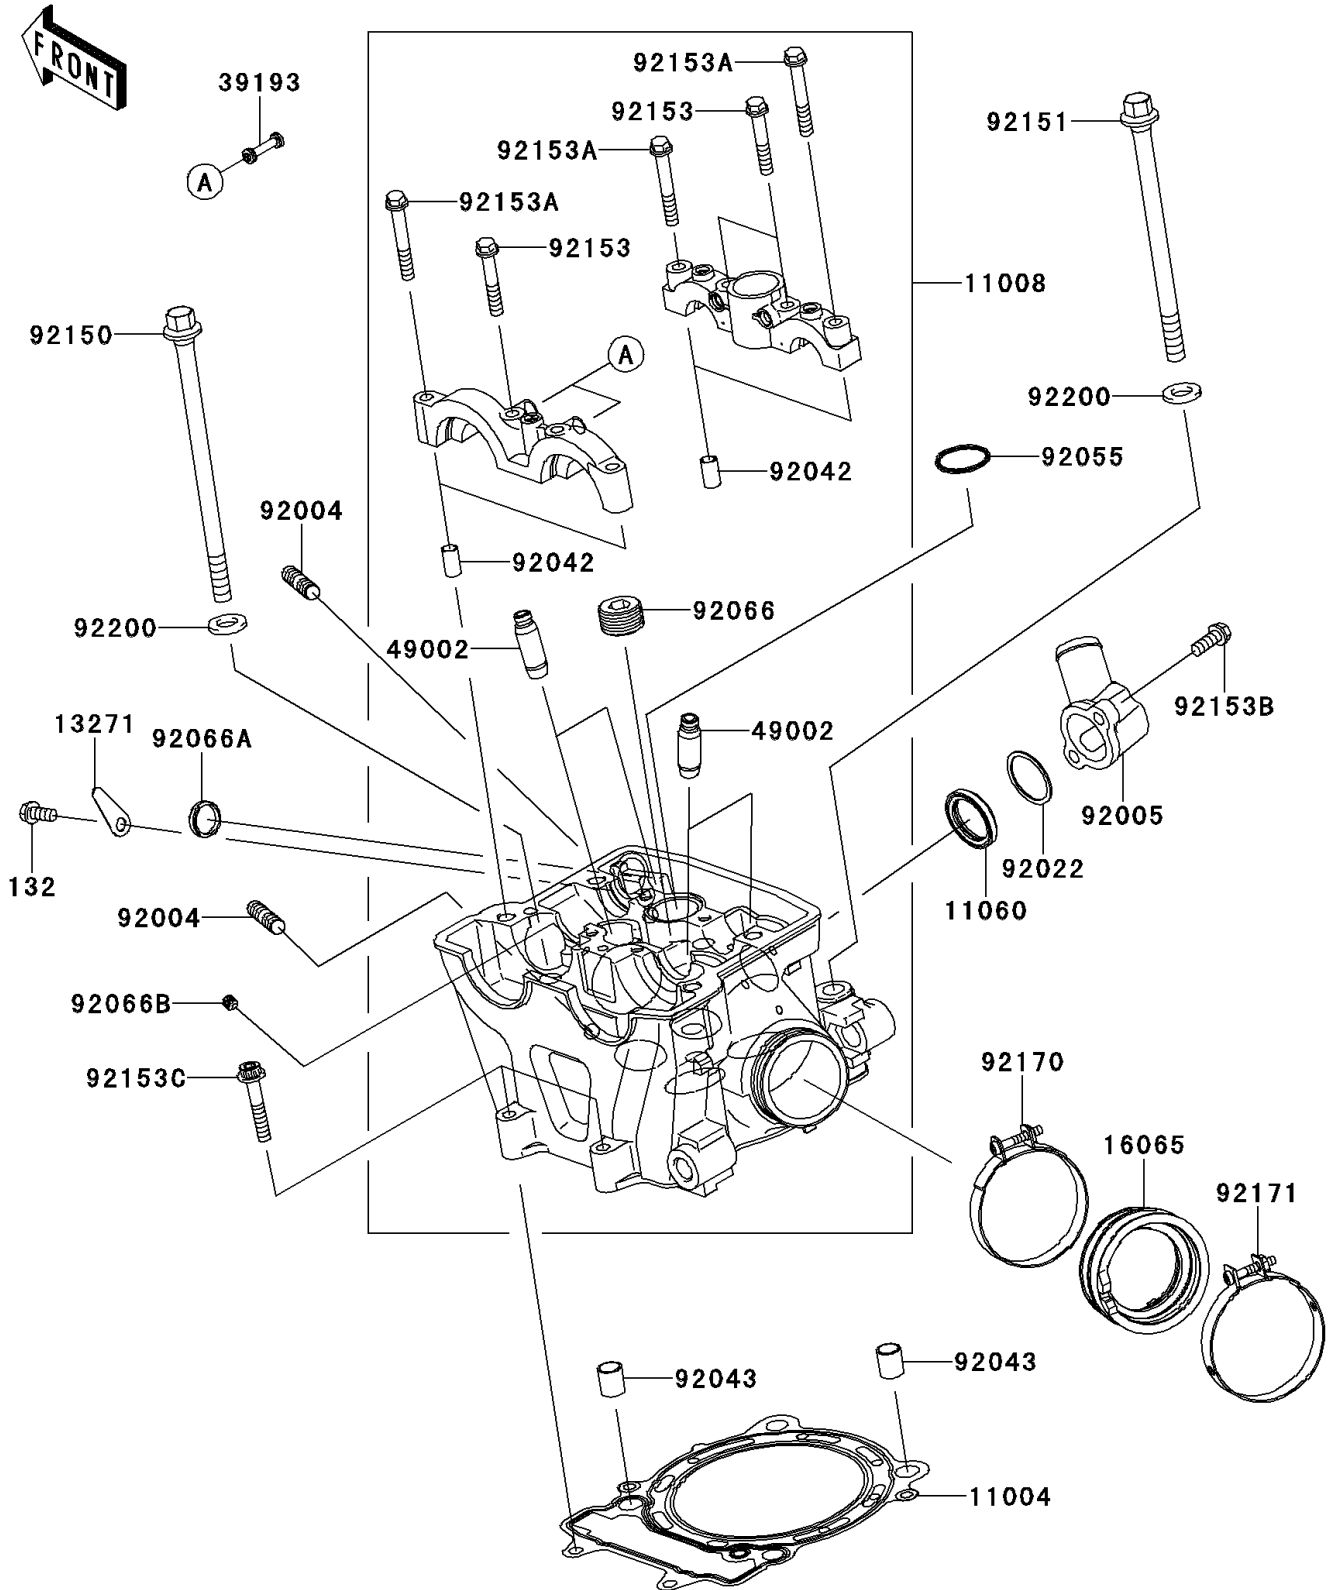

# 2009 KFX® 450R PARTS DIAGRAM

Cylinder Head

E1111

## 2009 KFX® 450R PARTS LIST

### Cylinder Head

ITEM NAME	PART NUMBER	QUANTITY
BOLT-FLANGED-SMALL,6X12 (Ref # 132)	132BB0612	1
GASKET-HEAD (Ref # 11004)	11004-0073	1
HEAD-COMP-CYLINDER (Ref # 11008)	11008-0143	1
GASKET,THERMOSTAT (Ref # 11060)	11060-1300	1
PLATE (Ref # 13271)	13271-0675	1
HOLDER-CARBURETOR (Ref # 16065)	16065-0031	1
PIPE-OIL (Ref # 39193)	39193-0027	2
GUIDE-VALVE (Ref # 49002)	49002-0007	AR
STUD,8X22 (Ref # 92004)	92004-0025	2
FITTING (Ref # 92005)	92005-0018	1
WASHER,25.3X30X1 (Ref # 92022)	92022-161	1
PIN,DOWEL,6.3X8X14 (Ref # 92042)	92042-007	4
PIN,10.1X12X14 (Ref # 92043)	92043-4009	2
RING-O,23.5X2.0 (Ref # 92055)	92055-0046	1
PLUG,PT1/2X12.5 (Ref # 92066)	92066-0002	1
PLUG,4X18 (Ref # 92066A)	92066-0024	1
PLUG,6X6 (Ref # 92066B)	92066-0068	1
BOLT,L=148 (Ref # 92150)	92150-1934	2
BOLT,10X133 (Ref # 92151)	92151-1516	2
BOLT,6X38 (Ref # 92153)	92153-0338	4
BOLT,6X45 (Ref # 92153A)	92153-0339	4
BOLT,6X16 (Ref # 92153B)	92153-0695	2
BOLT,SOCKET,6X35 (Ref # 92153C)	92153-0810	2
CLAMP (Ref # 92170)	92170-1448	1
CLAMP,62MM (Ref # 92171)	92171-0857	1
WASHER,10.5X19X2.3 (Ref # 92200)	92200-0351	4