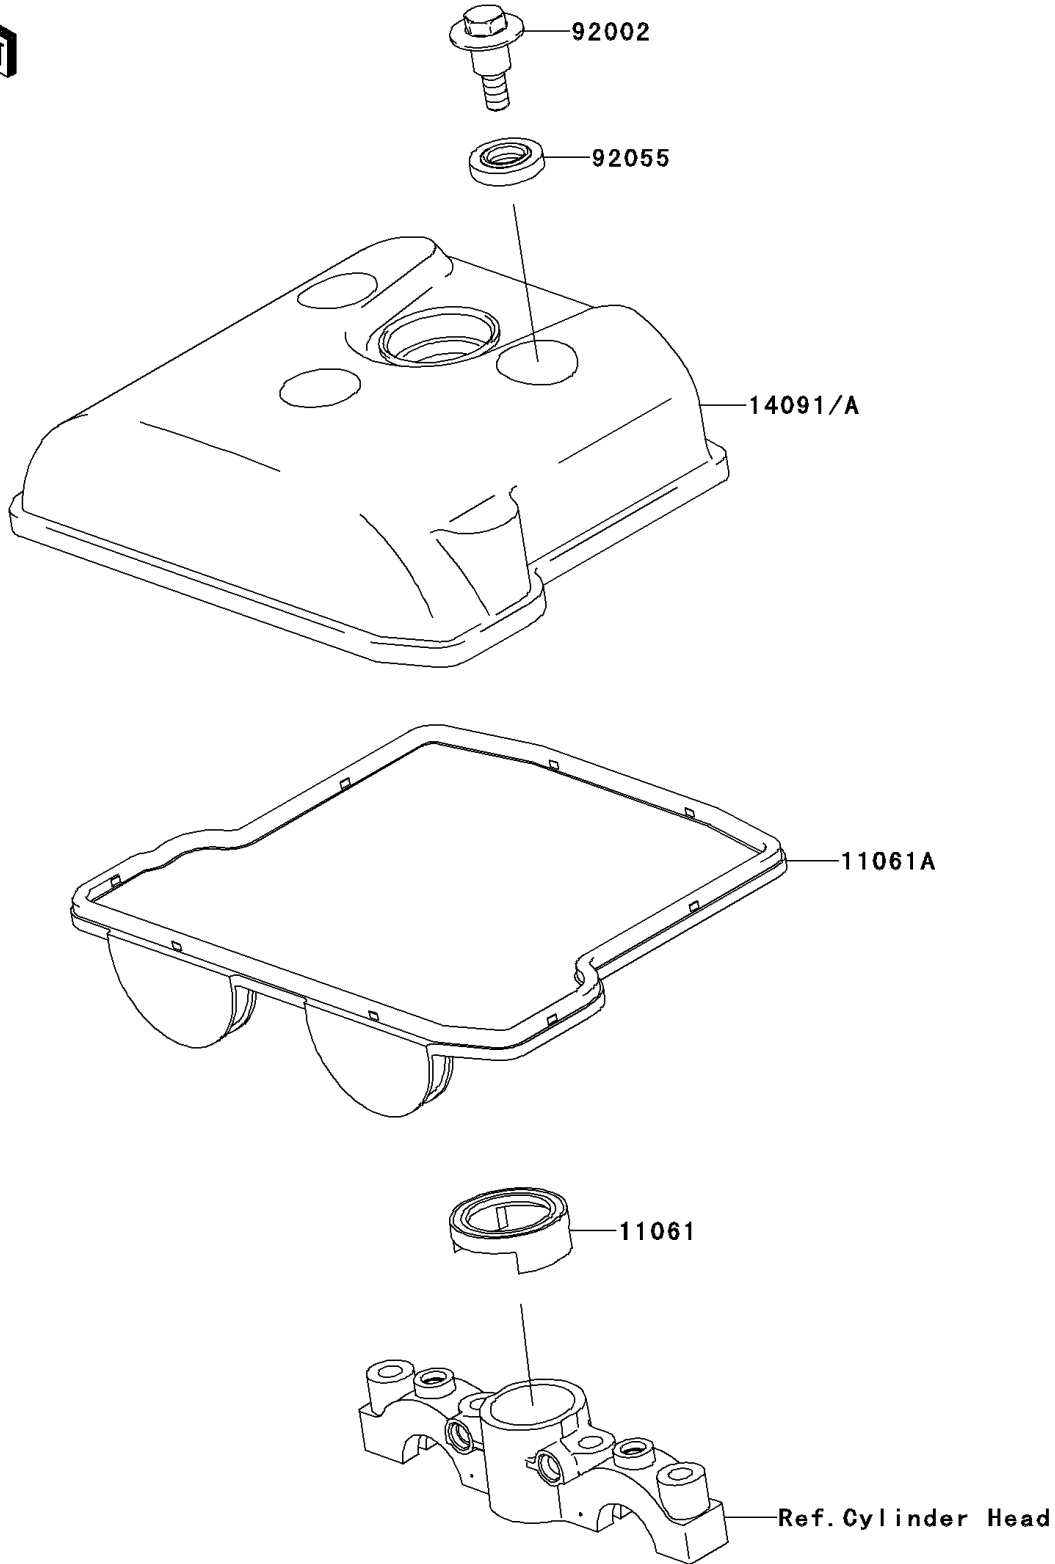

2008 KFX[®] 450R PARTS DIAGRAM

Cylinder Head Cover

E1112

2008 KFX® 450R PARTS LIST

Cylinder Head Cover

ITEM NAME	PART NUMBER	QUANTITY
GASKET,PLUG HOLE (Ref # 11061)	11061-0079	1
GASKET,CYLINDER HEAD COVER (Ref # 11061A)	11061-0185	1
COVER,CYLINDER HEAD (Ref # 14091A)	14091-0807	1
BOLT,FLANGED,6X22.5 (Ref # 92002)	92002-1327	3
RING-O,HEAD COVER BOLT (Ref # 92055)	92055-1352	3