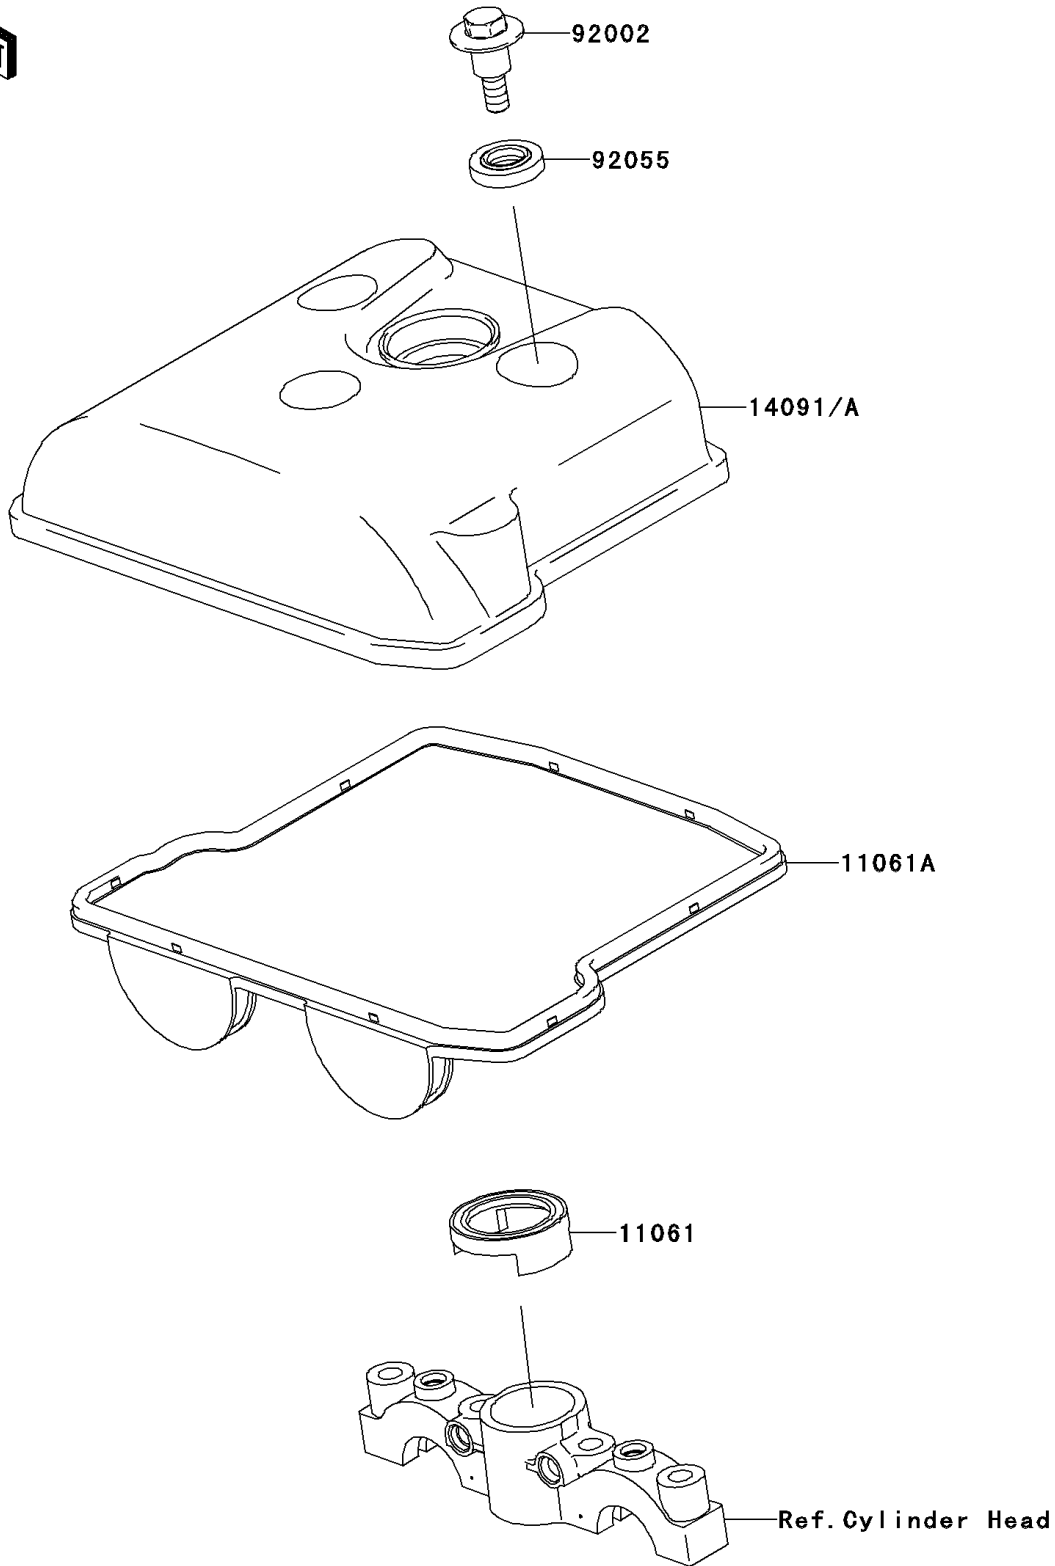

2010 KFX® 450R PARTS DIAGRAM

Cylinder Head Cover

E1112

2010 KFX® 450R PARTS LIST

Cylinder Head Cover

ITEM NAME	PART NUMBER	QUANTITY
GASKET,PLUG HOLE (Ref # 11061)	11061-0079	1
GASKET,CYLINDER HEAD COVER (Ref # 11061A)	11061-0185	1
COVER,CYLINDER HEAD (Ref # 14091A)	14091-0807	1
BOLT,FLANGED,6X22.5 (Ref # 92002)	92002-1327	3
RING-O,HEAD COVER BOLT (Ref # 92055)	92055-1352	3