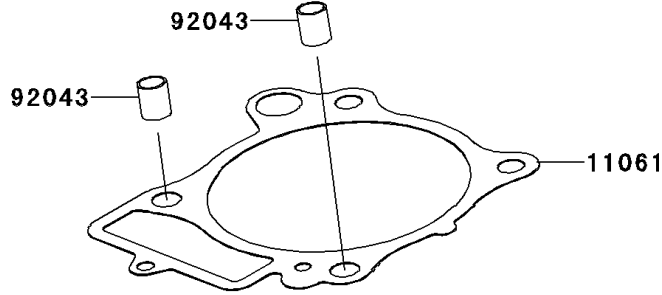

2008 KFX® 450R PARTS DIAGRAM

Cylinder/Piston(s)

E1120

2008 KFX® 450R PARTS LIST

Cylinder/Piston(s)

ITEM NAME	PART NUMBER	QUANTITY
CYLINDER-ENGINE (Ref # 11005)	11005-0080	1
GASKET,CYLINDER BASE (Ref # 11061)	11061-0234	1
PISTON-ENGINE (Ref # 13001)	13001-0079	1
PIN-PISTON (Ref # 13002)	13002-0014	1
RING-SET-PISTON (Ref # 13008)	13008-0022	1
RING-SNAP (Ref # 92033)	92033-1188	2
PIN,10.1X12X14 (Ref # 92043)	92043-4009	2
BOLT,6X30 (Ref # 92153)	92153-0844	1