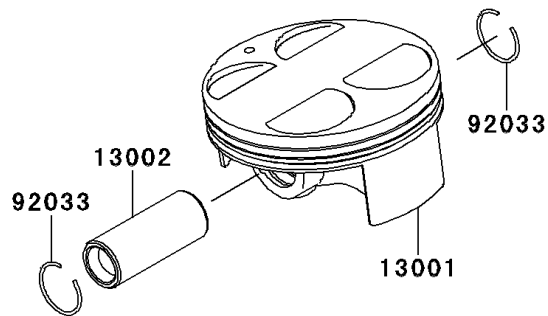

2008 KFX® 450R PARTS DIAGRAM

Cylinder/Piston(s)

E1120

2008 KFX® 450R PARTS LIST

Cylinder/Piston(s)

ITEM NAME	PART NUMBER	QUANTITY
CYLINDER-ENGINE (Ref # 11005)	11005-0080	1
GASKET,CYLINDER BASE (Ref # 11061)	11061-0234	1
PISTON-ENGINE (Ref # 13001)	13001-0079	1
PIN-PISTON (Ref # 13002)	13002-0014	1
RING-SET-PISTON (Ref # 13008)	13008-0022	1
RING-SNAP (Ref # 92033)	92033-1188	2
PIN,10.1X12X14 (Ref # 92043)	92043-4009	2
BOLT,6X30 (Ref # 92153)	92153-0844	1