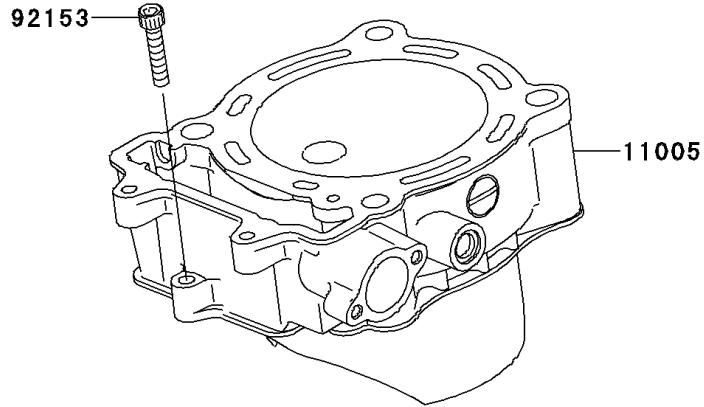

2008 KFX® 450R PARTS DIAGRAM

Cylinder/Piston(s)

E1120

2008 KFX® 450R PARTS LIST

Cylinder/Piston(s)

ITEM NAME	PART NUMBER	QUANTITY
CYLINDER-ENGINE (Ref # 11005)	11005-0080	1
GASKET,CYLINDER BASE (Ref # 11061)	11061-0234	1
PISTON-ENGINE (Ref # 13001)	13001-0079	1
PIN-PISTON (Ref # 13002)	13002-0014	1
RING-SET-PISTON (Ref # 13008)	13008-0022	1
RING-SNAP (Ref # 92033)	92033-1188	2
PIN,10.1X12X14 (Ref # 92043)	92043-4009	2
BOLT,6X30 (Ref # 92153)	92153-0844	1