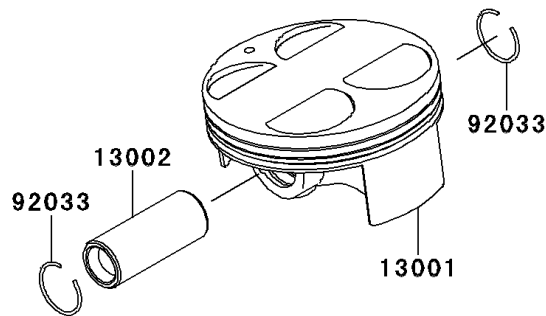

2009 KFX® 450R PARTS DIAGRAM

Cylinder/Piston(s)

E1120

2009 KFX® 450R PARTS LIST

Cylinder/Piston(s)

ITEM NAME	PART NUMBER	QUANTITY
CYLINDER-ENGINE (Ref # 11005)	11005-0080	1
GASKET,CYLINDER BASE (Ref # 11061)	11061-0234	1
PISTON-ENGINE (Ref # 13001)	13001-0079	1
PIN-PISTON (Ref # 13002)	13002-0014	1
RING-SET-PISTON (Ref # 13008)	13008-0022	1
RING-SNAP (Ref # 92033)	92033-1188	2
PIN,10.1X12X14 (Ref # 92043)	92043-4009	2
BOLT,6X30 (Ref # 92153)	92153-0844	1