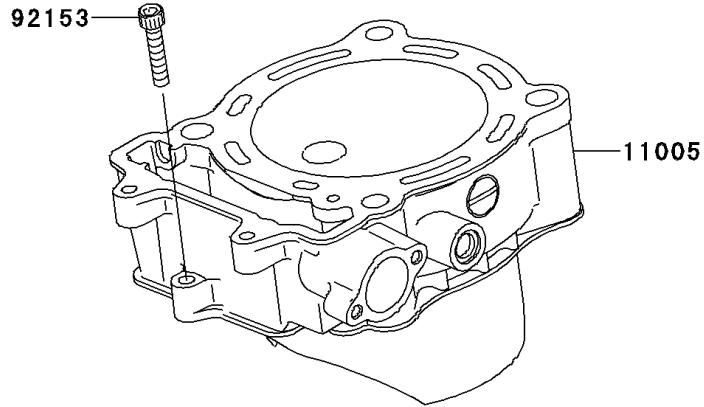

2009 KFX® 450R PARTS DIAGRAM

Cylinder/Piston(s)

E1120

2009 KFX® 450R PARTS LIST

Cylinder/Piston(s)

ITEM NAME	PART NUMBER	QUANTITY
CYLINDER-ENGINE (Ref # 11005)	11005-0080	1
GASKET,CYLINDER BASE (Ref # 11061)	11061-0234	1
PISTON-ENGINE (Ref # 13001)	13001-0079	1
PIN-PISTON (Ref # 13002)	13002-0014	1
RING-SET-PISTON (Ref # 13008)	13008-0022	1
RING-SNAP (Ref # 92033)	92033-1188	2
PIN,10.1X12X14 (Ref # 92043)	92043-4009	2
BOLT,6X30 (Ref # 92153)	92153-0844	1