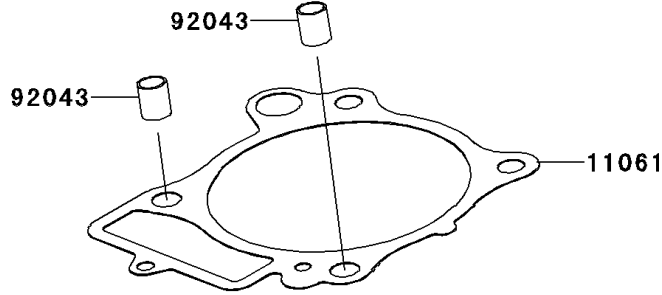

2009 KFX® 450R PARTS DIAGRAM

Cylinder/Piston(s)

E1120

2009 KFX® 450R PARTS LIST

Cylinder/Piston(s)

ITEM NAME	PART NUMBER	QUANTITY
CYLINDER-ENGINE (Ref # 11005)	11005-0080	1
GASKET,CYLINDER BASE (Ref # 11061)	11061-0234	1
PISTON-ENGINE (Ref # 13001)	13001-0079	1
PIN-PISTON (Ref # 13002)	13002-0014	1
RING-SET-PISTON (Ref # 13008)	13008-0022	1
RING-SNAP (Ref # 92033)	92033-1188	2
PIN,10.1X12X14 (Ref # 92043)	92043-4009	2
BOLT,6X30 (Ref # 92153)	92153-0844	1