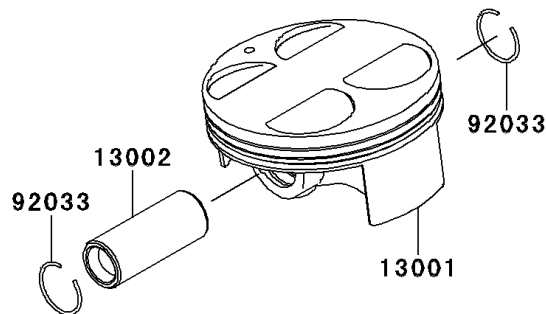

2010 KFX® 450R PARTS DIAGRAM

Cylinder/Piston(s)

E1120

2010 KFX® 450R PARTS LIST

Cylinder/Piston(s)

ITEM NAME	PART NUMBER	QUANTITY
CYLINDER-ENGINE (Ref # 11005)	11005-0080	1
GASKET,CYLINDER BASE (Ref # 11061)	11061-0234	1
PISTON-ENGINE (Ref # 13001)	13001-0079	1
PIN-PISTON (Ref # 13002)	13002-0014	1
RING-SET-PISTON (Ref # 13008)	13008-0022	1
RING-SNAP (Ref # 92033)	92033-1188	2
PIN,10.1X12X14 (Ref # 92043)	92043-4009	2
BOLT,6X30 (Ref # 92153)	92153-0844	1