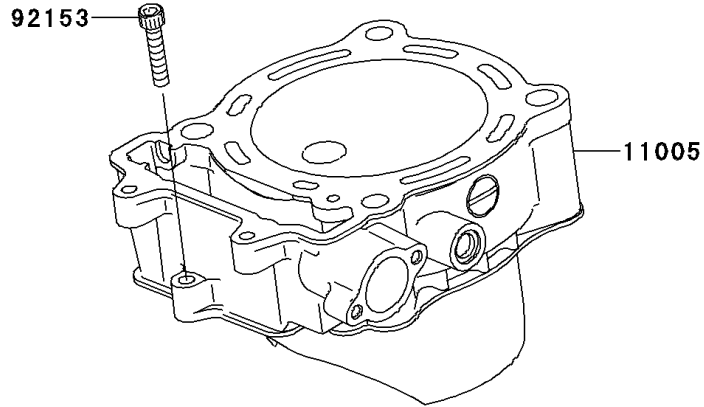

2010 KFX® 450R PARTS DIAGRAM

Cylinder/Piston(s)

E1120

2010 KFX® 450R PARTS LIST

Cylinder/Piston(s)

ITEM NAME	PART NUMBER	QUANTITY
CYLINDER-ENGINE (Ref # 11005)	11005-0080	1
GASKET,CYLINDER BASE (Ref # 11061)	11061-0234	1
PISTON-ENGINE (Ref # 13001)	13001-0079	1
PIN-PISTON (Ref # 13002)	13002-0014	1
RING-SET-PISTON (Ref # 13008)	13008-0022	1
RING-SNAP (Ref # 92033)	92033-1188	2
PIN,10.1X12X14 (Ref # 92043)	92043-4009	2
BOLT,6X30 (Ref # 92153)	92153-0844	1