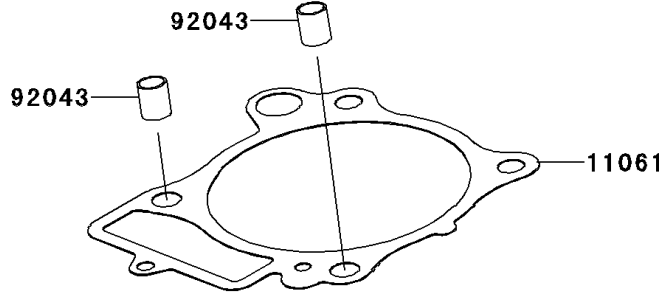

2010 KFX® 450R PARTS DIAGRAM

Cylinder/Piston(s)

E1120

2010 KFX® 450R PARTS LIST

Cylinder/Piston(s)

ITEM NAME	PART NUMBER	QUANTITY
CYLINDER-ENGINE (Ref # 11005)	11005-0080	1
GASKET,CYLINDER BASE (Ref # 11061)	11061-0234	1
PISTON-ENGINE (Ref # 13001)	13001-0079	1
PIN-PISTON (Ref # 13002)	13002-0014	1
RING-SET-PISTON (Ref # 13008)	13008-0022	1
RING-SNAP (Ref # 92033)	92033-1188	2
PIN,10.1X12X14 (Ref # 92043)	92043-4009	2
BOLT,6X30 (Ref # 92153)	92153-0844	1