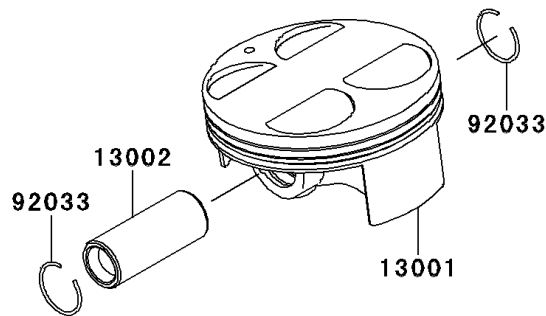

2010 KFX® 450R PARTS DIAGRAM

Cylinder/Piston(s)

E1120

2010 KFX® 450R PARTS LIST

Cylinder/Piston(s)

ITEM NAME	PART NUMBER	QUANTITY
CYLINDER-ENGINE (Ref # 11005)	11005-0080	1
GASKET,CYLINDER BASE (Ref # 11061)	11061-0234	1
PISTON-ENGINE (Ref # 13001)	13001-0079	1
PIN-PISTON (Ref # 13002)	13002-0014	1
RING-SET-PISTON (Ref # 13008)	13008-0022	1
RING-SNAP (Ref # 92033)	92033-1188	2
PIN,10.1X12X14 (Ref # 92043)	92043-4009	2
BOLT,6X30 (Ref # 92153)	92153-0844	1