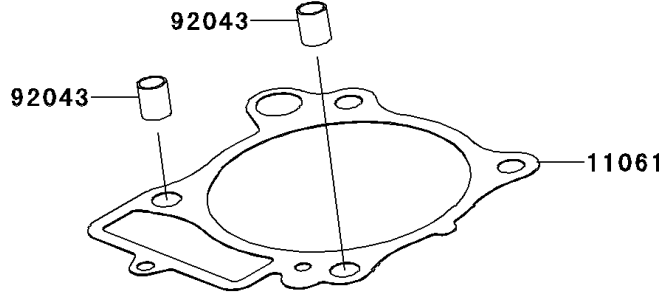

2010 KFX® 450R PARTS DIAGRAM

Cylinder/Piston(s)

E1120

2010 KFX® 450R PARTS LIST

Cylinder/Piston(s)

ITEM NAME	PART NUMBER	QUANTITY
CYLINDER-ENGINE (Ref # 11005)	11005-0080	1
GASKET,CYLINDER BASE (Ref # 11061)	11061-0234	1
PISTON-ENGINE (Ref # 13001)	13001-0079	1
PIN-PISTON (Ref # 13002)	13002-0014	1
RING-SET-PISTON (Ref # 13008)	13008-0022	1
RING-SNAP (Ref # 92033)	92033-1188	2
PIN,10.1X12X14 (Ref # 92043)	92043-4009	2
BOLT,6X30 (Ref # 92153)	92153-0844	1