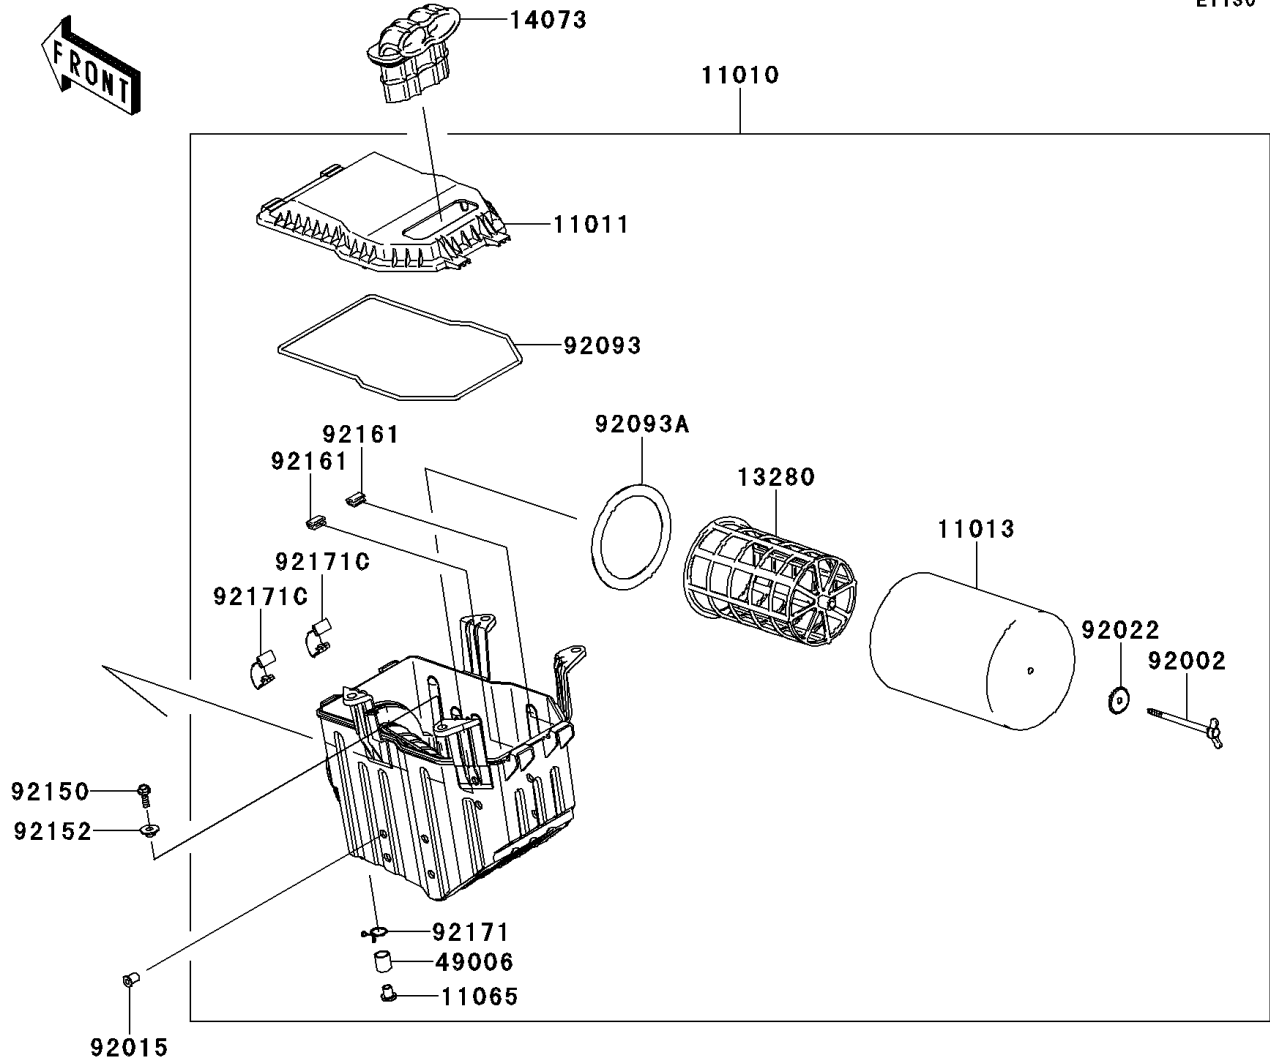

2008 KFX® 450R PARTS DIAGRAM

Air Cleaner

E1130

2008 KFX® 450R PARTS LIST

Air Cleaner

ITEM NAME	PART NUMBER	QUANTITY
FILTER-ASSY-AIR (Ref # 11010)	11010-0135	1
CASE-AIR FILTER,UPP (Ref # 11011)	11011-0075	1
ELEMENT-AIR FILTER (Ref # 11013)	11013-0017	1
CAP (Ref # 11065)	11065-0186	1
HOLDER,PLASTIC CAGE (Ref # 13280)	13280-0208	1
HOLDER,A/C-DUCT (Ref # 13280A)	13280-0230	1
HOLDER,RESONATOR TANK (Ref # 13280B)	13280-0231	1
DUCT,A/C,INLET (Ref # 14073)	14073-0115	1
DUCT,THROBO-A/C (Ref # 14073A)	14073-0154	1
DUCT-ASSY (Ref # 39045)	39045-0026	1
BOOT,DRAIN PIPE (Ref # 49006)	49006-0049	1
BOLT,6X100 (Ref # 92002)	92002-2274	1
NUT,WELL,5MM (Ref # 92015)	92015-1757	8
WASHER (Ref # 92022)	92022-2220	1
SEAL (Ref # 92093)	92093-0104	1
SEAL (Ref # 92093A)	92093-0116	1
BOLT,6X20 (Ref # 92150)	92150-1014	4
COLLAR (Ref # 92152)	92152-1255	4
DAMPER (Ref # 92161)	92161-0538	2
CLAMP (Ref # 92170)	92170-1764	2
CLAMP (Ref # 92171)	92171-0837	1
CLAMP,39MM (Ref # 92171A)	92171-0998	2
CLAMP (Ref # 92171B)	92171-1383	1
CLAMP,AIR FILTER CASE (Ref # 92171C)	92171-1426	2
CLAMP,99.5MM (Ref # 92171D)	92171-1596	1