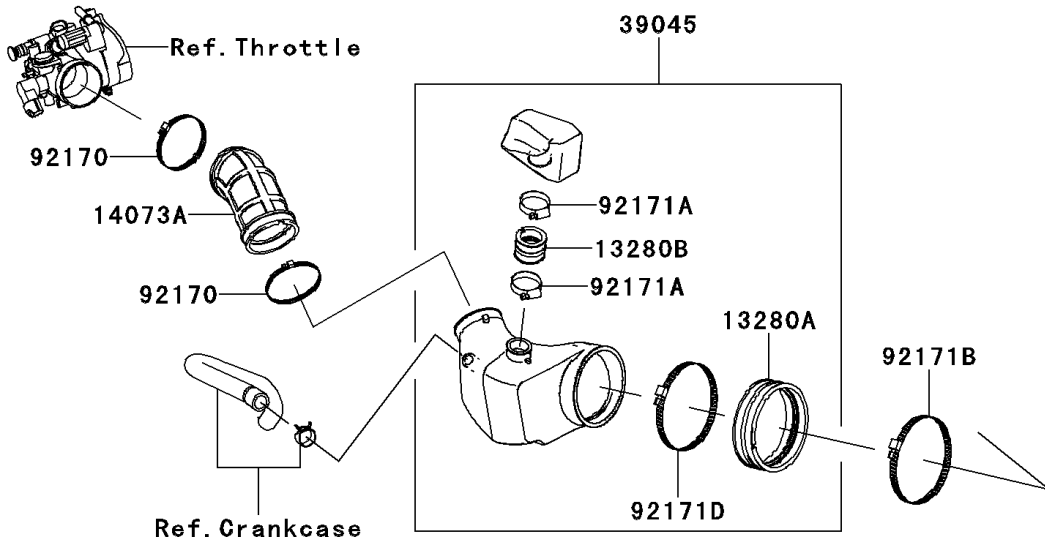

2008 KFX® 450R PARTS DIAGRAM

Air Cleaner

E1130

2008 KFX® 450R PARTS LIST

Air Cleaner

ITEM NAME	PART NUMBER	QUANTITY
FILTER-ASSY-AIR (Ref # 11010)	11010-0135	1
CASE-AIR FILTER,UPP (Ref # 11011)	11011-0075	1
ELEMENT-AIR FILTER (Ref # 11013)	11013-0017	1
CAP (Ref # 11065)	11065-0186	1
HOLDER,PLASTIC CAGE (Ref # 13280)	13280-0208	1
HOLDER,A/C-DUCT (Ref # 13280A)	13280-0230	1
HOLDER,RESONATOR TANK (Ref # 13280B)	13280-0231	1
DUCT,A/C,INLET (Ref # 14073)	14073-0115	1
DUCT,THROBO-A/C (Ref # 14073A)	14073-0154	1
DUCT-ASSY (Ref # 39045)	39045-0026	1
BOOT,DRAIN PIPE (Ref # 49006)	49006-0049	1
BOLT,6X100 (Ref # 92002)	92002-2274	1
NUT,WELL,5MM (Ref # 92015)	92015-1757	8
WASHER (Ref # 92022)	92022-2220	1
SEAL (Ref # 92093)	92093-0104	1
SEAL (Ref # 92093A)	92093-0116	1
BOLT,6X20 (Ref # 92150)	92150-1014	4
COLLAR (Ref # 92152)	92152-1255	4
DAMPER (Ref # 92161)	92161-0538	2
CLAMP (Ref # 92170)	92170-1764	2
CLAMP (Ref # 92171)	92171-0837	1
CLAMP,39MM (Ref # 92171A)	92171-0998	2
CLAMP (Ref # 92171B)	92171-1383	1
CLAMP,AIR FILTER CASE (Ref # 92171C)	92171-1426	2
CLAMP,99.5MM (Ref # 92171D)	92171-1596	1