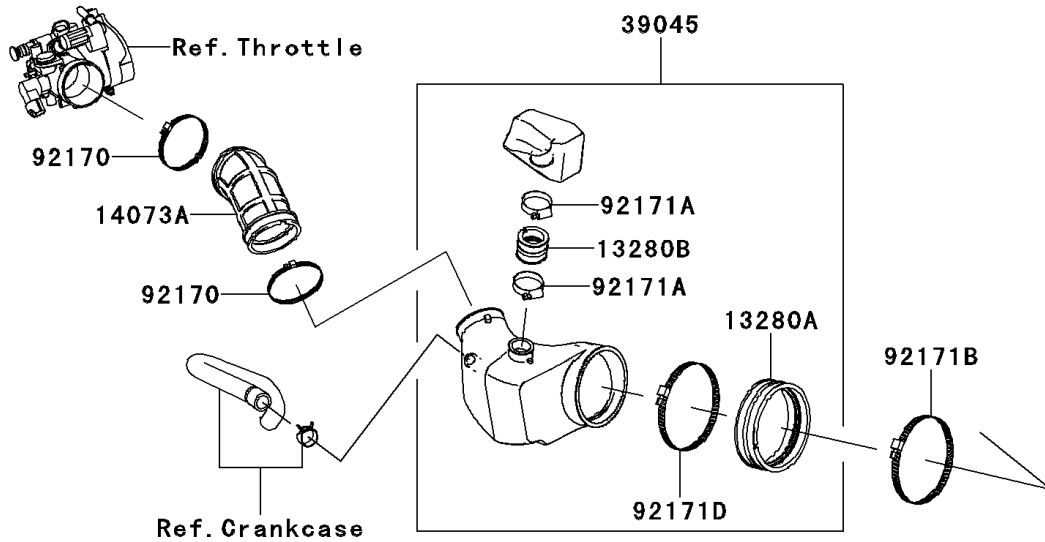

# 2009 KFX® 450R PARTS DIAGRAM

Air Cleaner

E1130

## 2009 KFX® 450R PARTS LIST

### Air Cleaner

ITEM NAME	PART NUMBER	QUANTITY
FILTER-ASSY-AIR (Ref # 11010)	11010-0135	1
CASE-AIR FILTER,UPP (Ref # 11011)	11011-0075	1
ELEMENT-AIR FILTER (Ref # 11013)	11013-0017	1
CAP (Ref # 11065)	11065-0186	1
HOLDER,PLASTIC CAGE (Ref # 13280)	13280-0208	1
HOLDER,A/C-DUCT (Ref # 13280A)	13280-0230	1
HOLDER,RESONATOR TANK (Ref # 13280B)	13280-0231	1
DUCT,A/C,INLET (Ref # 14073)	14073-0115	1
DUCT,THROBO-A/C (Ref # 14073A)	14073-0154	1
DUCT-ASSY (Ref # 39045)	39045-0026	1
BOOT,DRAIN PIPE (Ref # 49006)	49006-0049	1
BOLT,6X100 (Ref # 92002)	92002-2274	1
NUT,WELL,5MM (Ref # 92015)	92015-1757	8
WASHER (Ref # 92022)	92022-2220	1
SEAL (Ref # 92093)	92093-0104	1
SEAL (Ref # 92093A)	92093-0116	1
BOLT,6X20 (Ref # 92150)	92150-1014	4
COLLAR (Ref # 92152)	92152-1255	4
DAMPER (Ref # 92161)	92161-0538	2
CLAMP (Ref # 92170)	92170-1764	2
CLAMP (Ref # 92171)	92171-0837	1
CLAMP,39MM (Ref # 92171A)	92171-0998	2
CLAMP (Ref # 92171B)	92171-1383	1
CLAMP,AIR FILTER CASE (Ref # 92171C)	92171-1426	2
CLAMP,99.5MM (Ref # 92171D)	92171-1596	1