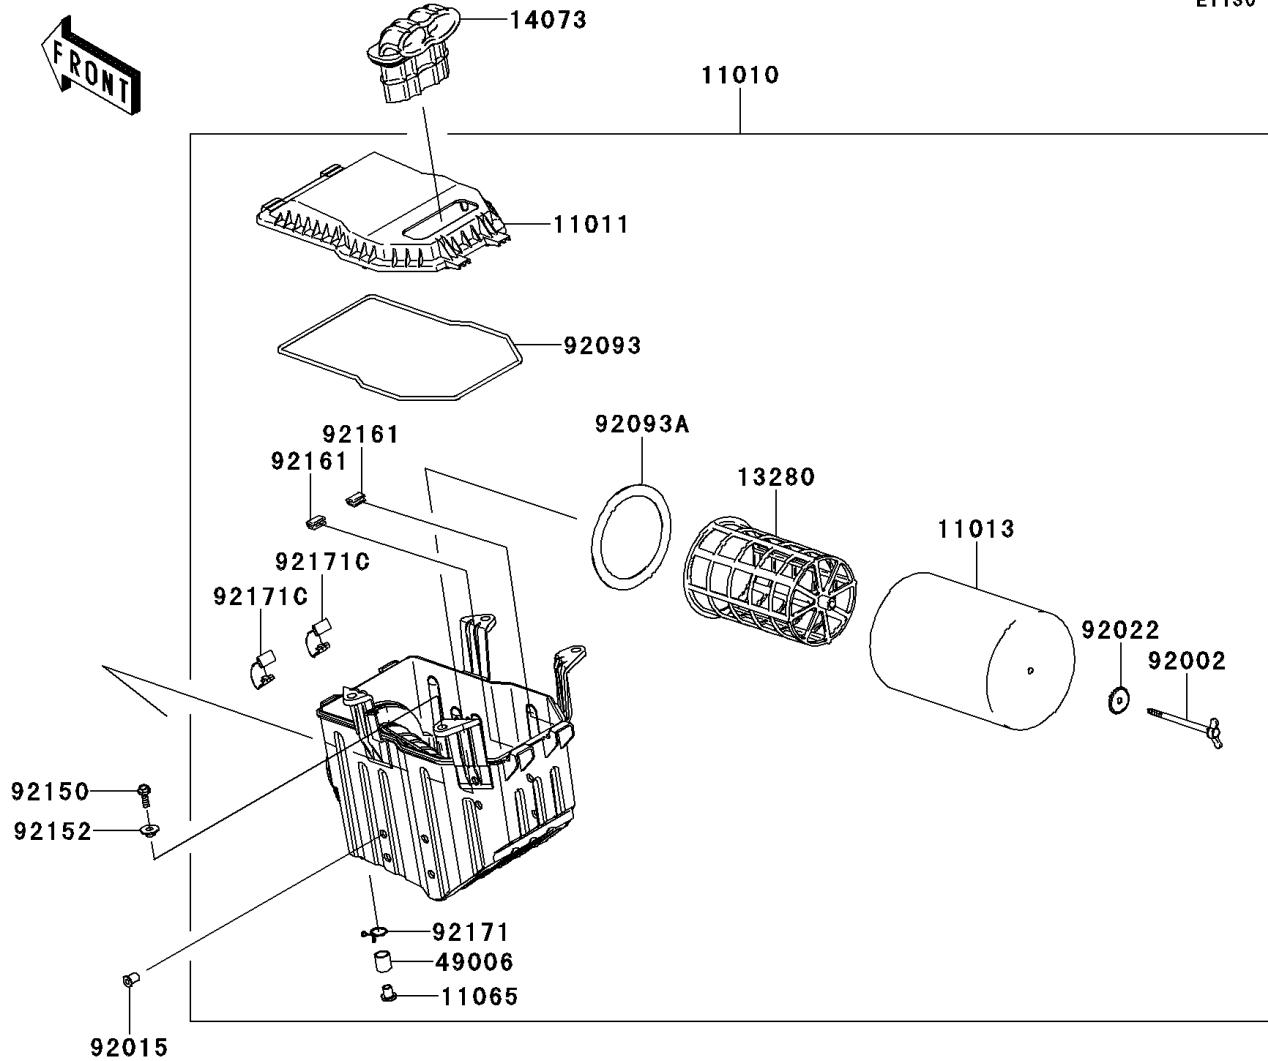

# 2009 KFX® 450R PARTS DIAGRAM

Air Cleaner

E1130

## 2009 KFX® 450R PARTS LIST

### Air Cleaner

ITEM NAME	PART NUMBER	QUANTITY
FILTER-ASSY-AIR (Ref # 11010)	11010-0135	1
CASE-AIR FILTER,UPP (Ref # 11011)	11011-0075	1
ELEMENT-AIR FILTER (Ref # 11013)	11013-0017	1
CAP (Ref # 11065)	11065-0186	1
HOLDER,PLASTIC CAGE (Ref # 13280)	13280-0208	1
HOLDER,A/C-DUCT (Ref # 13280A)	13280-0230	1
HOLDER,RESONATOR TANK (Ref # 13280B)	13280-0231	1
DUCT,A/C,INLET (Ref # 14073)	14073-0115	1
DUCT,THROBO-A/C (Ref # 14073A)	14073-0154	1
DUCT-ASSY (Ref # 39045)	39045-0026	1
BOOT,DRAIN PIPE (Ref # 49006)	49006-0049	1
BOLT,6X100 (Ref # 92002)	92002-2274	1
NUT,WELL,5MM (Ref # 92015)	92015-1757	8
WASHER (Ref # 92022)	92022-2220	1
SEAL (Ref # 92093)	92093-0104	1
SEAL (Ref # 92093A)	92093-0116	1
BOLT,6X20 (Ref # 92150)	92150-1014	4
COLLAR (Ref # 92152)	92152-1255	4
DAMPER (Ref # 92161)	92161-0538	2
CLAMP (Ref # 92170)	92170-1764	2
CLAMP (Ref # 92171)	92171-0837	1
CLAMP,39MM (Ref # 92171A)	92171-0998	2
CLAMP (Ref # 92171B)	92171-1383	1
CLAMP,AIR FILTER CASE (Ref # 92171C)	92171-1426	2
CLAMP,99.5MM (Ref # 92171D)	92171-1596	1