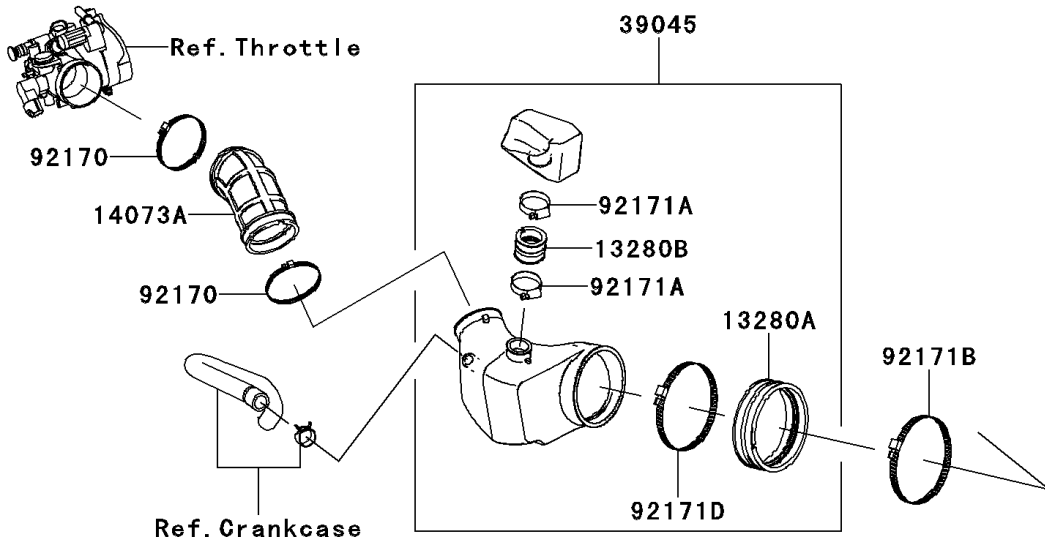

# 2009 KFX® 450R PARTS DIAGRAM

Air Cleaner

E1130

## 2009 KFX® 450R PARTS LIST

### Air Cleaner

ITEM NAME	PART NUMBER	QUANTITY
FILTER-ASSY-AIR (Ref # 11010)	11010-0135	1
CASE-AIR FILTER,UPP (Ref # 11011)	11011-0075	1
ELEMENT-AIR FILTER (Ref # 11013)	11013-0017	1
CAP (Ref # 11065)	11065-0186	1
HOLDER,PLASTIC CAGE (Ref # 13280)	13280-0208	1
HOLDER,A/C-DUCT (Ref # 13280A)	13280-0230	1
HOLDER,RESONATOR TANK (Ref # 13280B)	13280-0231	1
DUCT,A/C,INLET (Ref # 14073)	14073-0115	1
DUCT,THROBO-A/C (Ref # 14073A)	14073-0154	1
DUCT-ASSY (Ref # 39045)	39045-0026	1
BOOT,DRAIN PIPE (Ref # 49006)	49006-0049	1
BOLT,6X100 (Ref # 92002)	92002-2274	1
NUT,WELL,5MM (Ref # 92015)	92015-1757	8
WASHER (Ref # 92022)	92022-2220	1
SEAL (Ref # 92093)	92093-0104	1
SEAL (Ref # 92093A)	92093-0116	1
BOLT,6X20 (Ref # 92150)	92150-1014	4
COLLAR (Ref # 92152)	92152-1255	4
DAMPER (Ref # 92161)	92161-0538	2
CLAMP (Ref # 92170)	92170-1764	2
CLAMP (Ref # 92171)	92171-0837	1
CLAMP,39MM (Ref # 92171A)	92171-0998	2
CLAMP (Ref # 92171B)	92171-1383	1
CLAMP,AIR FILTER CASE (Ref # 92171C)	92171-1426	2
CLAMP,99.5MM (Ref # 92171D)	92171-1596	1