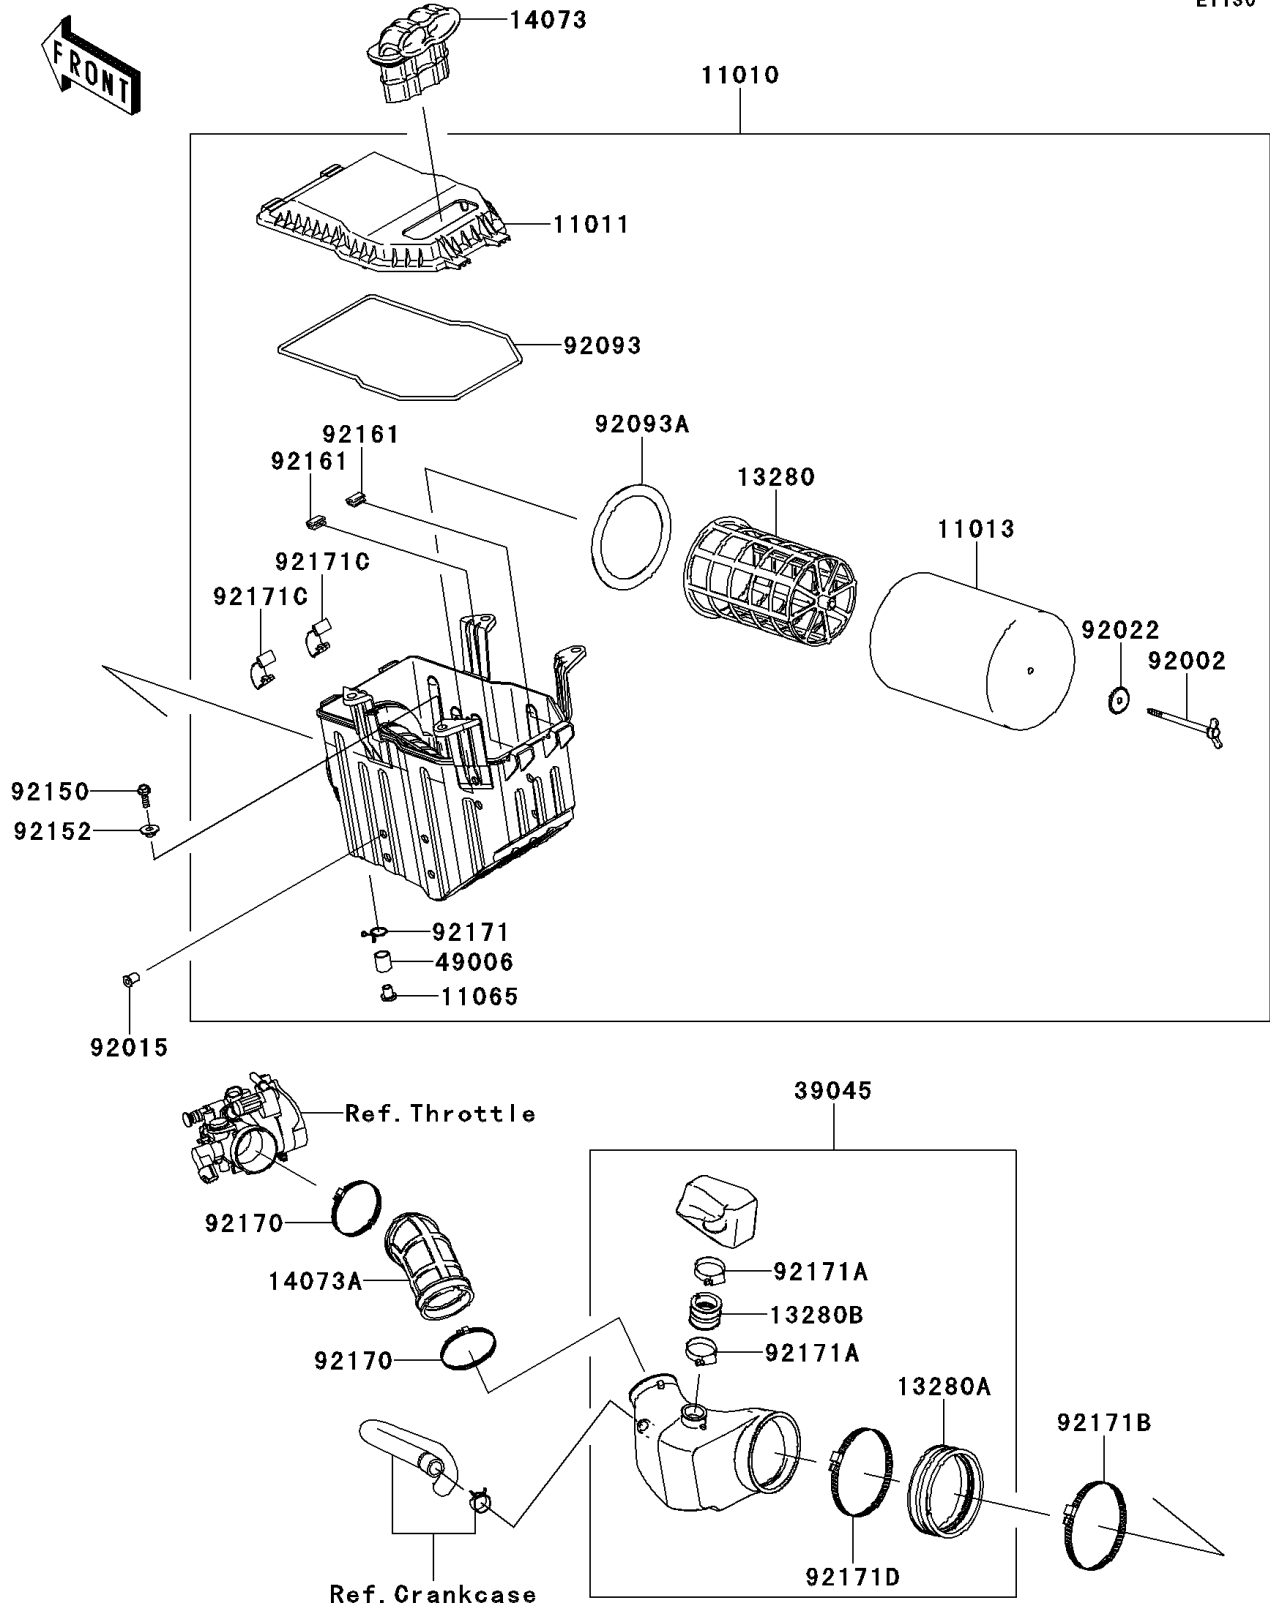

2010 KFX® 450R PARTS DIAGRAM

Air Cleaner

E1130

2010 KFX® 450R PARTS LIST

Air Cleaner

ITEM NAME	PART NUMBER	QUANTITY
FILTER-ASSY-AIR (Ref # 11010)	11010-0135	1
CASE-AIR FILTER,UPP (Ref # 11011)	11011-0075	1
ELEMENT-AIR FILTER (Ref # 11013)	11013-0017	1
CAP (Ref # 11065)	11065-0186	1
HOLDER,PLASTIC CAGE (Ref # 13280)	13280-0208	1
HOLDER,A/C-DUCT (Ref # 13280A)	13280-0230	1
HOLDER,RESONATOR TANK (Ref # 13280B)	13280-0231	1
DUCT,A/C,INLET (Ref # 14073)	14073-0115	1
DUCT,THROBO-A/C (Ref # 14073A)	14073-0154	1
DUCT-ASSY (Ref # 39045)	39045-0026	1
BOOT,DRAIN PIPE (Ref # 49006)	49006-0049	1
BOLT,6X100 (Ref # 92002)	92002-2274	1
NUT,WELL,5MM (Ref # 92015)	92015-1757	8
WASHER (Ref # 92022)	92022-2220	1
SEAL (Ref # 92093)	92093-0104	1
SEAL (Ref # 92093A)	92093-0116	1
BOLT,6X20 (Ref # 92150)	92150-1014	4
COLLAR (Ref # 92152)	92152-1255	4
DAMPER (Ref # 92161)	92161-0538	2
CLAMP (Ref # 92170)	92170-1764	2
CLAMP (Ref # 92171)	92171-0837	1
CLAMP,39MM (Ref # 92171A)	92171-0998	2
CLAMP (Ref # 92171B)	92171-1383	1
CLAMP,AIR FILTER CASE (Ref # 92171C)	92171-1426	2
CLAMP,99.5MM (Ref # 92171D)	92171-1596	1