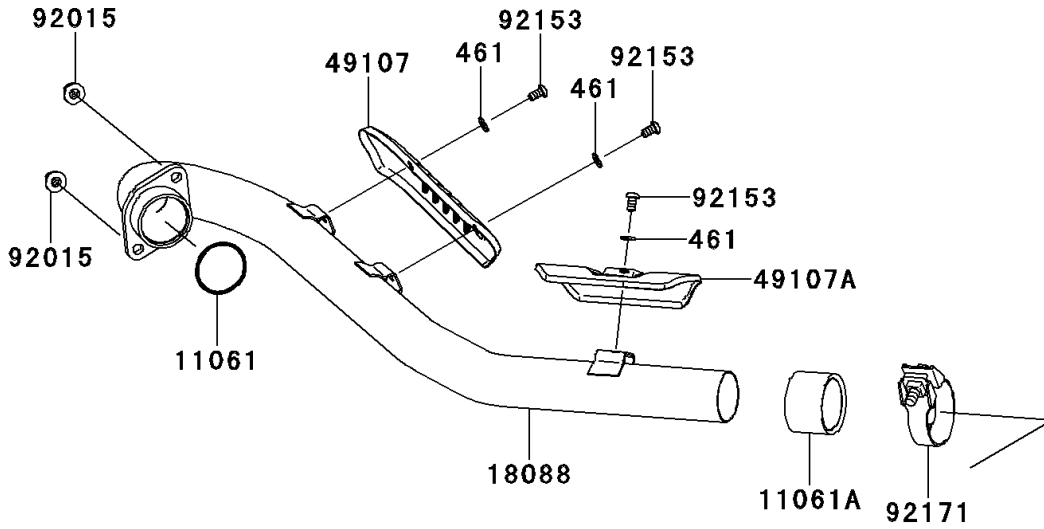

# 2008 KFX® 450R PARTS DIAGRAM

Muffler(s)

E1140

## 2008 KFX® 450R PARTS LIST

### Muffler(s)

ITEM NAME	PART NUMBER	QUANTITY
BOLT-SOCKET,6X10 (Ref # 120)	120CC0610	3
WASHER-SPRING,6MM (Ref # 461)	461S0600	6
GASKET,38.9X46.4X3.0 (Ref # 11061)	11061-0082	1
GASKET,41.0X48.7X32.0 (Ref # 11061A)	11061-0226	1
GASKET,ARRESTER (Ref # 11061B)	11061-0298	1
ARRESTER-SPARK (Ref # 18077)	18077-0001	1
PIPE-EXHAUST (Ref # 18088)	18088-0481	1
BODY-COMP-MUFFLER (Ref # 18091)	18091-0446	1
BODY END-MUFFLER (Ref # 18110)	18110-0051	1
COVER-EXHAUST PIPE,FR (Ref # 49107)	49107-0078	1
COVER-EXHAUST PIPE,RR (Ref # 49107A)	49107-0111	1
NUT,8MM (Ref # 92015)	92015-1402	2
BOLT,SOCKET,8X30 (Ref # 92150)	92150-1156	2
BOLT,SOCKET,6X11 (Ref # 92153)	92153-1863	3
CLAMP (Ref # 92171)	92171-0653	1
WASHER,8.5X18X2.3 (Ref # 92200)	92200-1213	2