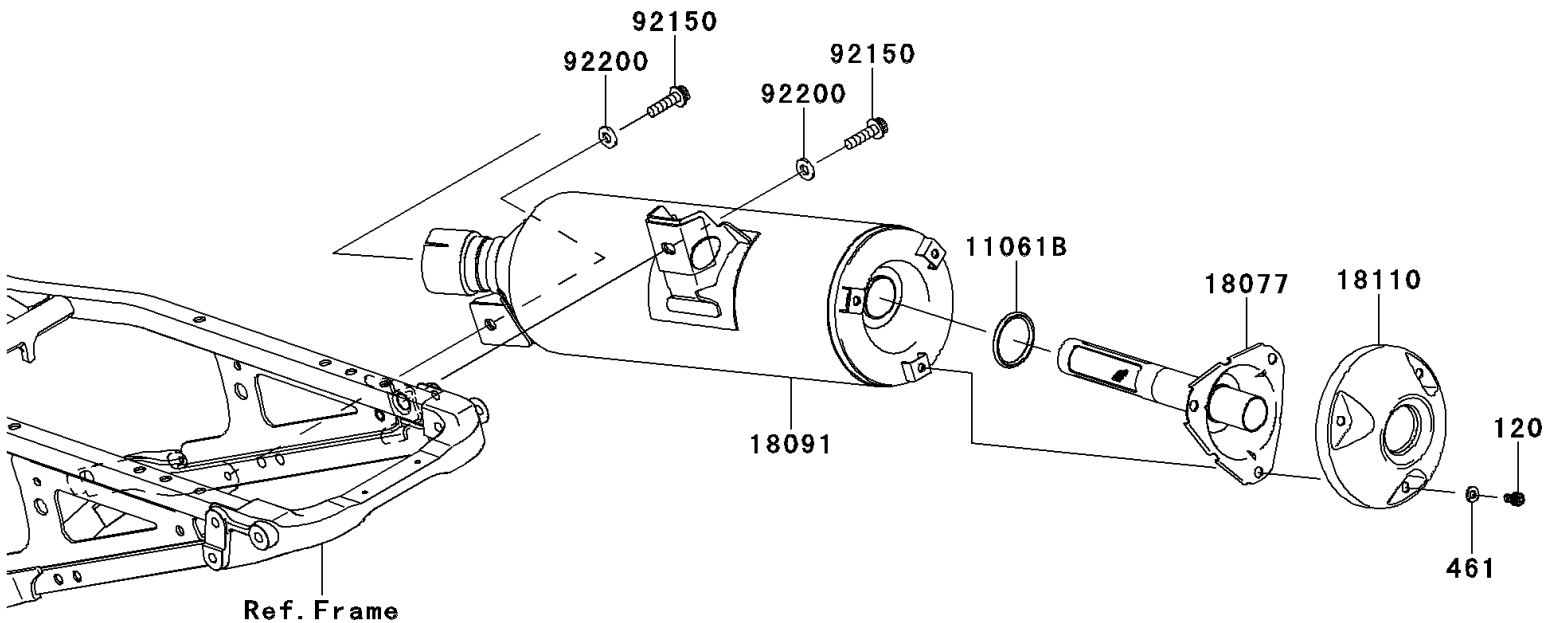

# 2008 KFX® 450R PARTS DIAGRAM

Muffler(s)

E1140

## 2008 KFX® 450R PARTS LIST

### Muffler(s)

ITEM NAME	PART NUMBER	QUANTITY
BOLT-SOCKET,6X10 (Ref # 120)	120CC0610	3
WASHER-SPRING,6MM (Ref # 461)	461S0600	6
GASKET,38.9X46.4X3.0 (Ref # 11061)	11061-0082	1
GASKET,41.0X48.7X32.0 (Ref # 11061A)	11061-0226	1
GASKET,ARRESTER (Ref # 11061B)	11061-0298	1
ARRESTER-SPARK (Ref # 18077)	18077-0001	1
PIPE-EXHAUST (Ref # 18088)	18088-0481	1
BODY-COMP-MUFFLER (Ref # 18091)	18091-0446	1
BODY END-MUFFLER (Ref # 18110)	18110-0051	1
COVER-EXHAUST PIPE,FR (Ref # 49107)	49107-0078	1
COVER-EXHAUST PIPE,RR (Ref # 49107A)	49107-0111	1
NUT,8MM (Ref # 92015)	92015-1402	2
BOLT,SOCKET,8X30 (Ref # 92150)	92150-1156	2
BOLT,SOCKET,6X11 (Ref # 92153)	92153-1863	3
CLAMP (Ref # 92171)	92171-0653	1
WASHER,8.5X18X2.3 (Ref # 92200)	92200-1213	2