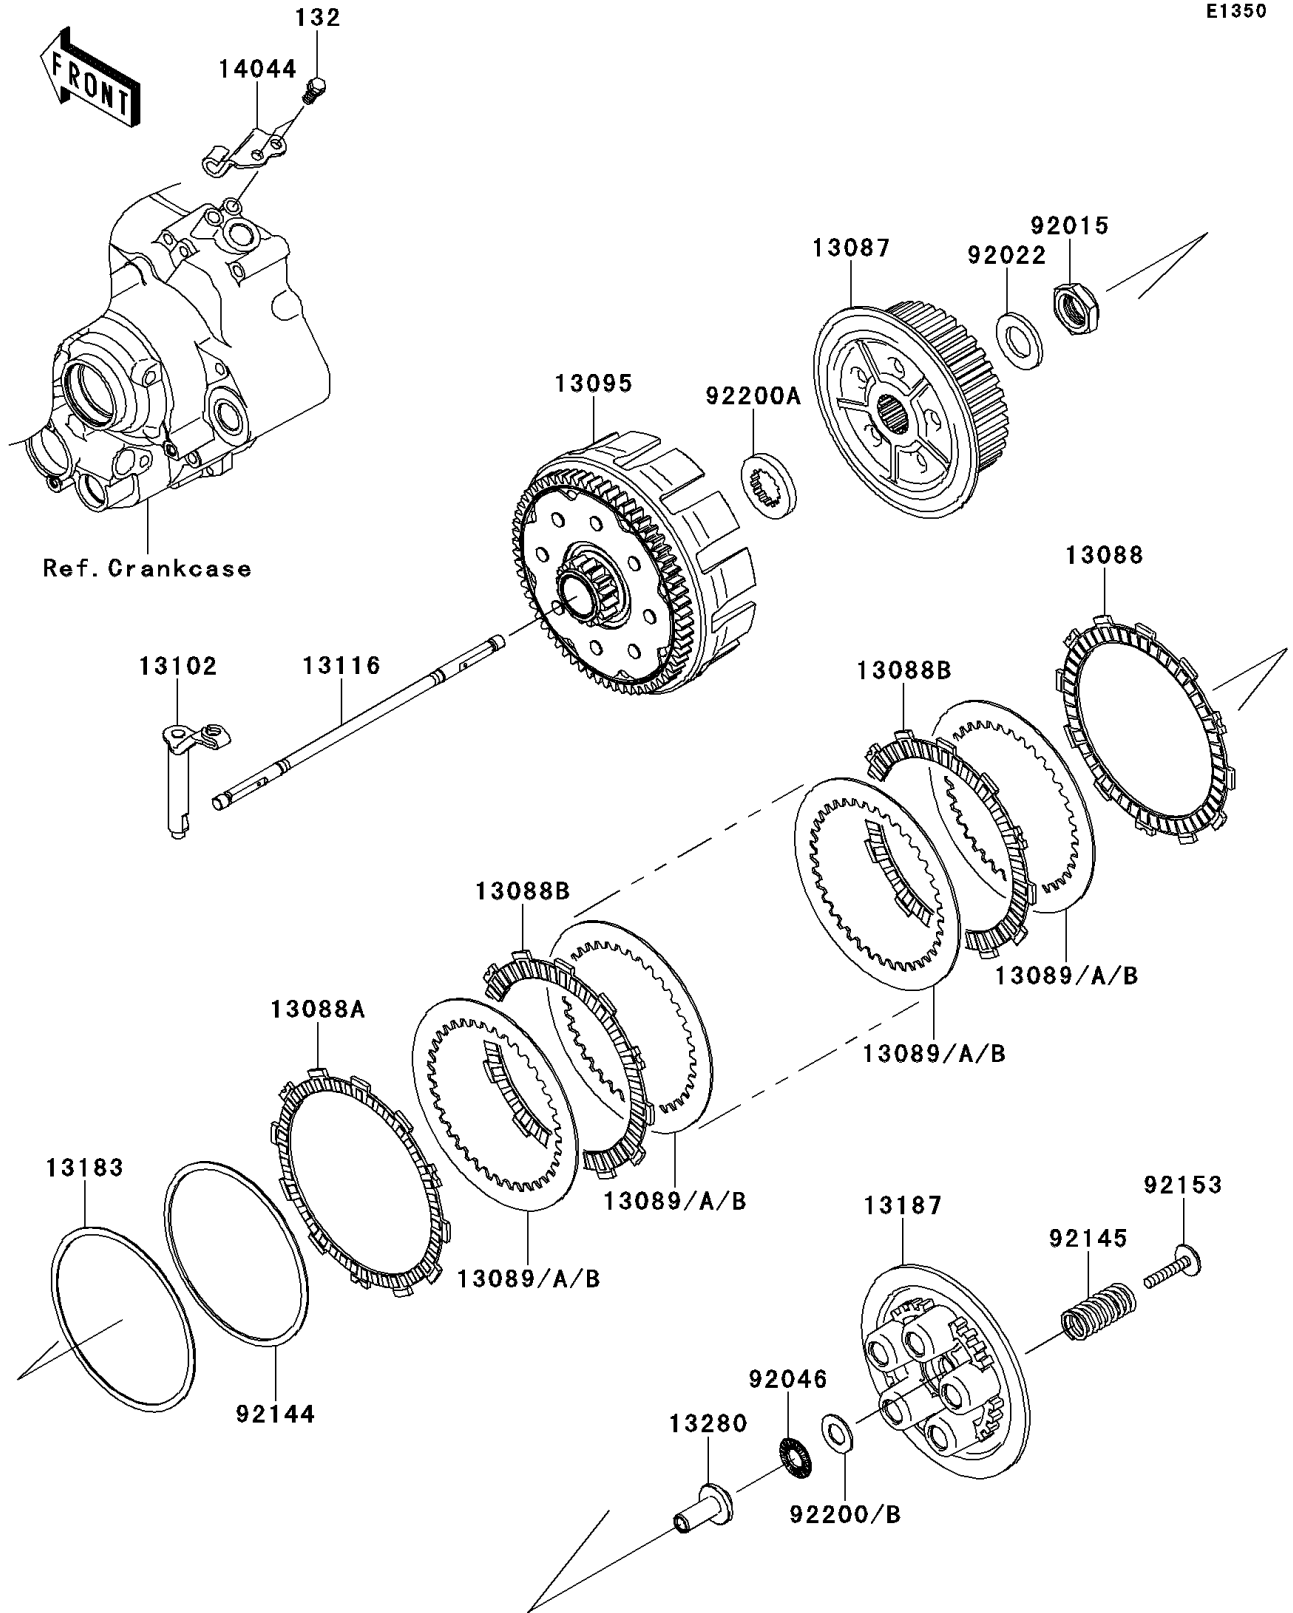

2008 KFX® 450R PARTS DIAGRAM

Clutch

E1350

2008 KFX® 450R PARTS LIST

Clutch

ITEM NAME	PART NUMBER	QUANTITY
BOLT-FLANGED-SMALL,6X14 (Ref # 132)	132BD0614	2
HUB-CLUTCH (Ref # 13087)	13087-0015	1
PLATE-FRICTION (Ref # 13088)	13088-0010	1
PLATE-FRICTION (Ref # 13088A)	13088-0029	1
PLATE-FRICTION (Ref # 13088B)	13088-0035	6
PLATE-CLUTCH,T=2.0 (Ref # 13089)	13089-1005	AR
PLATE-CLUTCH,T=1.2 (Ref # 13089A)	13089-1010	AR
PLATE-CLUTCH,T=1.6 (Ref # 13089B)	13089-1095	7
HOUSING-COMP-CLUTCH (Ref # 13095)	13095-0074	1
RELEASE-COMP-CLUTCH (Ref # 13102)	13102-0030	1
ROD-PUSH (Ref # 13116)	13116-0019	1
PLATE,JUDDER SPRING (Ref # 13183)	13183-1722	1
PLATE-CLUTCH OPERATING (Ref # 13187)	13187-0007	1
HOLDER (Ref # 13280)	13280-0067	1
HOLDER-CABLE (Ref # 14044)	14044-0027	1
NUT,20MM (Ref # 92015)	92015-1725	1
WASHER,20.3X36X3.7 (Ref # 92022)	92022-1868	1
BEARING-NEEDLE,FNTA-1326 (Ref # 92046)	92046-1190	1
SPRING,JUDDER (Ref # 92144)	92144-1591	1
SPRING (Ref # 92145)	92145-0458	5
BOLT,WP,6X35 (Ref # 92153)	92153-1876	5
WASHER,13.4X25X1.0 (Ref # 92200)	92200-0045	AR
WASHER,25X41X5.5 (Ref # 92200A)	92200-0245	1
WASHER,13.4X25X1.5 (Ref # 92200B)	92200-0479	1