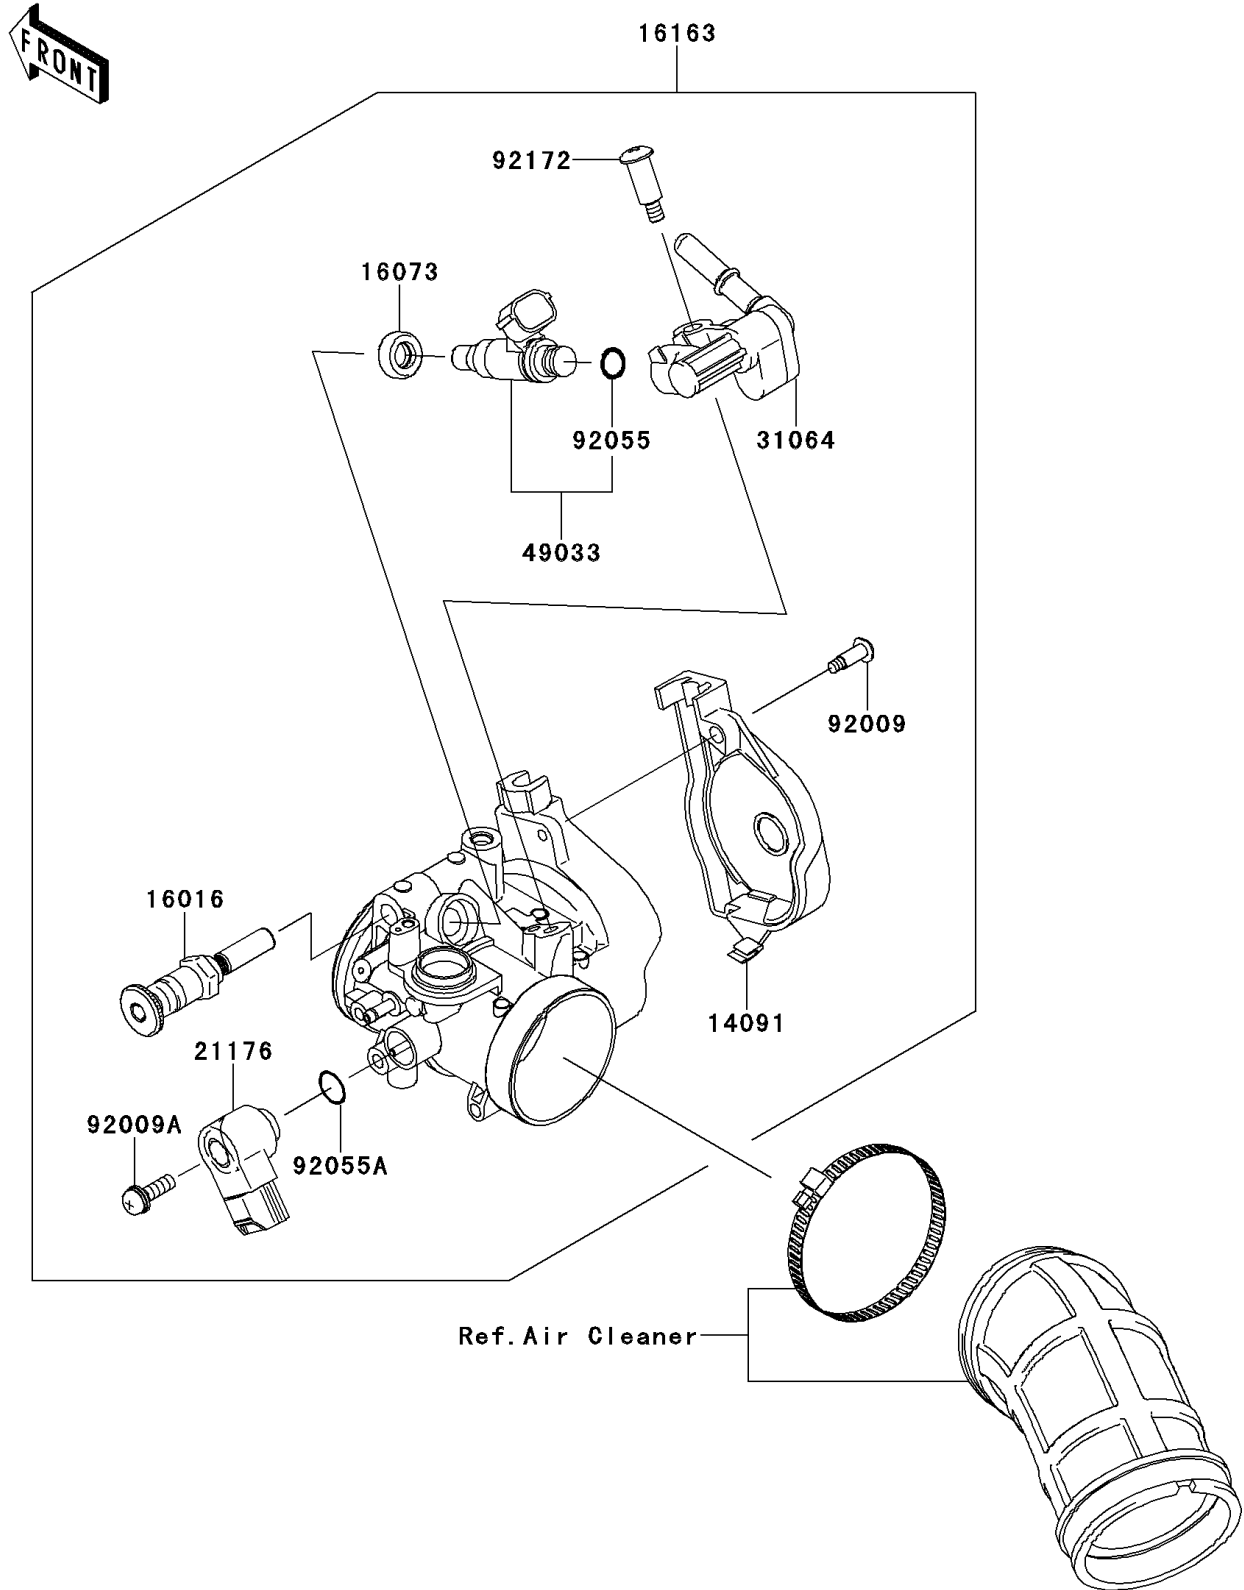

2008 KFX® 450R PARTS DIAGRAM

Throttle

E1510

2008 KFX® 450R PARTS LIST

Throttle

ITEM NAME	PART NUMBER	QUANTITY
COVER (Ref # 14091)	14091-0728	1
PLUNGER (Ref # 16016)	16016-0022	1
INSULATOR (Ref # 16073)	16073-3707	1
THROTTLE-ASSY,SINGLE BARREL42 (Ref # 16163)	16163-0083	1
SENSOR,TPS (Ref # 21176)	21176-0001	1
PIPE-COMP (Ref # 31064)	31064-0090	1
NOZZLE-INJECTION (Ref # 49033)	49033-0010	1
SCREW,4X4.4 (Ref # 92009)	92009-1549	1
SCREW,THROTTLE SENSOR (Ref # 92009A)	92009-1981	1
RING-O,INJECTION NOZZLE (Ref # 92055)	92055-1622	1
RING-O (Ref # 92055A)	92055-1671	1
SCREW,PIPE INJECTION (Ref # 92172)	92172-0064	1