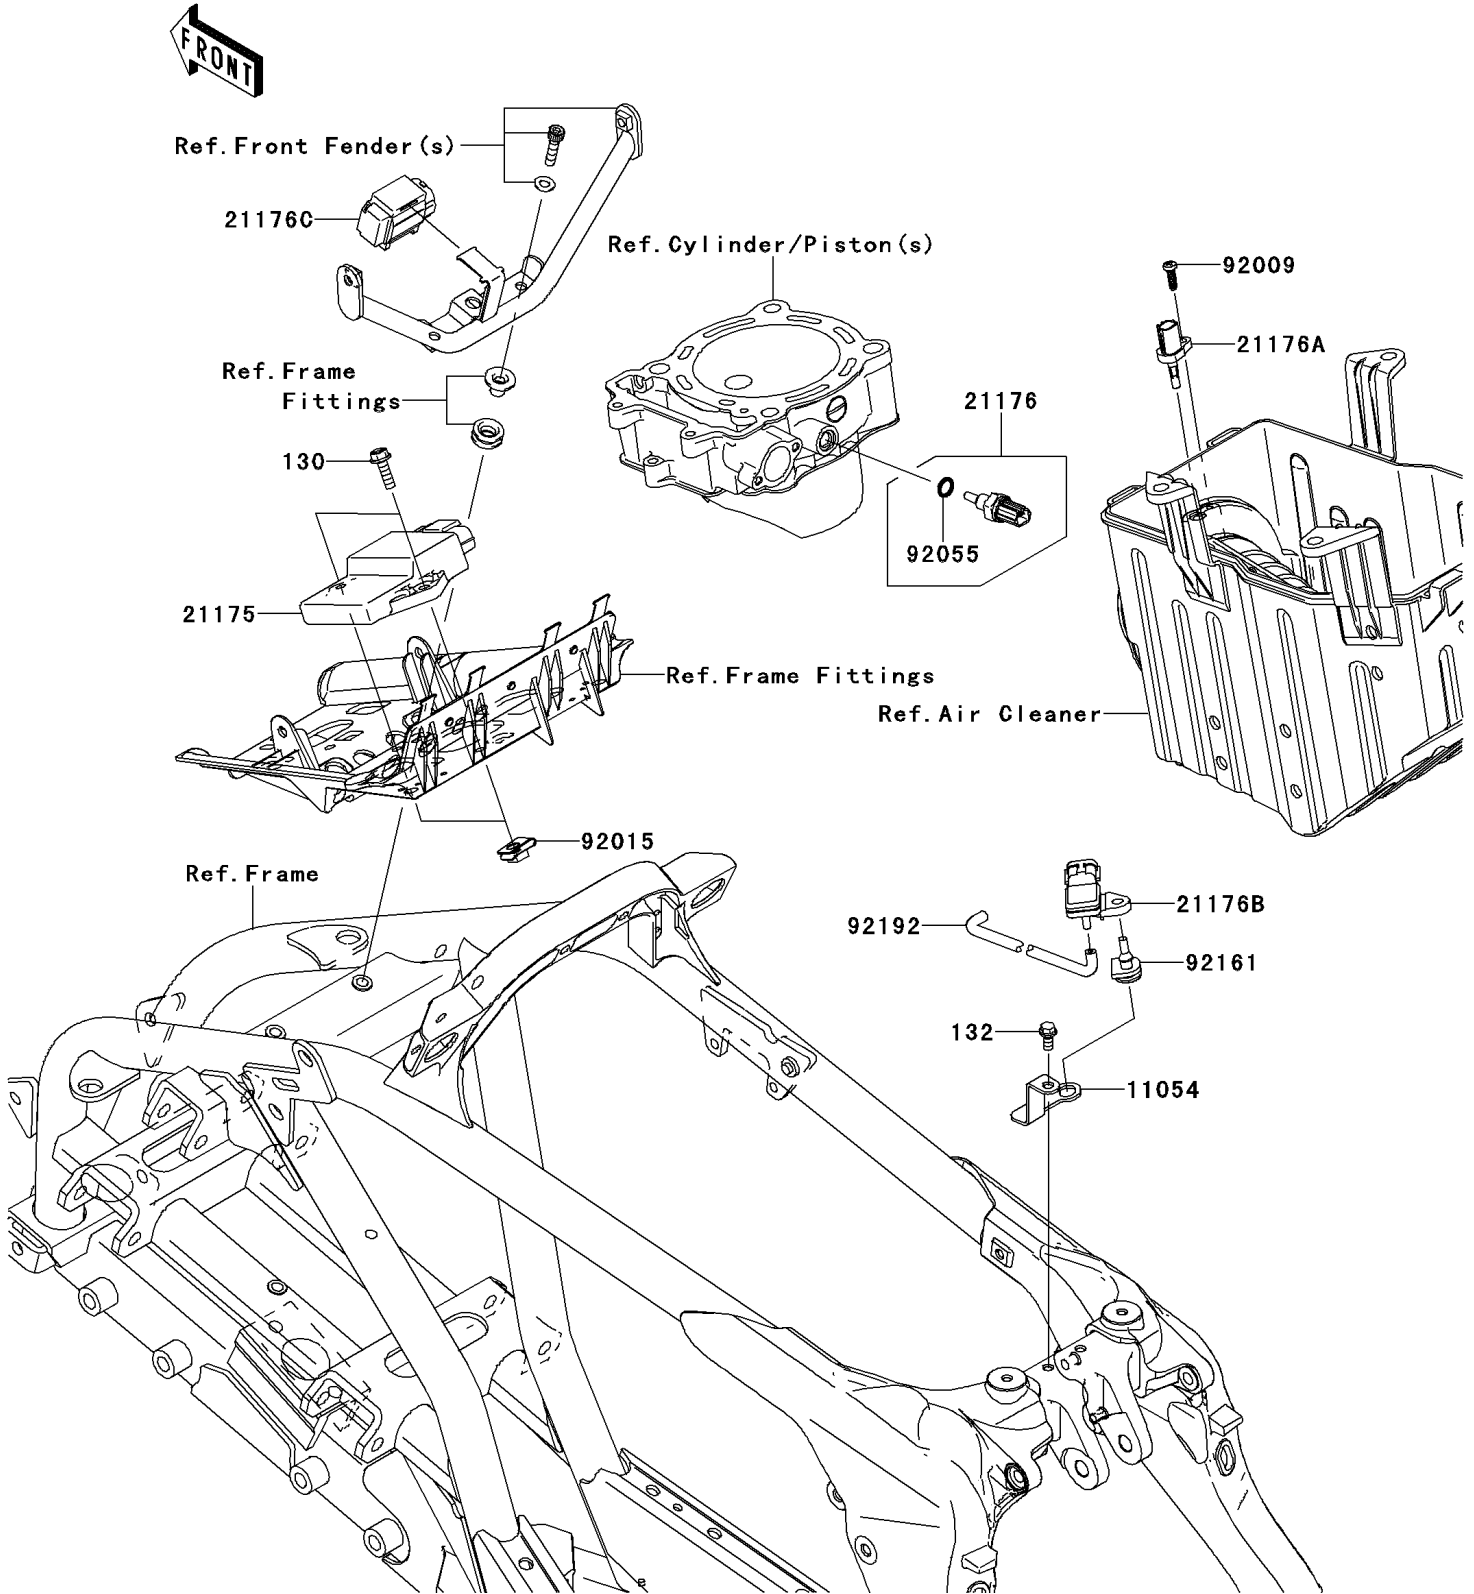

2008 KFX® 450R PARTS DIAGRAM

Fuel Injection

E1530

2008 KFX® 450R PARTS LIST

Fuel Injection

ITEM NAME	PART NUMBER	QUANTITY
BOLT-FLANGED,6X20 (Ref # 130)	130BB0620	2
BOLT-FLANGED-SMALL,6X12 (Ref # 132)	132BD0612	1
BRACKET,PRESSURE SENSOR (Ref # 11054)	11054-1838	1
CONTROL UNIT-ELECTRONIC (Ref # 21175)	21175-0099	1
SENSOR,WATER TEMP (Ref # 21176)	21176-0009	1
SENSOR,AIR TEMPERATURE (Ref # 21176A)	21176-0048	1
SENSOR,PRESSURE (Ref # 21176B)	21176-0058	1
SENSOR,VEHICLE-DOWN (Ref # 21176C)	21176-0066	1
SCREW,TAPPING,5X16 (Ref # 92009)	92009-1984	1
NUT,6MM (Ref # 92015)	92015-1602	2
RING-O,9.5X1.9 (Ref # 92055)	92055-0016	1
DAMPER (Ref # 92161)	92161-0041	1
TUBE,3X7X17&190 (Ref # 92192)	92192-0356	1