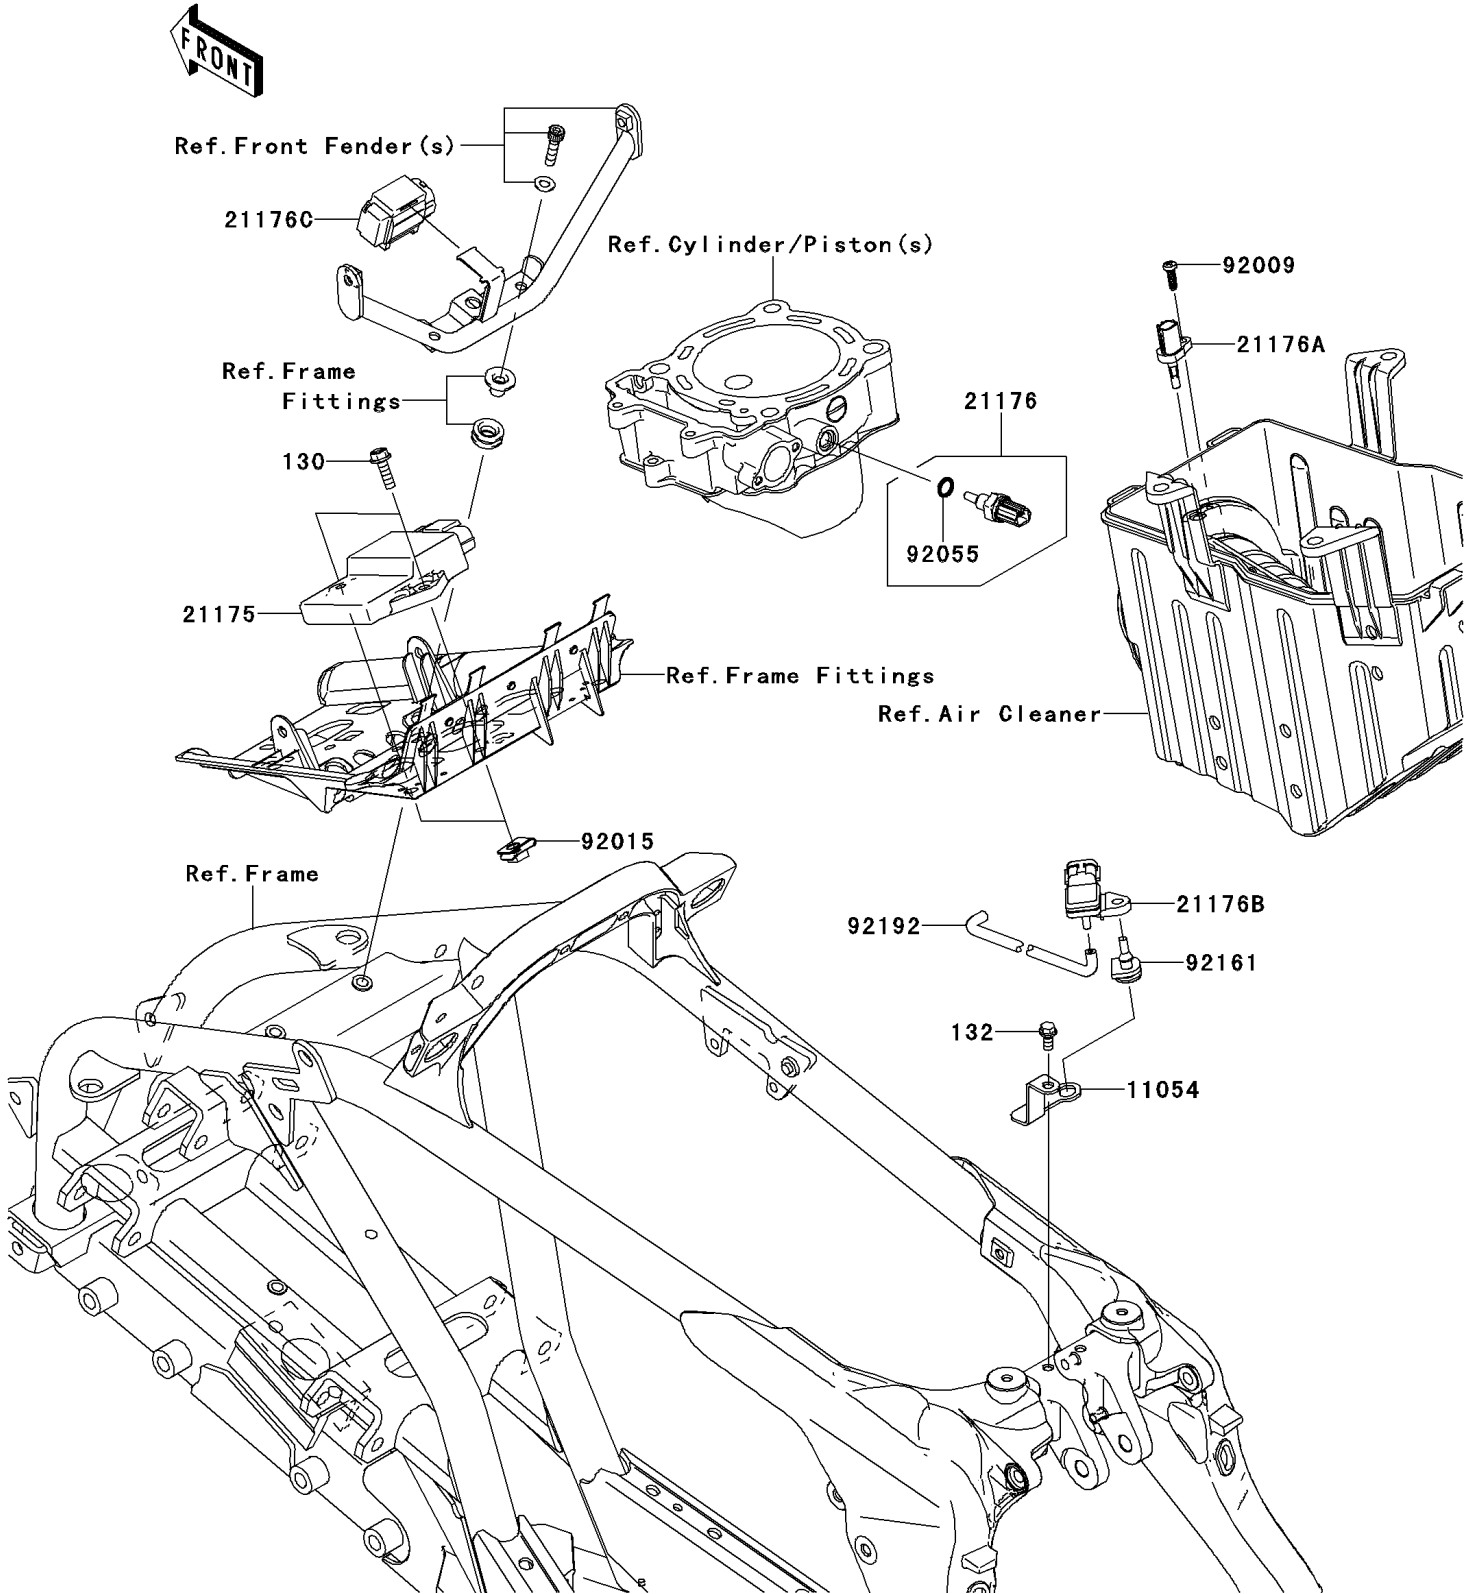

# 2010 KFX® 450R PARTS DIAGRAM

Fuel Injection

E1530

## 2010 KFX® 450R PARTS LIST

### Fuel Injection

ITEM NAME	PART NUMBER	QUANTITY
BOLT-FLANGED,6X20 (Ref # 130)	130BB0620	2
BOLT-FLANGED-SMALL,6X12 (Ref # 132)	132BD0612	1
BRACKET,PRESSURE SENSOR (Ref # 11054)	11054-1838	1
CONTROL UNIT-ELECTRONIC (Ref # 21175)	21175-0099	1
SENSOR,WATER TEMP (Ref # 21176)	21176-0009	1
SENSOR,AIR TEMPERATURE (Ref # 21176A)	21176-0048	1
SENSOR,PRESSURE (Ref # 21176B)	21176-0058	1
SENSOR,VEHICLE-DOWN (Ref # 21176C)	21176-0066	1
SCREW,TAPPING,5X16 (Ref # 92009)	92009-1984	1
NUT,6MM (Ref # 92015)	92015-1602	2
RING-O,9.5X1.9 (Ref # 92055)	92055-0016	1
DAMPER (Ref # 92161)	92161-0041	1
TUBE,3X7X17&190 (Ref # 92192)	92192-0356	1