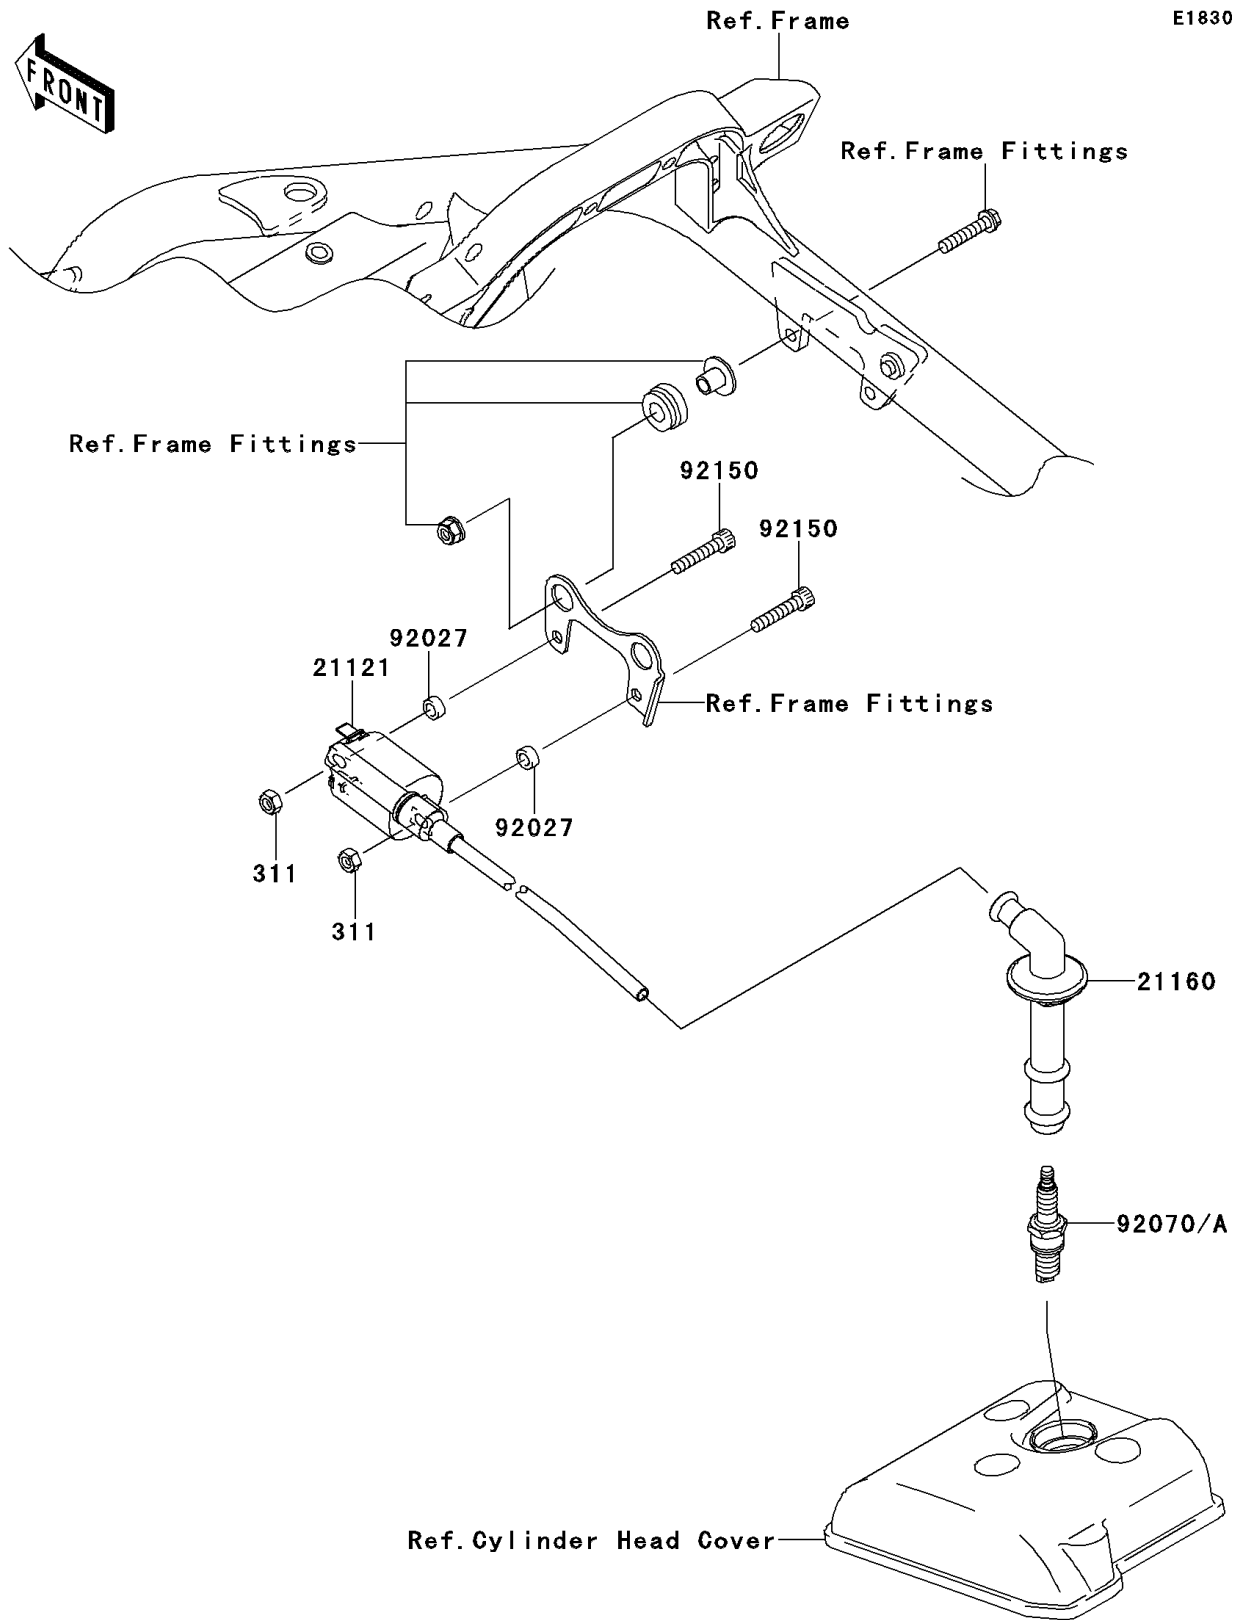

2008 KFX® 450R PARTS DIAGRAM

Ignition System

2008 KFX® 450R PARTS LIST

Ignition System

| ITEM NAME | PART NUMBER | QUANTITY |
|---|-------------|----------|
| NUT-HEX (Ref # 311) | 311BA0600 | 2 |
| COIL-IGNITION (Ref # 21121) | 21121-0032 | 1 |
| CAP-ASSY-PLUG (Ref # 21160) | 21160-0011 | 1 |
| COLLAR,6.5X10.5X4.5 (Ref # 92027) | 92027-1885 | 2 |
| PLUG-SPARK,CPR8EB-9(NGK) (Ref # 92070) | 92070-0020 | 1 |
| PLUG-SPARK,CPR9EB-9(NGK) (Ref # 92070A) | 92070-0021 | AR |
| BOLT,SOCKET,6X30 (Ref # 92150) | 92150-1433 | 2 |